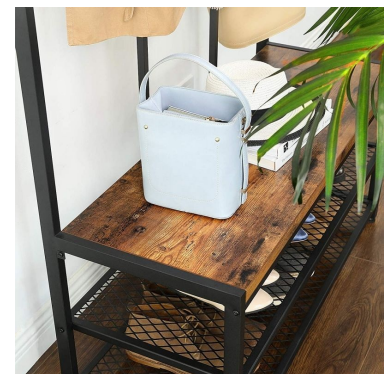

Large coat rack with shoe bench 105.00 €Ex VAT

Storage units

FEATURES

Brand	Mobilier shopping
Base	
Fitting	No fixing
Color	Bois
Ref	gra-por-man-2931
ID	2931
Delivery schedule	3-4 weeks
Category	Storage units
Type	Store furniture

DETAIL

Characteristics of this Large coat rack with shoe bench:

- Color: Rustic Brown and black
- Material: Particle board, iron frame
- Product size: 100 x 40 x 184 cm (L x W x H)
- Bench size: 96 x 37 cm (L x W)
- Product weight: 17 kg
- Max. Bench load capacity: 100 kg
- Package contents:
- 1 x coat rack
- 1 x accessory kit
- 1 x Instructions (EN, DE, FR, ES, IT)

DESCRIPTION

Large coat rack with shoe bench, shoe rack, rigid iron frame.

The **industrial style** thanks to the black iron frame and the rustic wooden panels are an original mixture. This industrial style coat rack embellishes your store, showroom or office.

Composed of 12 hooks in 2 rows (max static load per hook: 2 kg) and 2 lattice shelves for shoes, ultra-resistant bench (thickness of the shelf: 30 mm) which makes a place to sit while you put your shoes

Large coat rack with shoe bench