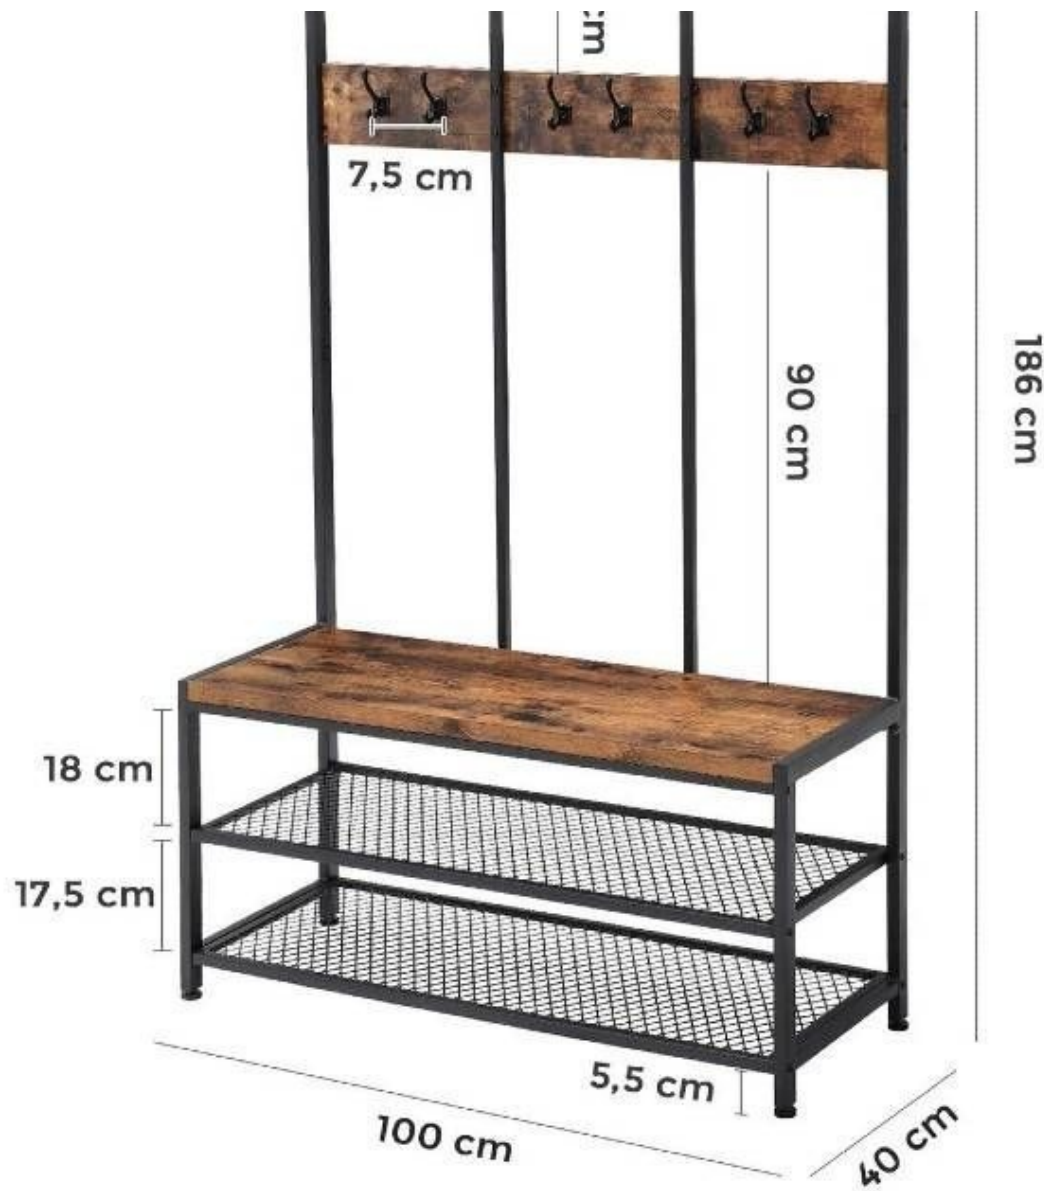

FEATURES

Brand	Mobilier shopping
Base	
Fitting	No fixing
Color	Bois
Ref ID	gra-por-man-2931 2931
Delivery schedule	3-4 weeks
Category	Storage units
Type	Store furniture

DETAIL

Characteristics of this Large coat rack with shoe bench:

1. Color: Rustic Brown and black
   - Material: Particle board, iron frame
   - Product size: 100 x 40 x 184 cm (L x W x H)
   - Bench size: 96 x 37 cm (L x W)
   - Product weight: 17 kg
   - Max. Bench load capacity: 100 kg
2. Package contents:
3. 1 x coat rack
   - 1 x accessory kit
   - 1 x Instructions (EN, DE, FR, ES, IT)