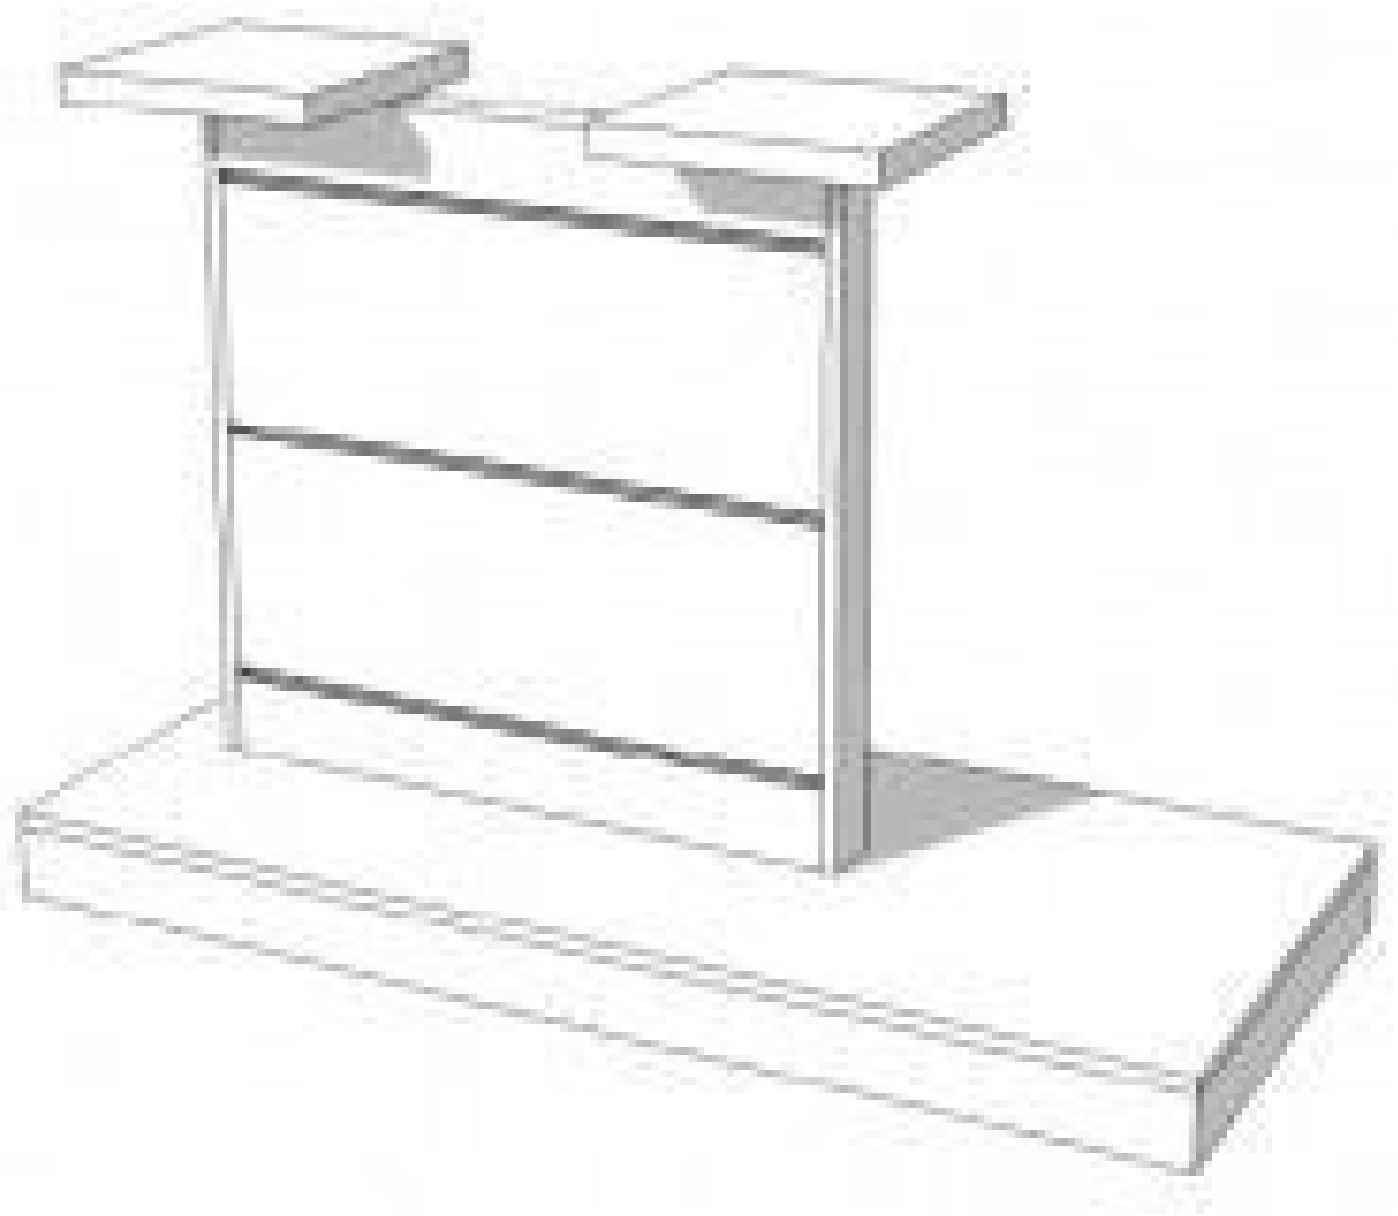

FEATURES

Brand	Mobilier bureau
Base	
Fitting	
Color	Blanc
Ref	pan-rai-bla-3406
ID	3406
Delivery schedule	1-5 working days
Category	Slatwall and fittings
Type	Store furniture

DETAIL

Grooved panel white. Mannequins Shopping offers you furniture for shops. Among our selection, you will find our grooved panels and fixings.