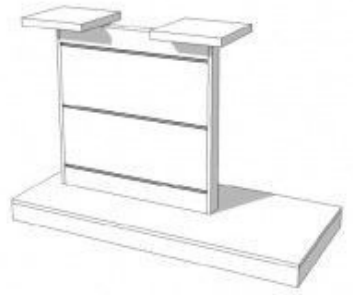

White grooved panel 329.00 €Ex VAT

Slatwall and fittings

FEATURES

Brand	Mobilier bureau
Base	
Fitting	
Color	Blanc
Ref	pan-rai-bla-3406
ID	3406
Delivery schedule	1-5 working days
Category	Slatwall and fittings
Type	Store furniture

DETAIL

Grooved panel white. Mannequins Shopping offers you furniture for shops. Among our selection, you will find our grooved panels and fixings.

DESCRIPTION

White grooved panel.This grooved panel is ideal for displaying your clothes and other items in the shop. The grooved panel is 140 cm wide, 93.6 cm high and 60 cm deep.

White grooved panel

Slatwall and fittings - Photo n° 1

FEATURES

Brand	Mobilier bureau
Base Fitting	
Color	Blanc
Ref	pan-rai-bla-3406
ID	3406
Delivery schedule	1-5 working days
Category	Slatwall and fittings
Type	Store furniture

DETAIL

Grooved panel white. Mannequins Shopping offers you furniture for shops. Among our selection, you will find our grooved panels and fixings.

White grooved panel

Slatwall and fittings - Photo n° 2

FEATURES