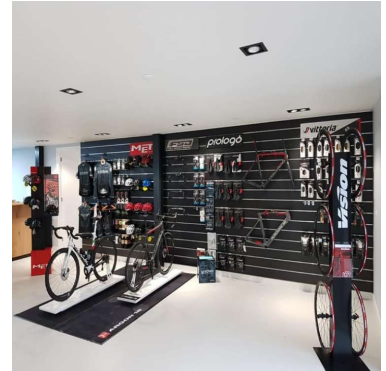

White grooved panel 30 cm **85.00 €Ex VAT**

Slatwall and fittings

FEATURES

Brand	Mobilier shopping
Base Fitting	
Color	Blanc
Ref ID	pan-rai-bla-3432 3432
Delivery schedule	1-5 working days
Category	Slatwall and fittings
Type	Store furniture

DETAIL

Slatwall white 30 cm. Mannequins Shopping offers you a selection of display furniture for your shops. Among our selection of display furniture, you will find our slatwall and grooved panels.

DESCRIPTION

White MDF grooved panel. This slatwall is ideal for displaying your products in shops. **The slatwall** allows you to optimize your sales area thanks to its wall mounting. The slatwall measures 120 x 120 cm and the aluminium profile 30 cm. Sold with aluminium profile.

White grooved panel 30 cm