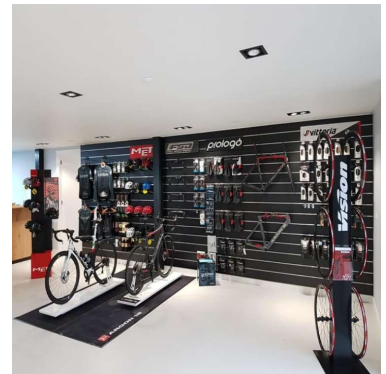

White grooved panel 20 cm **85.00 €Ex VAT** Slatwall and fittings

FEATURES

Brand	Mobilier shopping
Base	
Fitting	
Color	Blanc
Ref	pan-rai-bla-3428
ID	3428
Delivery schedule	1-5 working days
Category	Slatwall and fittings
Type	Store furniture

DETAIL

Slatwall white MDF 20 cm. Mannequins Shopping offers you a selection of display furniture for your shops. Among our selection of furniture, you will find our grooved panels, slatwall and other accessories.

DESCRIPTION

White grooved panel 20 cm. **This grooved panel** is ideal for displaying your products in the shop. **The slatwall panel** allows you to optimise your sales area, thanks to its wall mounting. The slatwall measures 120 x 120 cm. Sold with aluminium profile.

White grooved panel 20 cm