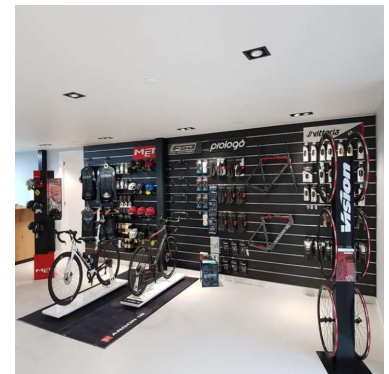

White grooved panel 10 cm **95.00 €Ex VAT** Slatwall and fittings

FEATURES

Brand	Mobilier shopping
Base	
Fitting	
Color	Blanc
Ref	pan-rai-bla-3426
ID	3426
Delivery schedule	1-5 working days
Category	Slatwall and fittings
Type	Store furniture

DETAIL

Slatwall white MDF. 120 x 120 cm. Mannequins Shopping offers you a selection of display furniture for your shops. Among our selection you will find our slatwall and grooved panels, and their accessories.

DESCRIPTION

White MDF **grooved panel** 120 x 120 cm. **This grooved panel** is ideal for highlighting your products in your shop. **The slatwall** allows you to optimise your sales area, thanks to its wall mounting. **The slatwall** measures 120 x 120 cm and the aluminium profile measures 15 cm.

White grooved panel 10 cm