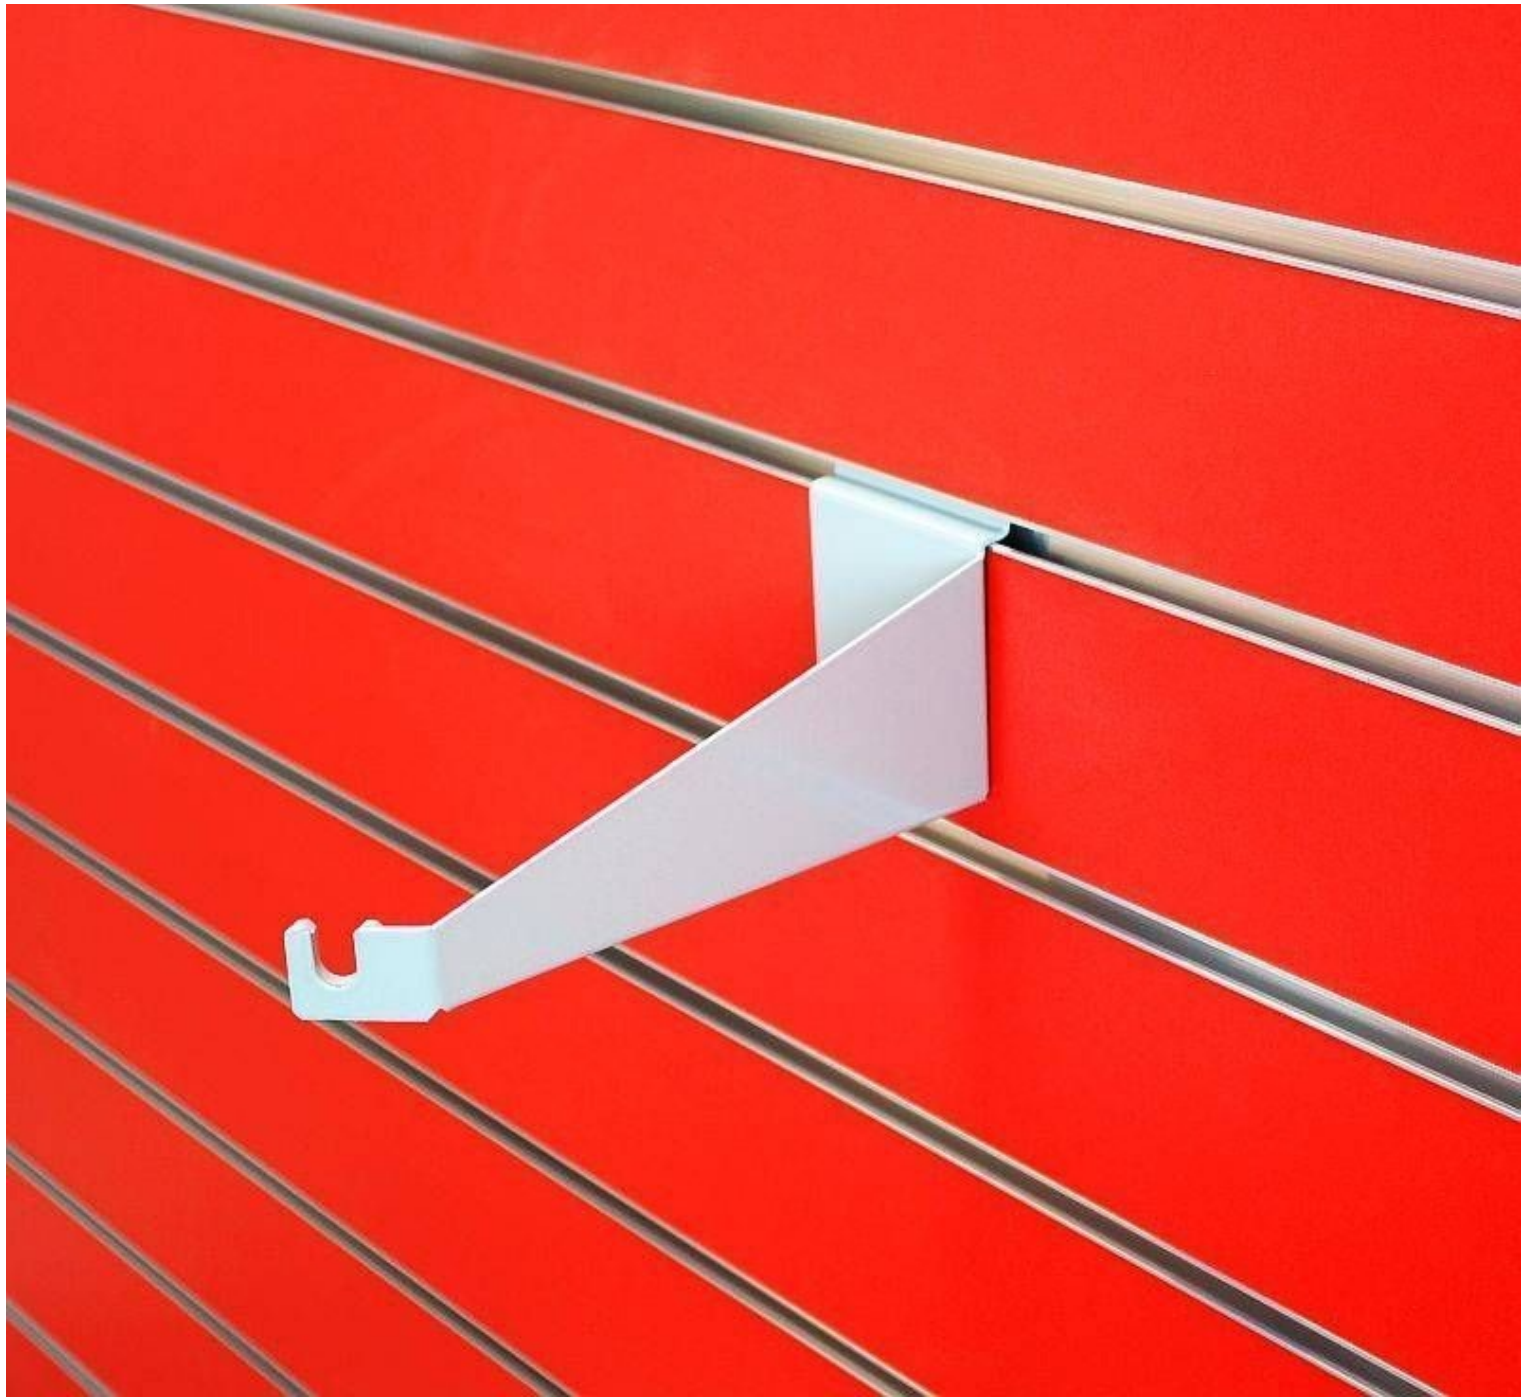

DESCRIPTION

Wheel holder for slatwall.This wheel holder for slatwall is ideal to showcase your bicycle wheels, or others. The bracket is chrome coloured, it is fixed directly on the slatwall / grooved panel.

DETAIL

Wheel support for grooved panel

Slatwall and fittings - Photo n° 2

FEATURES

Brand	Mobilier shopping
Base	
Fitting	
Color	Metal
Ref	sup-de-rou-3448
ID	3448
Delivery schedule	1-5 working days
Category	Slatwall and fittings
Type	Store furniture

DETAIL

Wheel support for grooved panel
Slatwall and fittings - Photo n° 3

FEATURES

Brand	Mobilier shopping
Base	
Fitting	
Color	Metal
Ref	sup-de-rou-3448
ID	3448
Delivery schedule	1-5 working days
Category	Slatwall and fittings
Type	Store furniture