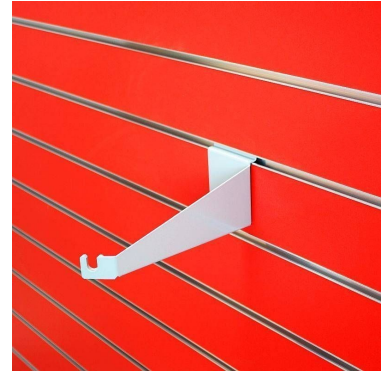

Wheel support for grooved panel 12.50 €Ex VAT

Slatwall and fittings

FEATURES

DETAIL

Brand	Mobilier shopping
Base	
Fitting	
Color	Metal
Ref	sup-de-rou-3448
ID	3448
Delivery schedule	1-5 working days
Category	Slatwall and fittings
Type	Store furniture

DESCRIPTION

Wheel holder for slatwall.This wheel holder for slatwall is ideal to showcase your bicycle wheels, or others. The bracket is chrome coloured, it is fixed directly on the slatwall / grooved panel.

Wheel support for grooved panel

Slatwall and fittings - Photo n° 1

FEATURES

Brand	Mobilier shopping
Base	
Fitting	
Color	Metal
Ref	sup-de-rou-3448
ID	3448
Delivery schedule	1-5 working days
Category	Slatwall and fittings
Type	Store furniture

DETAIL

Wheel support for grooved panel

Slatwall and fittings - Photo n° 2

FEATURES

Brand	Mobilier shopping
Base	
Fitting	
Color	Metal
Ref	sup-de-rou-3448
ID	3448
Delivery schedule	1-5 working days
Category	Slatwall and fittings
Type	Store furniture