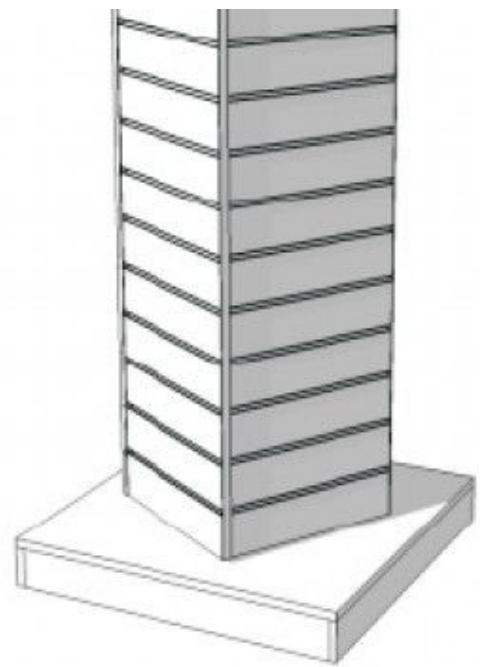

DESCRIPTION

Dimensions:
Wide: 70 cm
High: 129 cm
Deep: 70 cmRotating middle unit !!EXTRA HEAVY QUALITY
EXTRA STRONG FRAME
PRODUCED IN EUROPE

Tower slatwall white color

Slatwall and fittings - Photo n° 1

FEATURES

Tower slatwall white color

Slatwall and fittings - Photo n° 3

FEATURES

Brand	Mannequins vitrine
Base	
Fitting	
Color	Blanc
Ref	tou-pan-rai-2381
ID	2381
Delivery schedule	1-5 working days
Category	Slatwall and fittings
Type	Store furniture

DETAIL

Mannequins Shopping, a specialist in showcase mannequins and store layouts, offers a wide range of grooved furniture, double-sided grooved furniture and grooved columns. Convenient to optimize your sales space at a price always cheaper. We offer you a whole line of authentic and trendy shop furniture, in different colors or materials and which will give modernity to your shop. Professional solid furniture and quality that will highlight your products and clothing.

Tower slatwall white color

Slatwall and fittings - Photo n° 4

FEATURES

Brand	Mannequins vitrine
Base	
Fitting	
Color	Blanc
Ref	tou-pan-rai-2381
ID	2381
Delivery schedule	1-5 working days
Category	Slatwall and fittings
Type	Store furniture