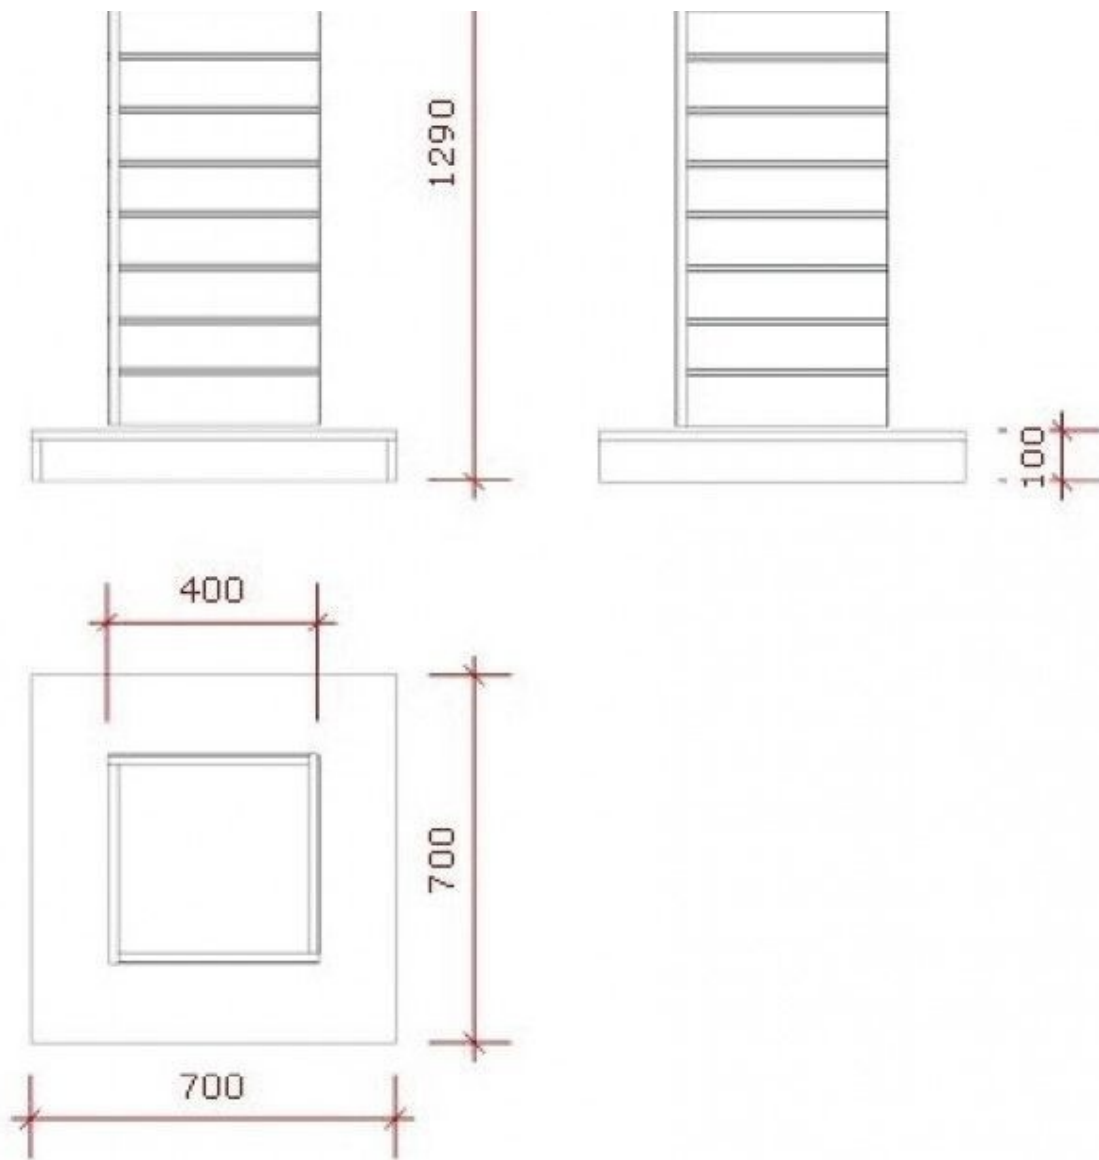

FEATURES

Brand	Mannequins vitrine
Base	
Fitting	
Color	Blanc
Ref ID	tou-pan-rai-2381 2381
Delivery schedule	1-5 working days
Category	Slatwall and fittings
Type	Store furniture

DETAIL

Mannequins Shopping, a specialist in showcase mannequins and store layouts, offers a wide range of grooved furniture, double-sided grooved furniture and grooved columns. Convenient to optimize your sales space at a price always cheaper. We offer you a whole line of authentic and trendy shop furniture, in different colors or materials and which will give modernity to your shop. Professional solid furniture and quality that will highlight your products and clothing.