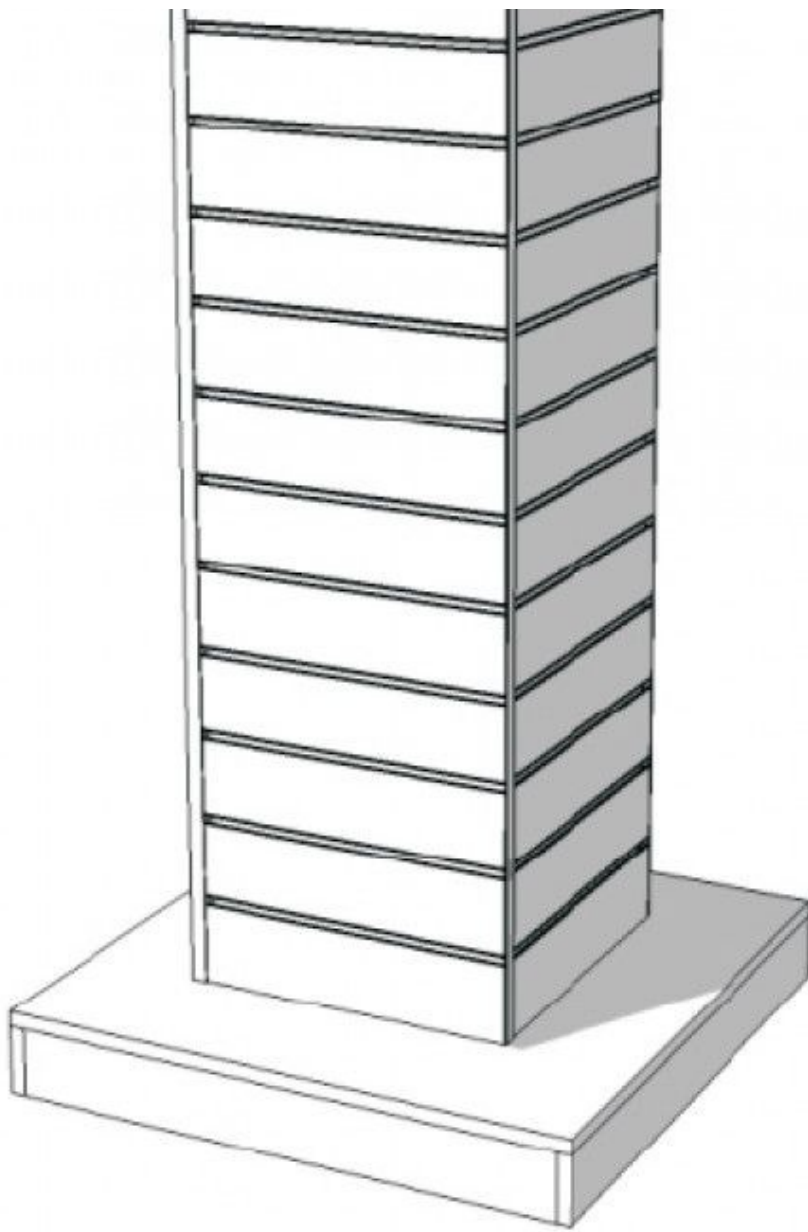

DESCRIPTION

Dimensions:
Wide: 70 cm
High: 129 cm
Deep: 70 cmRotating middle unit !!EXTRA HEAVY QUALITY
EXTRA STRONG FRAME
PRODUCED IN EUROPE

Tower slatwall white color

Slatwall and fittings - Photo n° 1

FEATURES

Tower slatwall white color

Slatwall and fittings - Photo n° 3

FEATURES

Brand	Mannequins vitrine
Base	
Fitting	
Color	Blanc
Ref	tou-pan-rai-2381
ID	2381
Delivery schedule	1-5 working days
Category	Slatwall and fittings
Type	Store furniture

DETAIL

Mannequins Shopping, a specialist in showcase mannequins and store layouts, offers a wide range of grooved furniture, double-sided grooved furniture and grooved columns. Convenient to optimize your sales space at a price always cheaper. We offer you a whole line of authentic and trendy shop furniture, in different colors or materials and which will give modernity to your shop. Professional solid furniture and quality that will highlight your products and clothing.

Tower slatwall white color

Slatwall and fittings - Photo n° 4

FEATURES

Brand	Mannequins vitrine
Base	
Fitting	
Color	Blanc
Ref	tou-pan-rai-2381
ID	2381
Delivery schedule	1-5 working days
Category	Slatwall and fittings
Type	Store furniture