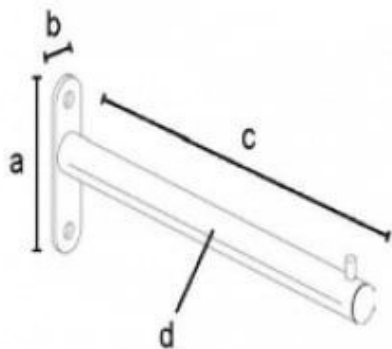

Solo front white bar 29.5 cm **14.95 €Ex VAT**

Slatwall and fittings

Information		
mm	Kg	Pcs
a = 100	0.28	1/pack
b = 25		
c = 295		
d = 22		

FEATURES

Brand	Portants shopping
Base	Foot
Fitting	Blanc
Color	
Ref	bar-bla-ava-3721
ID	3721
Delivery schedule	1-5 working days
Category	Slatwall and fittings
Type	Store furniture

DESCRIPTION

Solo front bar 29.5 cm
Solo front bar to attach directly to the wall.
White
Length: 29.5 cm
Height: 10 cm

Solo front white bar 29.5 cm

Slatwall and fittings - Photo n° 1

FEATURES

Brand	Portants shopping
Base	
Fitting	Foot
Color	Blanc
Ref	bar-bla-ava-3721
ID	3721
Delivery schedule	1-5 working days
Category	Slatwall and fittings
Type	Store furniture

Solo front white bar 29.5 cm

Slatwall and fittings - Photo n° 2

Information

a = 100
b = 25
c = 295
d = Ø 22

0.28

1/pack

FEATURES

Brand	Portants shopping
Base	
Fitting	Foot
Color	Blanc
Ref	bar-bla-ava-3721
ID	3721
Delivery schedule	1-5 working days
Category	Slatwall and fittings
Type	Store furniture