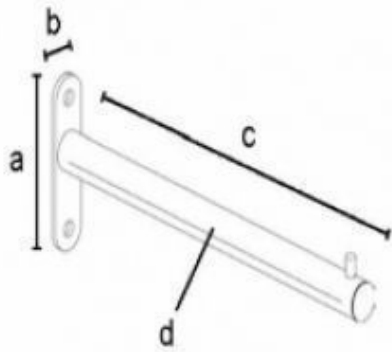

DESCRIPTION

Solo front bar 29.5 cm chrome 4160
Solo front bar to attach directly to the wall.
Chrome
Length: 29.5 cm
Height: 10 cm

Solo front bar 29.5 cm chrome

Slatwall and fittings - Photo n° 1

FEATURES

Solo front bar 29.5 cm chrome

Slatwall and fittings - Photo n° 2

Information

mm

a = 100
b = 25
c = 295
d = Ø 22

0.28

1/pack

FEATURES