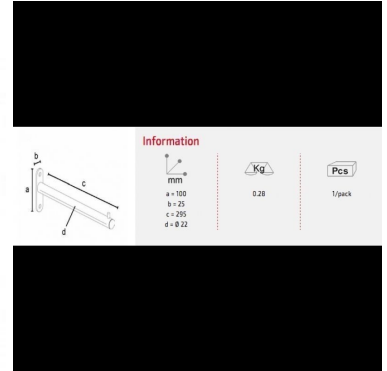

Solo front bar 29.5 cm chrome **14.95 €Ex VAT**
Slatwall and fittings **- 25.06 % 19.95**

FEATURES

Brand	Portants shopping
Base	Foot
Fitting	Metal
Color	bar-ava-sol-1064
Ref	1064
ID	1-5 working days
Delivery schedule	Slatwall and fittings
Category	Store furniture
Type	

DESCRIPTION

Solo front bar 29.5 cm chrome 4160
Solo front bar to attach directly to the wall.
Chrome
Length: 29.5 cm
Height: 10 cm

Solo front bar 29.5 cm chrome

Slatwall and fittings - Photo n° 1

FEATURES

Solo front bar 29.5 cm chrome

Slatwall and fittings - Photo n° 2

Information

mm

a = 100
b = 25
c = 295
d = Ø 22

0.28

1/pack

FEATURES