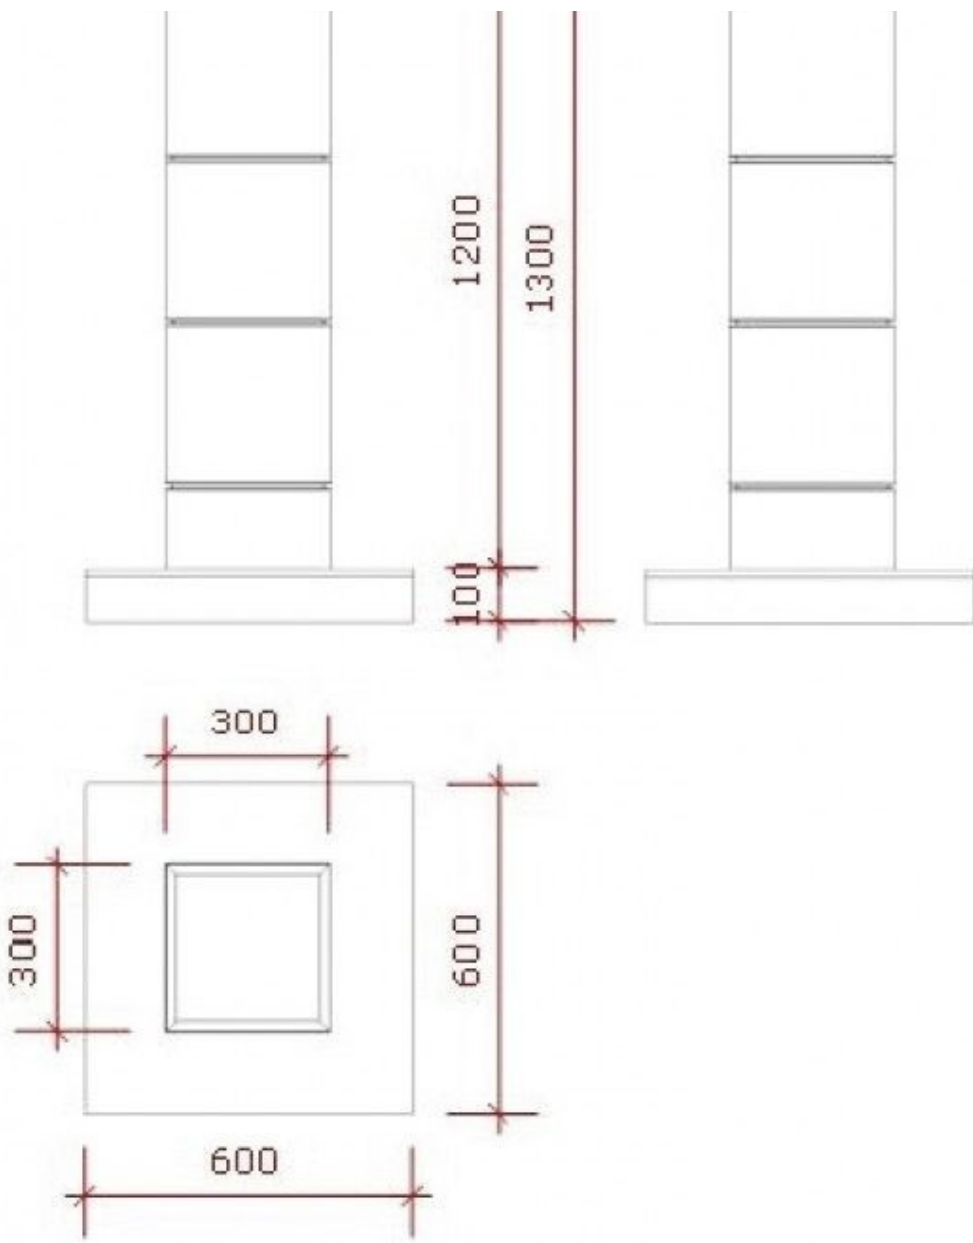

FEATURES

Brand	Mobilier shopping
Base	
Fitting	
Color	Blanc
Ref	pan-rai-bla-2385
ID	2385
Delivery schedule	1-5 working days
Category	Slatwall and fittings
Type	Store furniture

DETAIL

Mannequins Shopping, a specialist in showcase mannequins and store layouts, offers a wide range of grooved furniture, double-sided grooved furniture and grooved columns. Convenient to optimize your sales space at a price always cheaper. We offer you a whole line of authentic and trendy shop furniture, in different colors or materials and which will give modernity to your shop. Professional solid furniture and quality that will highlight your products and clothing.