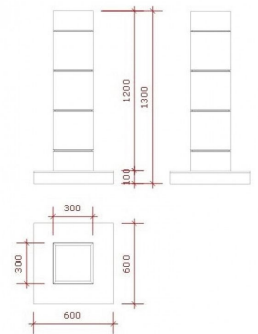

Slatwall white middenunit 335.00 €Ex VAT

Slatwall and fittings

FEATURES

Brand	Mobilier shopping
Base	
Fitting	
Color	Blanc
Ref	pan-rai-bla-2385
ID	2385
Delivery schedule	1-5 working days
Category	Slatwall and fittings
Type	Store furniture

DETAIL

Mannequins Shopping, a specialist in showcase mannequins and store layouts, offers a wide range of grooved furniture, double-sided grooved furniture and grooved columns. Convenient to optimize your sales space at a price always cheaper. We offer you a whole line of authentic and trendy shop furniture, in different colors or materials and which will give modernity to your shop. Professional solid furniture and quality that will highlight your products and clothing.

DESCRIPTION

DimensionsWidth: 60 cmHeight: 130 cmDepth: 60 cm

Slatwall white middenunit