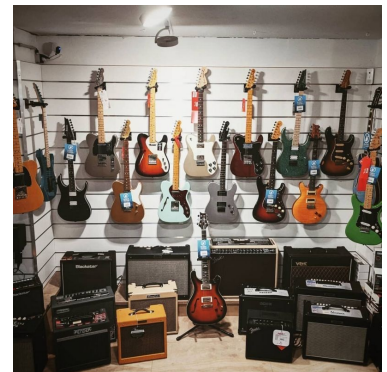

Slatwall white

89.95 €Ex VAT

Slatwall and fittings

FEATURES

<b>Brand</b>	Mannequins vitrine
<b>Base</b>	
<b>Fitting</b>	
<b>Color</b>	Blanc
<b>Ref</b>	pan-rai-bla-1093
<b>ID</b>	1093
<b>Delivery schedule</b>	1-5 working days
<b>Category</b>	Slatwall and fittings
<b>Type</b>	Store furniture

DETAIL

Mannequins Shopping, a specialist in showcase mannequins and store layouts, offers a wide range of grooved furniture, double-sided grooved furniture and grooved columns. Convenient to optimize your sales space at a price always cheaper. We offer you a whole line of authentic and trendy shop furniture, in different colors or materials and which will give modernity to your shop. Professional solid furniture and quality that will highlight your products and clothing.

## DETAIL

Mannequins Shopping, a specialist in showcase mannequins and store layouts, offers a wide range of grooved furniture, double-sided grooved furniture and grooved columns. Convenient to optimize your sales space at a price always cheaper. We offer you a whole line of authentic and trendy shop furniture, in different colors or materials and which will give modernity to your shop. Professional solid furniture and quality that will highlight your products and clothing.