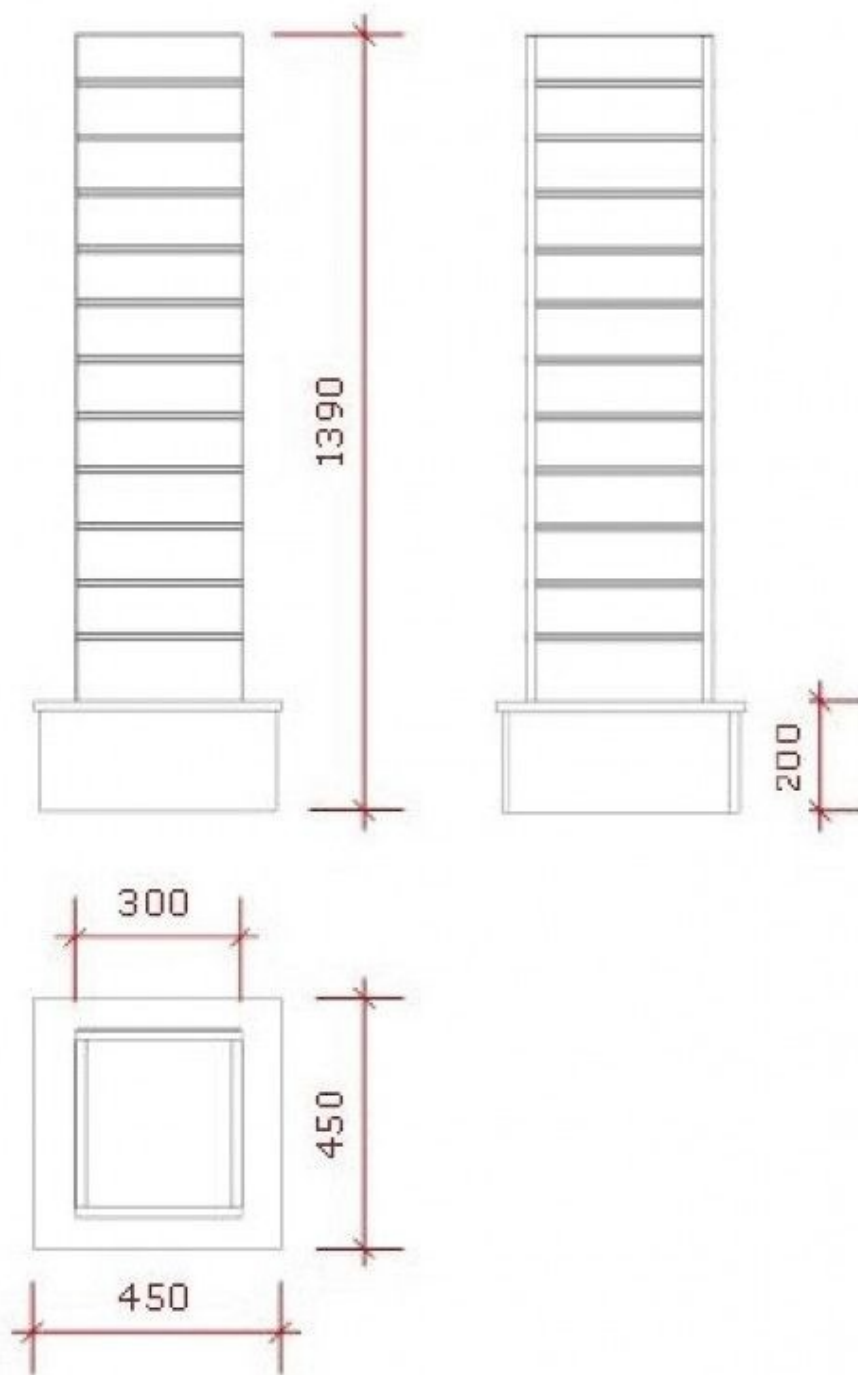

DESCRIPTION

Dimensions:
Wide: 45 cm
High: 139 cm
Deep: 45 cm EXTRA HEAVY QUALITY
EXTRA STRONG FRAME
PRODUCED IN EUROPE

Slatwall tower white

Slatwall and fittings - Photo n° 1

FEATURES

Brand	Mobilier shopping
Base	
Fitting	
Color	Blanc
Ref	pan-rai-tou-2290
ID	2290
Delivery schedule	4-6 weeks
Category	Slatwall and fittings
Type	Store furniture

Slatwall tower white

Slatwall and fittings - Photo n° 2

FEATURES

Brand	Mobilier shopping
Base	
Fitting	
Color	Blanc
Ref ID	pan-rai-tou-2290 2290
Delivery schedule	4-6 weeks
Category	Slatwall and fittings
Type	Store furniture