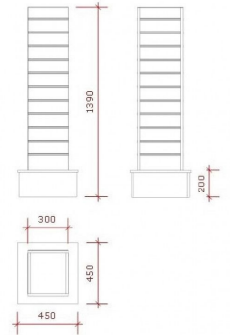

Slatwall tower white 313.00 €Ex VAT

Slatwall and fittings

FEATURES

Brand	Mobilier shopping
Base	
Fitting	
Color	Blanc
Ref	pan-rai-tou-2290
ID	2290
Delivery schedule	4-6 weeks
Category	Slatwall and fittings
Type	Store furniture

DESCRIPTION

Dimensions:
Wide: 45 cm
High: 139 cm
Deep: 45 cm EXTRA HEAVY QUALITY
EXTRA STRONG FRAME
PRODUCED IN EUROPE

Slatwall tower white

Slatwall and fittings - Photo n° 1

FEATURES

Brand	Mobilier shopping
Base	
Fitting	
Color	Blanc
Ref	pan-rai-tou-2290
ID	2290
Delivery schedule	4-6 weeks
Category	Slatwall and fittings
Type	Store furniture

Slatwall tower white

Slatwall and fittings - Photo n° 2

FEATURES

Brand	Mobilier shopping
Base	
Fitting	
Color	Blanc
Ref ID	pan-rai-tou-2290 2290
Delivery schedule	4-6 weeks
Category	Slatwall and fittings
Type	Store furniture