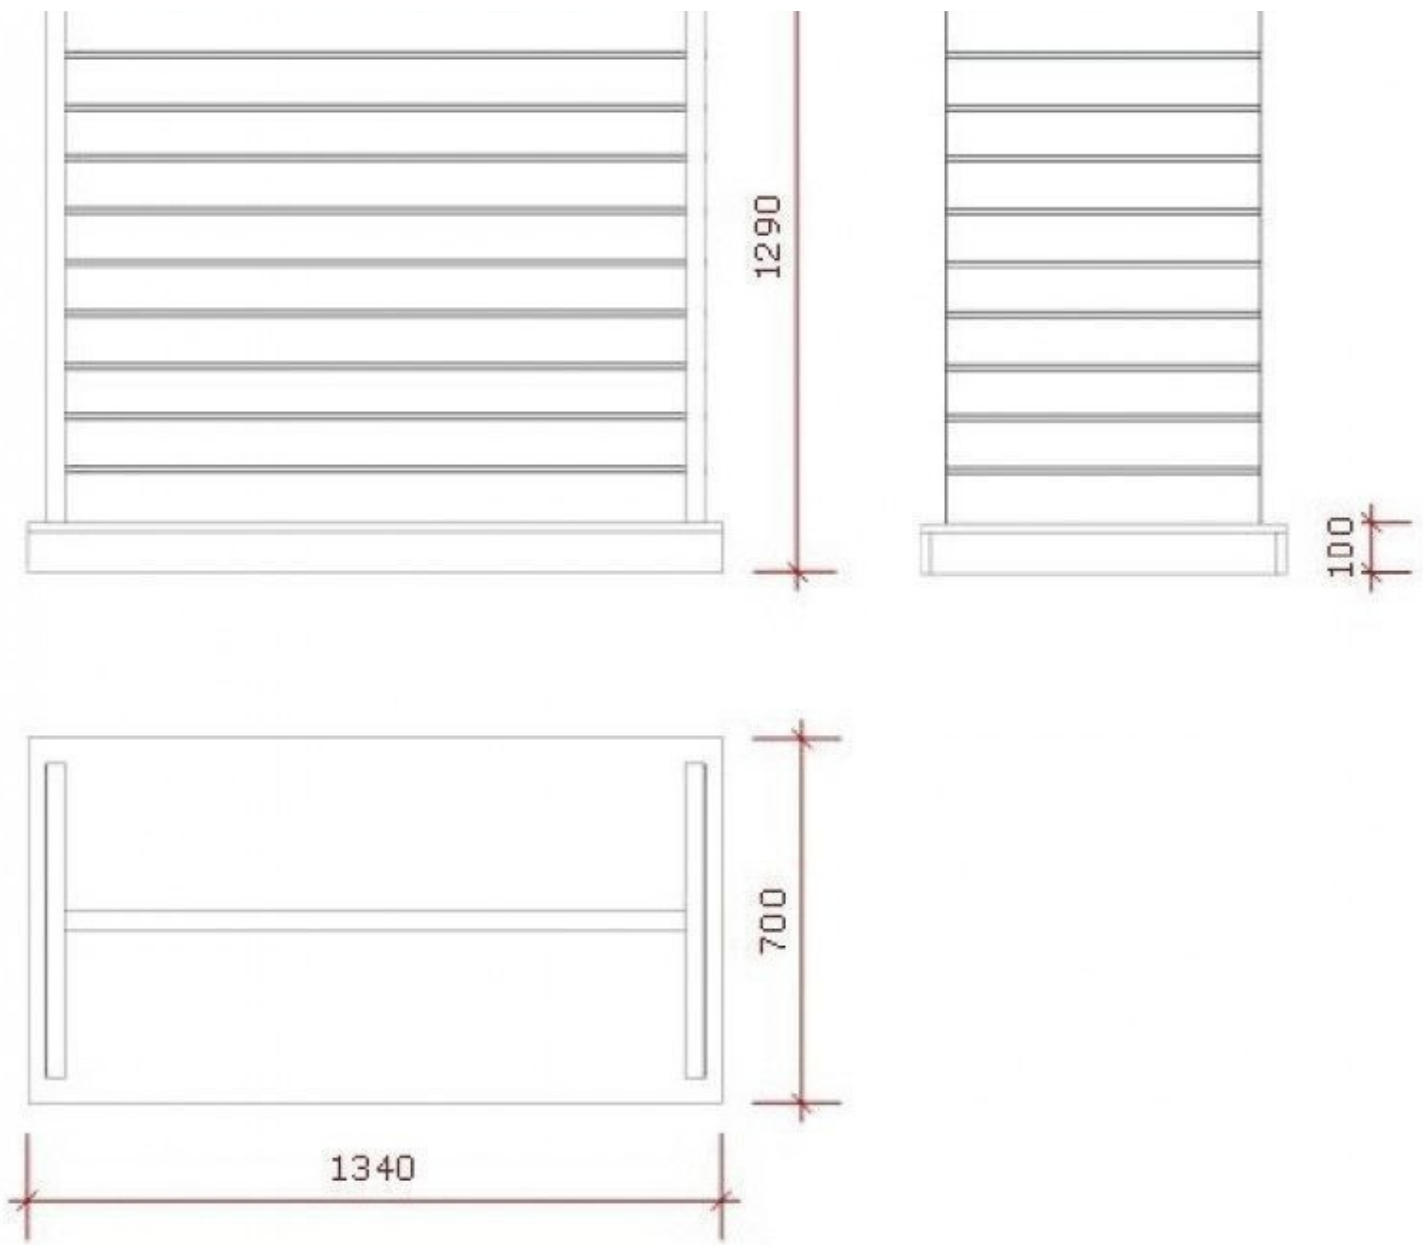

FEATURES

Brand	Mobilier shopping
Base	
Fitting	
Color	Blanc
Ref ID	pan-rai-bla-2379 2379
Delivery schedule	1-5 working days
Category	Slatwall and fittings
Type	Store furniture

DETAIL

Mannequins Shopping, a specialist in showcase mannequins and store layouts, offers a wide range of grooved furniture, double-sided grooved furniture and grooved columns. Convenient to optimize your sales space at a price always cheaper. We offer you a whole line of authentic and trendy shop furniture, in different colors or materials and which will give modernity to your shop. Professional solid furniture and quality that will highlight your products and clothing.

Slatwall S-SLP-007

Slatwall and fittings - Photo n° 5