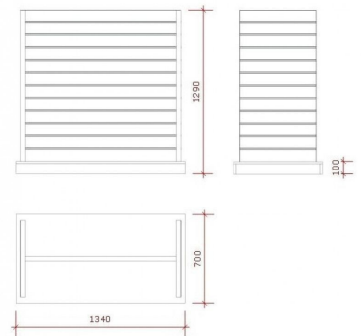

Slatwall S-SLP-007 571.00 €Ex VAT

Slatwall and fittings

FEATURES

Brand	Mobilier shopping
Base	
Fitting	
Color	Blanc
Ref	pan-rai-bla-2379
ID	2379
Delivery schedule	1-5 working days
Category	Slatwall and fittings
Type	Store furniture

DESCRIPTION

Grooved panel of white color This panel is ideal to put fasteners at any level of the panel Customize and arrange your products as you wish

Slatwall and fittings - Photo n° 1

FEATURES

Brand	Mobilier shopping
Base	
Fitting	
Color	Blanc
Ref	pan-rai-bla-2379
ID	2379
Delivery schedule	1-5 working days
Category	Slatwall and fittings
Type	Store furniture