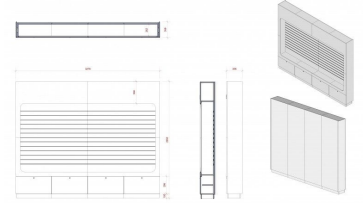

Slatwall for smartphone 3 417.76 €Ex VAT

Slatwall and fittings - 16.64 % 4 100.00

FEATURES

Brand	Mobilier shopping
Base	
Fitting	
Color	Blanc
Ref	pan-rai-pou-2358
ID	2358
Delivery schedule	4-6 weeks
Category	Slatwall and fittings
Type	Store furniture

DESCRIPTION

GLOSSY WALL SYSTEM / WALL CABINET SPECIAL FOR TELEPHONE STORES, REAR WALL WITH GLOSSY WHITE SLATWALL, INCLUDING BLUE LED LIGHT
Wide: 327.6 cmHigh: 265 cmDeep: 35.6 cm

Slatwall for smartphone