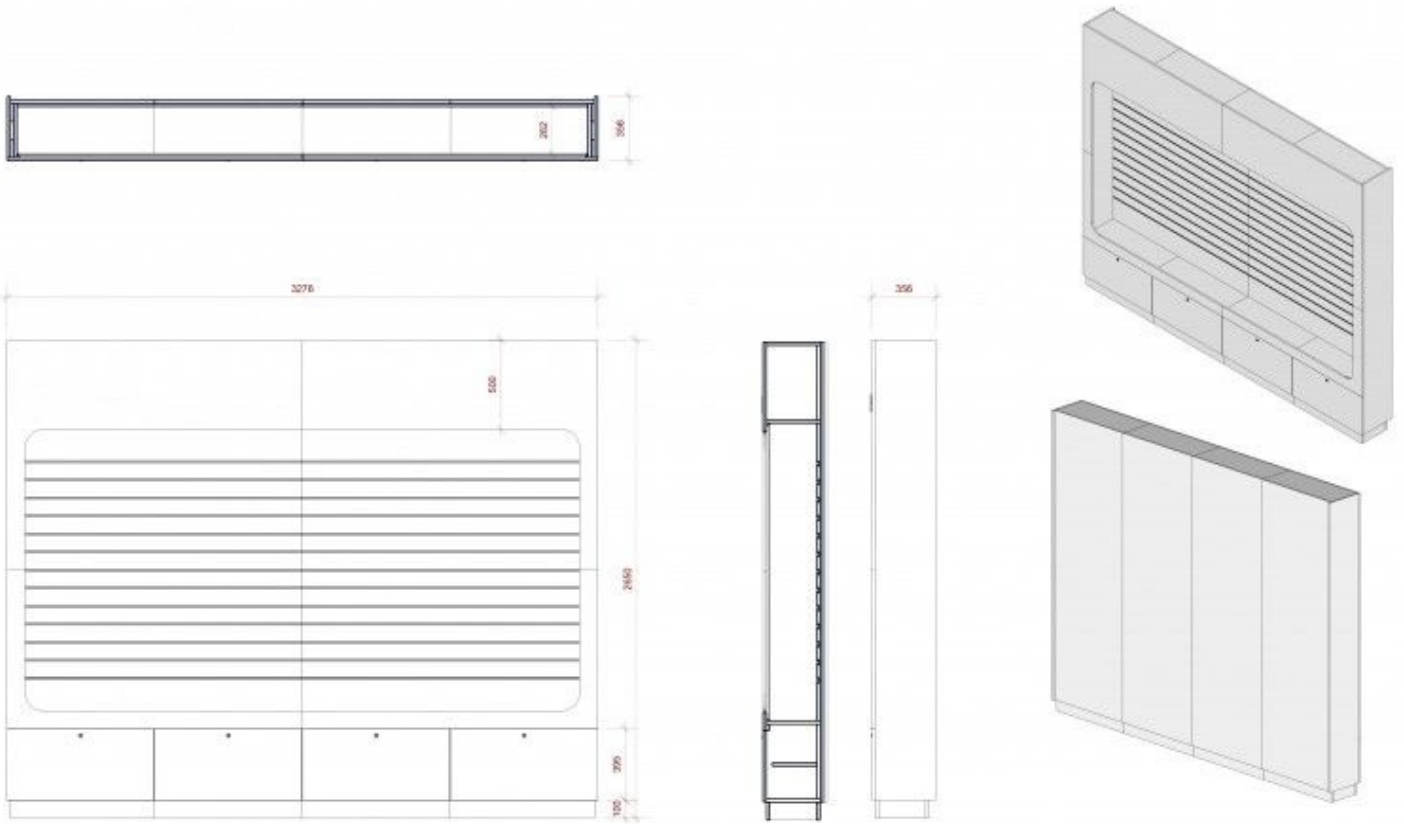

DESCRIPTION

GLOSSY WALL SYSTEM / WALL CABINET SPECIAL FOR TELEPHONE STORES, REAR WALL WITH GLOSSY WHITE SLATWALL, INCLUDING BLUE LED LIGHT
Wide: 327.6 cmHigh: 265 cmDeep: 35.6 cm

Slatwall for smartphone

Slatwall and fittings - Photo n° 1

FEATURES

Brand	Mobilier shopping
Base	
Fitting	
Color	Blanc
Ref	pan-rai-pou-2358
ID	2358
Delivery schedule	4-6 weeks
Category	Slatwall and fittings
Type	Store furniture

DETAIL

Mannequins Shopping, a specialist in showcase mannequins and store layouts, offers a wide range of grooved furniture, double-sided grooved furniture and grooved columns. Convenient to optimize your sales space at a price always cheaper. We offer you a whole line of authentic and trendy shop furniture, in different colors or materials and which will give modernity to your shop. Professional solid furniture and quality that will highlight your products and clothing.

Slatwall for smartphone

Slatwall and fittings - Photo n° 2

FEATURES

Brand	Mobilier shopping
Base Fitting	
Color	Blanc
Ref ID	pan-rai-pou-2358 2358
Delivery schedule	4-6 weeks
Category	Slatwall and fittings
Type	Store furniture