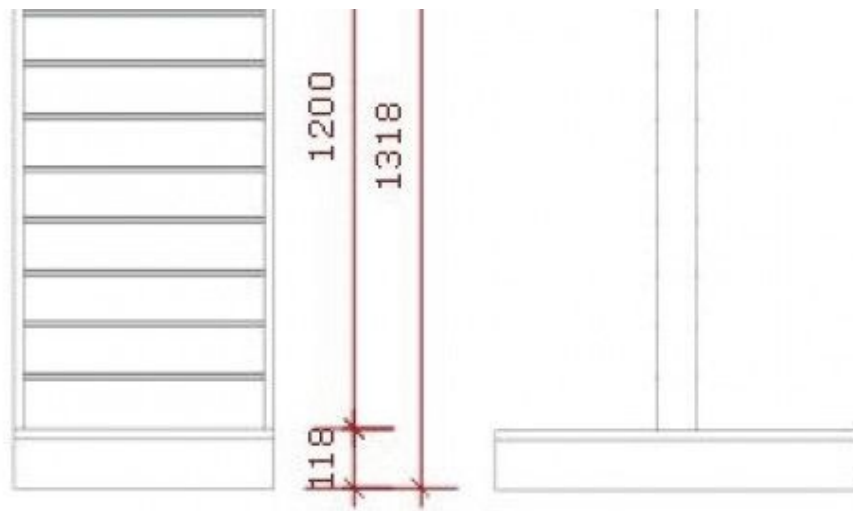

FEATURES

Brand	Mobilier shopping
Base	
Fitting	
Color	Blanc
Ref ID	pan-rai-dou-2382 2382
Delivery schedule	1-5 working days
Category	Slatwall and fittings
Type	Store furniture

DETAIL

Mannequins Shopping, a specialist in showcase mannequins and store layouts, offers a wide range of grooved furniture, double-sided grooved furniture and grooved columns. Convenient to optimize your sales space at a price always cheaper. We offer you a whole line of authentic and trendy shop furniture, in different colors or materials and which will give modernity to your shop. Professional solid furniture and quality that will highlight your products and clothing.