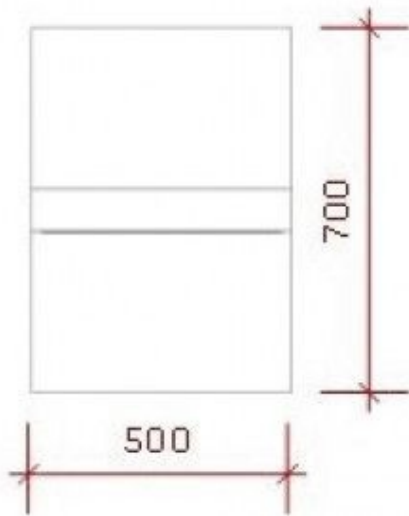

FEATURES

Brand	Mobilier shopping
Base	
Fitting	
Color	Blanc
Ref ID	pan-rai-dou-2382 2382
Delivery schedule	1-5 working days
Category	Slatwall and fittings
Type	Store furniture

DETAIL

Mannequins Shopping, a specialist in showcase mannequins and store layouts, offers a wide range of grooved furniture, double-sided grooved furniture and grooved columns. Convenient to optimize your sales space at a price always cheaper. We offer you a whole line of authentic and trendy shop furniture, in different colors or materials and which will give modernity to your shop. Professional solid furniture and quality that will highlight your products and clothing.