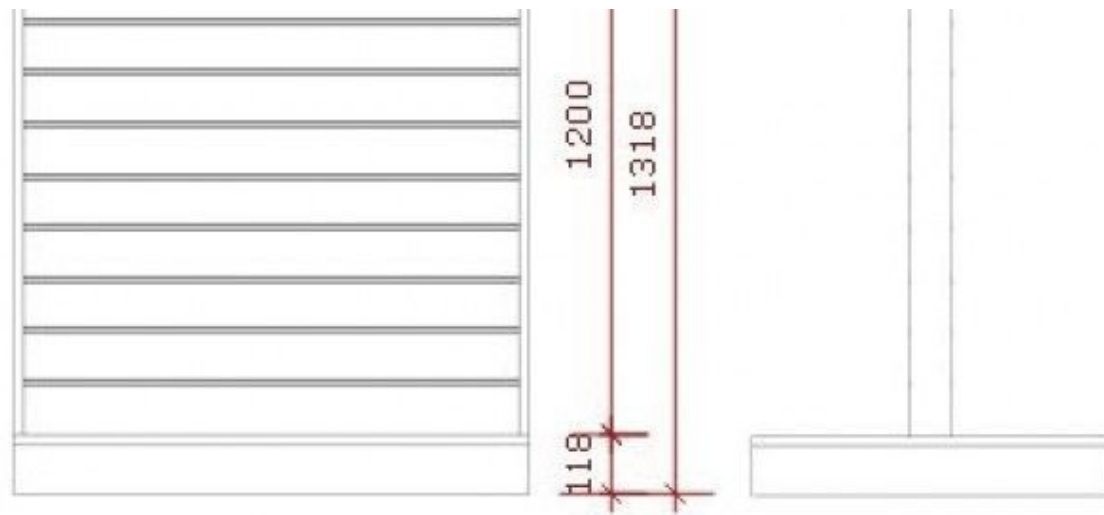

FEATURES

Brand	Mobilier shopping
Base	
Fitting	
Color	Blanc
Ref ID	pan-rai-dou-2383 2383
Delivery schedule	1-5 working days
Category	Slatwall and fittings
Type	Store furniture

DETAIL

Mannequins Shopping, a specialist in showcase mannequins and store layouts, offers a wide range of grooved furniture, double-sided grooved furniture and grooved columns. Convenient to optimize your sales space at a price always cheaper. We offer you a whole line of authentic and trendy shop furniture, in different colors or materials and which will give modernity to your shop. Professional solid furniture and quality that will highlight your products and clothing.