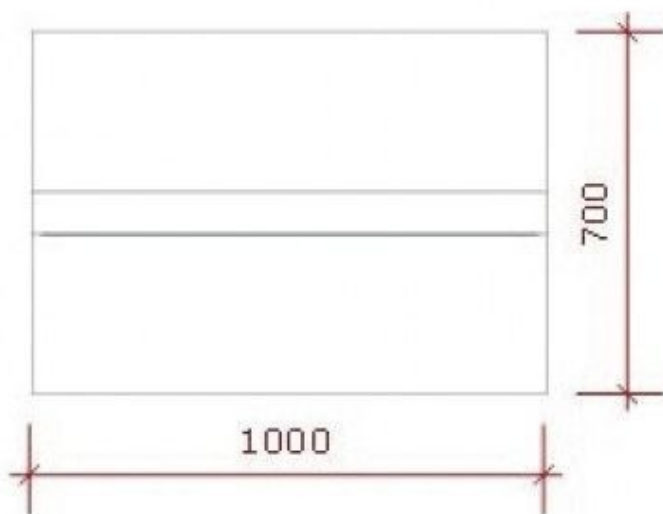

FEATURES

Brand	Mobilier shopping
Base	
Fitting	
Color	Blanc
Ref ID	pan-rai-dou-2383 2383
Delivery schedule	1-5 working days
Category	Slatwall and fittings
Type	Store furniture

DETAIL

Mannequins Shopping, a specialist in showcase mannequins and store layouts, offers a wide range of grooved furniture, double-sided grooved furniture and grooved columns. Convenient to optimize your sales space at a price always cheaper. We offer you a whole line of authentic and trendy shop furniture, in different colors or materials and which will give modernity to your shop. Professional solid furniture and quality that will highlight your products and clothing.