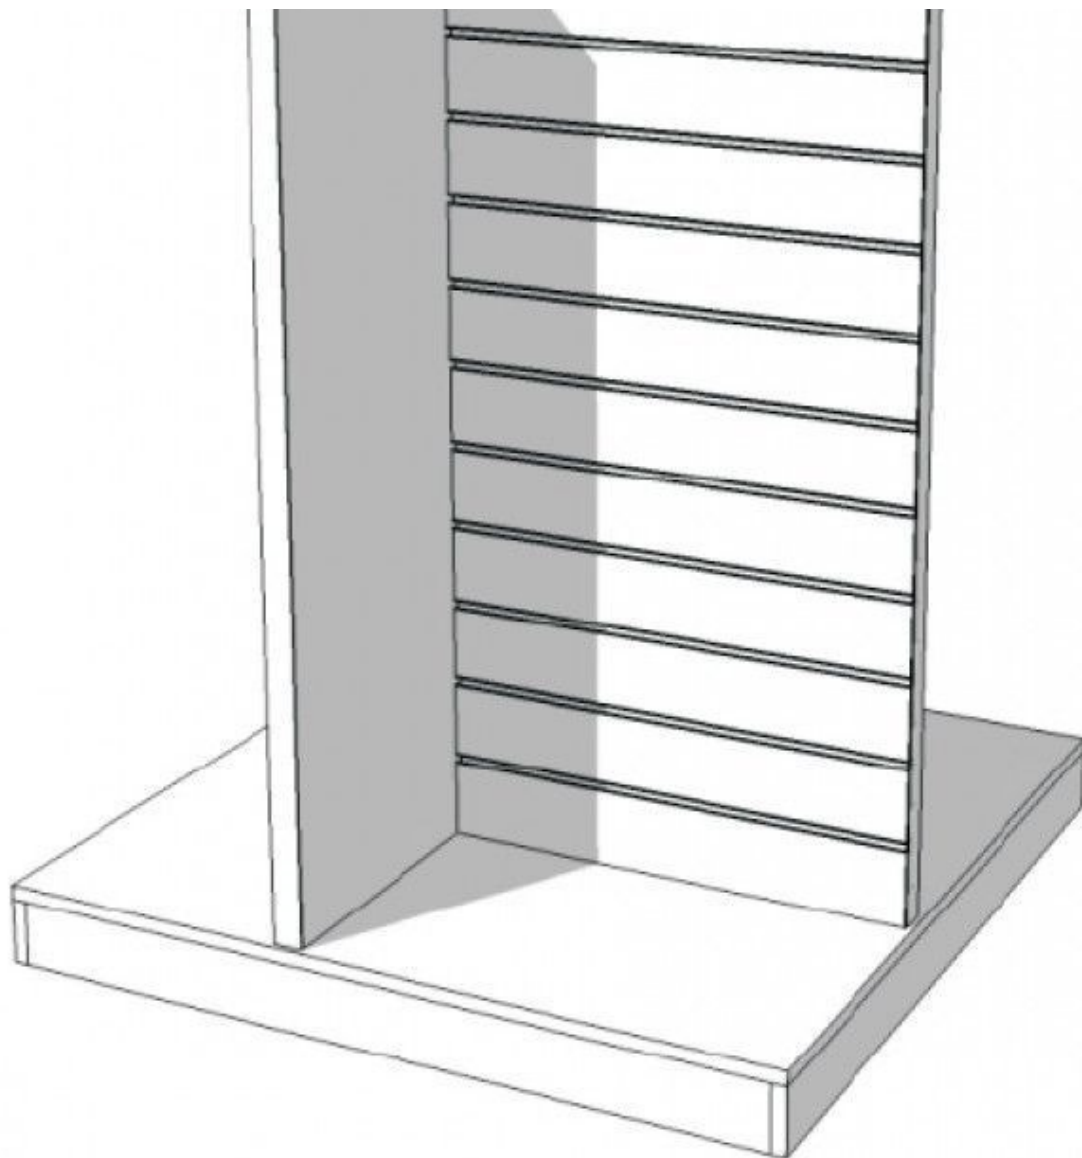

DESCRIPTION

Width: 100 cm Height: 129 cm
Depth: 100 cm EXTRA HEAVY QUALITY
EXTRA STRONG FRAME
PRODUCED IN EUROPE

Slatwall double multside white

Slatwall and fittings - Photo n° 1

FEATURES

Brand	Mobilier shopping
Base	
Fitting	
Color	Blanc
Ref	pan-rai-mul-2380
ID	2380
Delivery schedule	1-5 working days
Category	Slatwall and fittings
Type	Store furniture

Slatwall double multside white

Slatwall and fittings - Photo n° 3

FEATURES

Brand	Mobilier shopping
Base	
Fitting	
Color	Blanc
Ref	pan-rai-mul-2380
ID	2380
Delivery schedule	1-5 working days
Category	Slatwall and fittings
Type	Store furniture

Slatwall double multside white

Slatwall and fittings - Photo n° 4

FEATURES

Brand	Mobilier shopping
Base	
Fitting	
Color	Blanc
Ref	pan-rai-mul-2380
ID	2380
Delivery schedule	1-5 working days
Category	Slatwall and fittings
Type	Store furniture

Slatwall double multside white

Slatwall and fittings - Photo n° 5

FEATURES

Brand	Mobilier shopping
Base	
Fitting	
Color	Blanc
Ref	pan-rai-mul-2380
ID	2380
Delivery schedule	1-5 working days
Category	Slatwall and fittings
Type	Store furniture