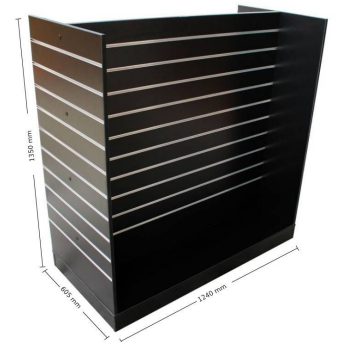

Slatwall black color multi side 379.00 €Ex VAT

Slatwall and fittings

FEATURES

Brand	Mobilier shopping
Base	
Fitting	
Color	Noir
Ref	pan-rai-mul-2352
ID	2352
Delivery schedule	4-6 weeks
Category	Slatwall and fittings
Type	Store furniture

DETAIL

Grooved panels are a must-have for shop furniture. This is the layout solution that makes the wall surface of your business profitable. At Mannequins Shopping, we offer trendy and innovative grooved panels with a wide range of colors, styles, finishes and accessories.

DESCRIPTION

Black grooved wooden panel
Classic model.
These slatwall shelves are delivered fully assembled!
Double sided, for example, slatwall wall 1200 x 1200 mm and 2 sides of the head 600 mm wide.
Standard, for example, full wheels 1/2 braked.

Slatwall black color multi side