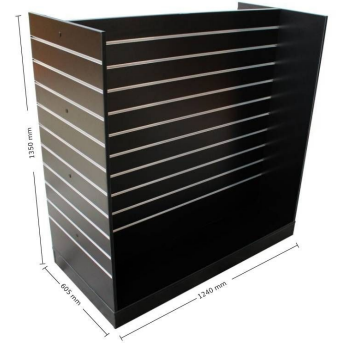

Slatwall black color multi side 379.00 €Ex VAT

Slatwall and fittings

FEATURES

Brand	Mobilier shopping
Base	
Fitting	
Color	Noir
Ref	pan-rai-mul-2352
ID	2352
Delivery schedule	4-6 weeks
Category	Slatwall and fittings
Type	Store furniture

DETAIL

Grooved panels are a must-have for shop furniture. This is the layout solution that makes the wall surface of your business profitable. At Mannequins Shopping, we offer trendy and innovative grooved panels with a wide range of colors, styles, finishes and accessories.

DESCRIPTION

Black grooved wooden panel
Classic model.
These slatwall shelves are delivered fully assembled!
Double sided, for example, slatwall wall 1200 x 1200 mm and 2 sides of the head 600 mm wide.
Standard, for example, full wheels 1/2 braked.

Slatwall black color multi side