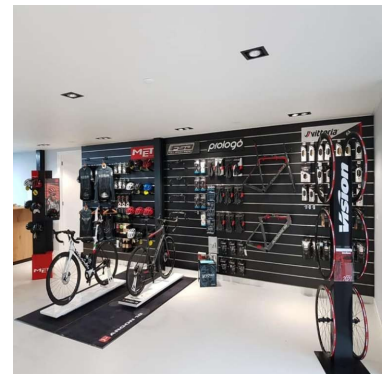

Slatwall black 120cm x 120cm 89.95 € Ex VAT

Slatwall and fittings

FEATURES

Brand	Mobilier shopping
Base	
Fitting	
Color	Noir
Ref	pan-rai-noi-3359
ID	3359
Delivery schedule	1-5 working days
Category	Slatwall and fittings
Type	Store furniture

DETAIL

Multifunctional and space-saving. The slatwall panels from Mannequins Shopping are ideal for decorating a sales area beautifully and effectively at low cost

Slatwall panels can be connected seamlessly in height. By means of a half milling out on the top and bottom of the panel makes it easy to create the slatwall wall of, for example, 2400 or 3600 mm high

Wide range of slatwall accessories. We keep a wide range of accessories in plastic and metal. This makes it easy to present almost any desired product.

DESCRIPTION

Slatwall 120x120mm Black color.
A-quality MDF panels. These slatwall panels are 18 mm thick and have a melamine top layer on both sides. (front color is the same as back color)
Profile distance is 150 mm (center to center distance)
The slatwall comes with inserts. Sold with aluminium profile.

Slatwall black 120cm x 120cm