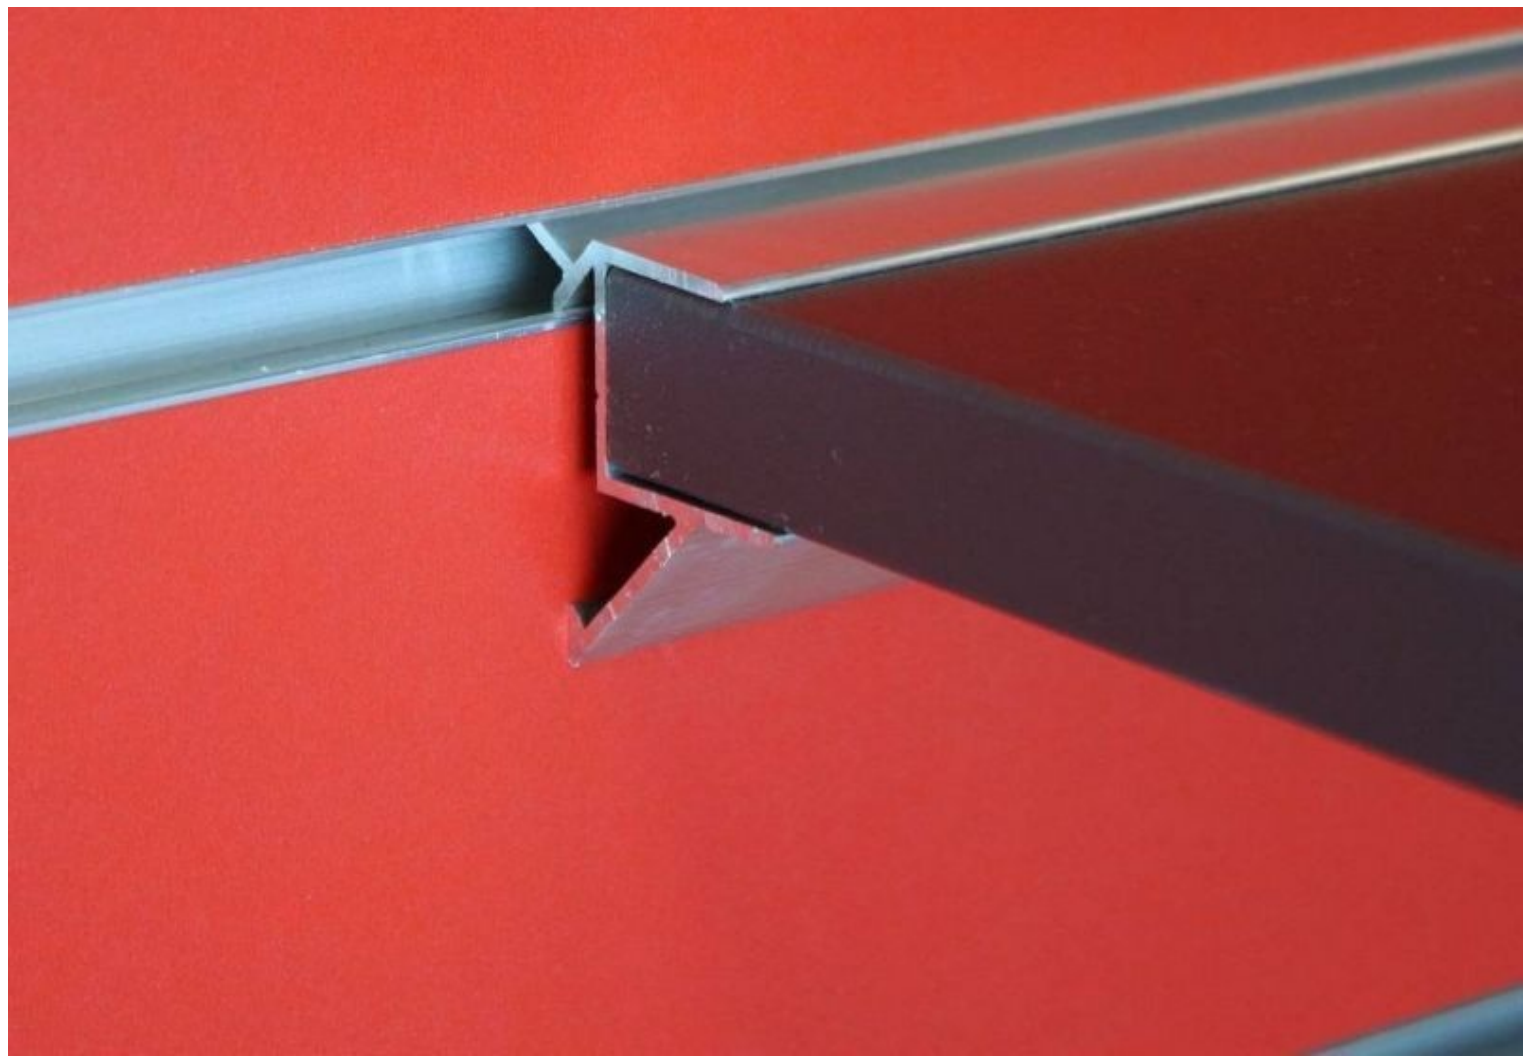

DESCRIPTION

The metal grey shelf support is 590mm wide, it is perfect for shelves of 600(w)mm, and 18mm deep. This rack allows you to present your products in an elegant way thanks to its "blind fastener" design, it is almost invisible.

Shelf support for grooved panels L=590mm

Slatwall and fittings - Photo n° 1

FEATURES

Brand	Portants shopping
Base Fitting	
Color	Metal
Ref ID	sup-eta-pou-3552 3552
Delivery schedule	1-5 working days
Category	Slatwall and fittings
Type	Clothes rails

DETAIL

Shelf support for grooved panels L=590mm

Slatwall and fittings - Photo n° 2

FEATURES

Brand	Portants shopping
Base Fitting	
Color	Metal
Ref ID	sup-eta-pou-3552 3552
Delivery schedule	1-5 working days
Category	Slatwall and fittings
Type	Clothes rails

DETAIL

Shelf support for grooved panels L=590mm

Slatwall and fittings - Photo n° 3

FEATURES

Brand	Portants shopping
Base Fitting	
Color	Metal
Ref ID	sup-eta-pou-3552 3552
Delivery schedule	1-5 working days
Category	Slatwall and fittings
Type	Clothes rails