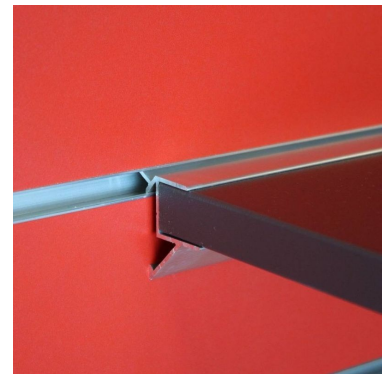

Shelf support for grooved panels L=590mm **9.85 €Ex VAT**

Slatwall and fittings

FEATURES

DETAIL

Brand	Portants shopping
Base Fitting	
Color	Metal
Ref	sup-eta-pou-3552
ID	3552
Delivery schedule	1-5 working days
Category	Slatwall and fittings
Type	Clothes rails

DESCRIPTION

The metal grey shelf support is 590mm wide, it is perfect for shelves of 600(w)mm, and 18mm deep. This rack allows you to present your products in an elegant way thanks to its "blind fastener" design, it is almost invisible.

Shelf support for grooved panels L=590mm

Slatwall and fittings - Photo n° 1

FEATURES

Brand	Portants shopping
Base Fitting	
Color	Metal
Ref ID	sup-eta-pou-3552 3552
Delivery schedule	1-5 working days
Category	Slatwall and fittings
Type	Clothes rails

DETAIL

Shelf support for grooved panels L=590mm

Slatwall and fittings - Photo n° 2

FEATURES

Brand	Portants shopping
Base Fitting	
Color	Metal
Ref ID	sup-eta-pou-3552 3552
Delivery schedule	1-5 working days
Category	Slatwall and fittings
Type	Clothes rails