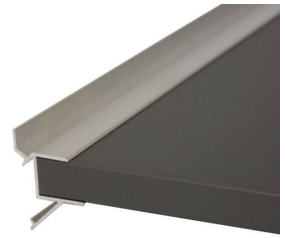

Shelf support for grooved panels L=590mm **9.85 €Ex VAT**

Slatwall and fittings

FEATURES

DETAIL

Brand	Portants shopping
Base Fitting	
Color	Metal
Ref	sup-eta-pou-3552
ID	3552
Delivery schedule	1-5 working days
Category	Slatwall and fittings
Type	Clothes rails

DESCRIPTION

The metal grey shelf support is 590mm wide, it is perfect for shelves of 600(w)mm, and 18mm deep. This rack allows you to present your products in an elegant way thanks to its "blind fastener" design, it is almost invisible.

Shelf support for grooved panels L=590mm

Slatwall and fittings - Photo n° 1

FEATURES

Brand	Portants shopping
Base Fitting	
Color	Metal
Ref ID	sup-eta-pou-3552 3552
Delivery schedule	1-5 working days
Category	Slatwall and fittings
Type	Clothes rails

DETAIL

Shelf support for grooved panels L=590mm

Slatwall and fittings - Photo n° 2

FEATURES

Brand	Portants shopping
Base Fitting	
Color	Metal
Ref ID	sup-eta-pou-3552 3552
Delivery schedule	1-5 working days
Category	Slatwall and fittings
Type	Clothes rails