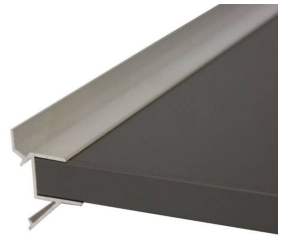

Shelf support for grooved panels L=390mm **6.50 €Ex VAT**

Slatwall and fittings

FEATURES

Brand	Mobilier shopping
Base	
Fitting	No fixing
Color	Metal
Ref	sup-eta-pou-3583
ID	3583
Delivery schedule	1-5 working days
Category	Slatwall and fittings
Type	Store furniture

DETAIL

DESCRIPTION

Shelf support for grooved panels L=390mm

Shelf support for grooved panels L=390mm

Slatwall and fittings - Photo n° 1

FEATURES

Brand	Mobilier shopping
Base	
Fitting	No fixing
Color	Metal
Ref	sup-eta-pou-3583
ID	3583
Delivery schedule	1-5 working days
Category	Slatwall and fittings
Type	Store furniture

DETAIL

Shelf support for grooved panels L=390mm

Slatwall and fittings - Photo n° 2

FEATURES

Brand	Mobilier shopping
Base	
Fitting	No fixing
Color	Metal
Ref	sup-eta-pou-3583
ID	3583
Delivery schedule	1-5 working days
Category	Slatwall and fittings
Type	Store furniture

DETAIL

Shelf support for grooved panels L=390mm

Slatwall and fittings - Photo n° 3

FEATURES

Brand	Mobilier shopping
Base	
Fitting	No fixing
Color	Metal
Ref	sup-eta-pou-3583
ID	3583
Delivery schedule	1-5 working days
Category	Slatwall and fittings
Type	Store furniture