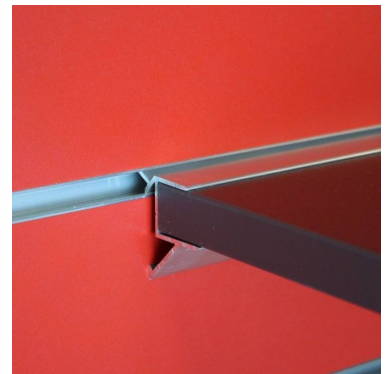

Shelf support for grooved panels L=390mm **6.50 €Ex VAT**

Slatwall and fittings

FEATURES

Brand	Mobilier shopping
Base	
Fitting	No fixing
Color	Metal
Ref	sup-eta-pou-3583
ID	3583
Delivery schedule	1-5 working days
Category	Slatwall and fittings
Type	Store furniture

DETAIL

DESCRIPTION

Shelf support for grooved panels L=390mm

Shelf support for grooved panels L=390mm

Slatwall and fittings - Photo n° 1

FEATURES

Brand	Mobilier shopping
Base	
Fitting	No fixing
Color	Metal
Ref	sup-eta-pou-3583
ID	3583
Delivery schedule	1-5 working days
Category	Slatwall and fittings
Type	Store furniture

DETAIL

Shelf support for grooved panels L=390mm

Slatwall and fittings - Photo n° 2

FEATURES

Brand	Mobilier shopping
Base	
Fitting	No fixing
Color	Metal
Ref	sup-eta-pou-3583
ID	3583
Delivery schedule	1-5 working days
Category	Slatwall and fittings
Type	Store furniture

DETAIL

Shelf support for grooved panels L=390mm

Slatwall and fittings - Photo n° 3

FEATURES

Brand	Mobilier shopping
Base	
Fitting	No fixing
Color	Metal
Ref	sup-eta-pou-3583
ID	3583
Delivery schedule	1-5 working days
Category	Slatwall and fittings
Type	Store furniture