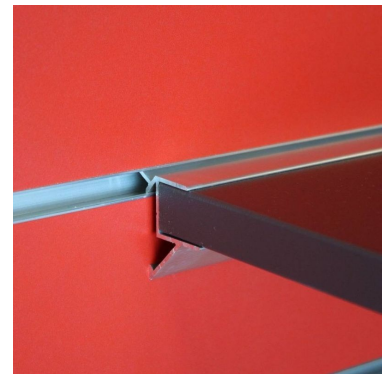

Shelf support for grooved panels L=1200mm **12.95 €Ex VAT**

Slatwall and fittings

FEATURES

DETAIL

Brand	Portants shopping
Base	
Fitting	No fixing
Color	Metal
Ref	sup-eta-pou-3553
ID	3553
Delivery schedule	1-5 working days
Category	Slatwall and fittings
Type	Clothes rails

DESCRIPTION

The shelf support in metal gray color measures 1190mm wide, it is perfect for shelves of 1200(w)mm, and 18mm deep. This rack allows you to present your products in an elegant way thanks to its "blind fasteners" design, it is almost invisible.

Shelf support for grooved panels L=1200mm

Slatwall and fittings - Photo n° 1

FEATURES

Brand	Portants shopping
Base	
Fitting	No fixing
Color	Metal
Ref	sup-eta-pou-3553
ID	3553
Delivery schedule	1-5 working days
Category	Slatwall and fittings
Type	Clothes rails

DETAIL

Shelf support for grooved panels L=1200mm

Slatwall and fittings - Photo n° 2

FEATURES

DETAIL

Brand	Portants shopping
Base	
Fitting	No fixing
Color	Metal
Ref	sup-eta-pou-3553
ID	3553
Delivery schedule	1-5 working days
Category	Slatwall and fittings
Type	Clothes rails