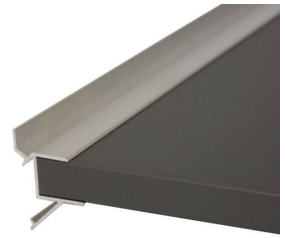

Shelf support for grooved panels L=1200mm **12.95 €Ex VAT**

Slatwall and fittings

FEATURES

DETAIL

Brand	Portants shopping
Base	
Fitting	No fixing
Color	Metal
Ref	sup-eta-pou-3553
ID	3553
Delivery schedule	1-5 working days
Category	Slatwall and fittings
Type	Clothes rails

DESCRIPTION

The shelf support in metal gray color measures 1190mm wide, it is perfect for shelves of 1200(w)mm, and 18mm deep. This rack allows you to present your products in an elegant way thanks to its "blind fasteners" design, it is almost invisible.

Shelf support for grooved panels L=1200mm

Slatwall and fittings - Photo n° 1

FEATURES

Brand	Portants shopping
Base	
Fitting	No fixing
Color	Metal
Ref	sup-eta-pou-3553
ID	3553
Delivery schedule	1-5 working days
Category	Slatwall and fittings
Type	Clothes rails

DETAIL

Shelf support for grooved panels L=1200mm

Slatwall and fittings - Photo n° 2

FEATURES

DETAIL

Brand	Portants shopping
Base	
Fitting	No fixing
Color	Metal
Ref	sup-eta-pou-3553
ID	3553
Delivery schedule	1-5 working days
Category	Slatwall and fittings
Type	Clothes rails