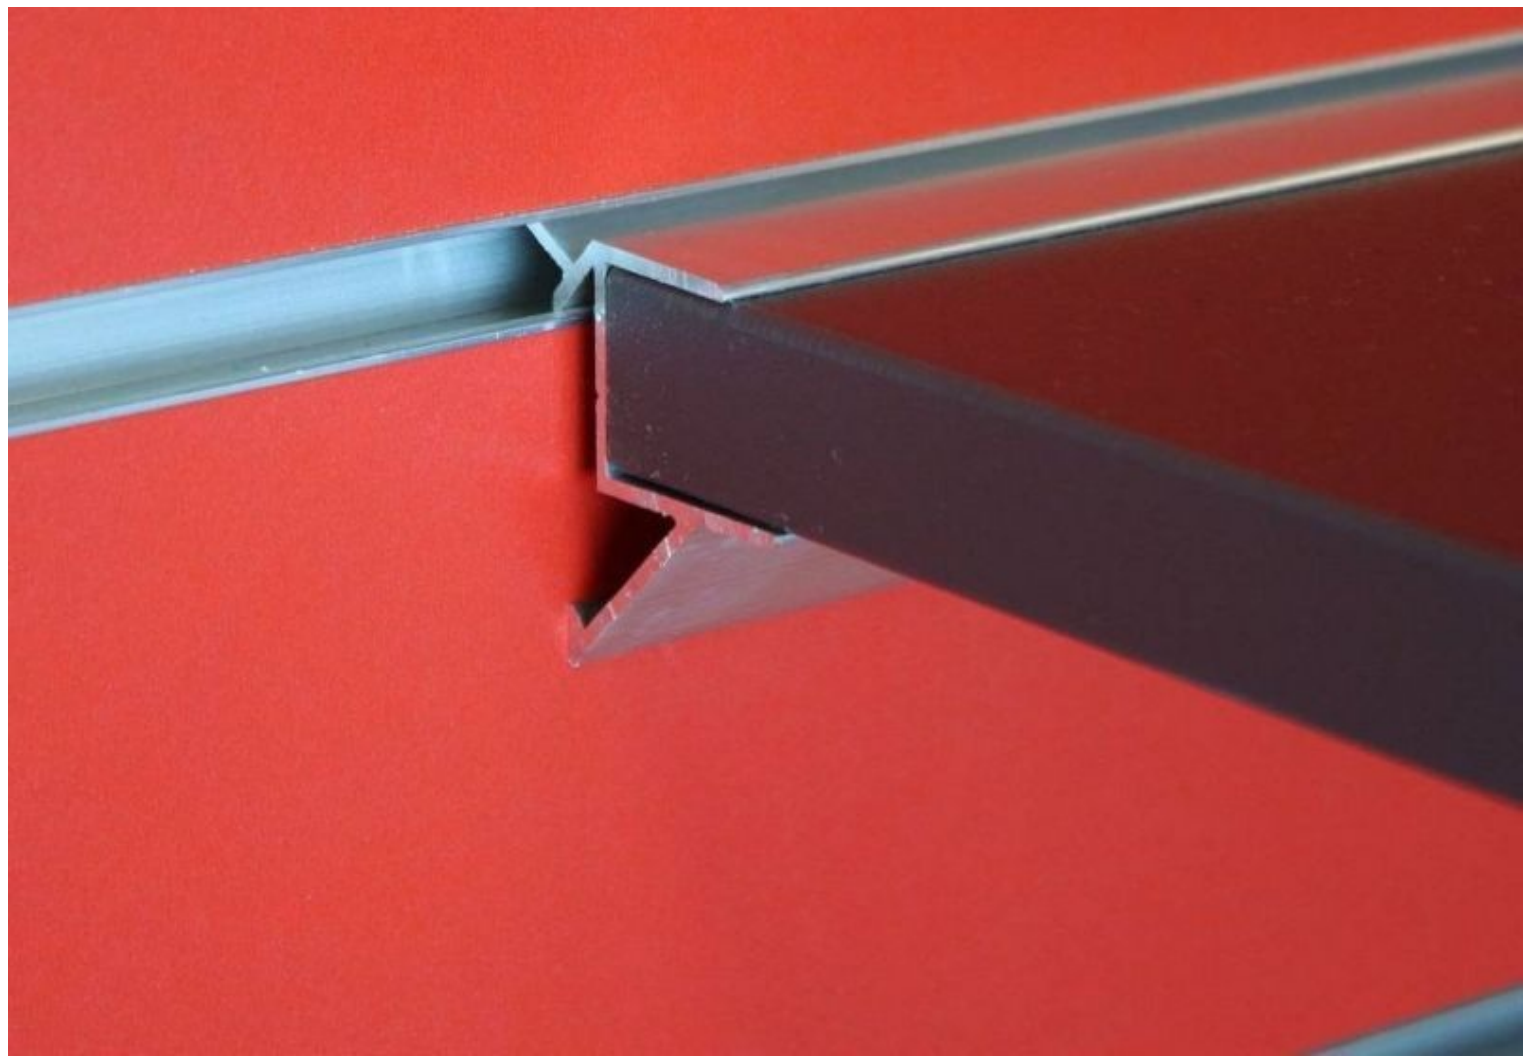

DESCRIPTION

The shelf support in metal gray color measures 1190mm wide, it is perfect for shelves of 1200(w)mm, and 18mm deep. This rack allows you to present your products in an elegant way thanks to its "blind fasteners" design, it is almost invisible.

Shelf support for grooved panels L=1200mm

Slatwall and fittings - Photo n° 1

FEATURES

Brand	Portants shopping
Base	
Fitting	No fixing
Color	Metal
Ref	sup-eta-pou-3553
ID	3553
Delivery schedule	1-5 working days
Category	Slatwall and fittings
Type	Clothes rails

DETAIL

Shelf support for grooved panels L=1200mm

Slatwall and fittings - Photo n° 2

FEATURES

DETAIL

Brand	Portants shopping
Base	
Fitting	No fixing
Color	Metal
Ref	sup-eta-pou-3553
ID	3553
Delivery schedule	1-5 working days
Category	Slatwall and fittings
Type	Clothes rails

Shelf support for grooved panels L=1200mm

Slatwall and fittings - Photo n° 3

FEATURES

Brand	Portants shopping
Base	
Fitting	No fixing
Color	Metal
Ref	sup-eta-pou-3553
ID	3553
Delivery schedule	1-5 working days
Category	Slatwall and fittings
Type	Clothes rails