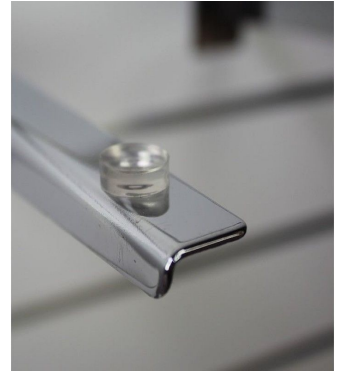

Shelf support for grooved panel 30cm **8.90 €Ex VAT**

Slatwall and fittings

FEATURES

Brand	Mobilier bureau
Base	
Fitting	
Color	Gris
Ref	sup-eta-pou-3449
ID	3449
Delivery schedule	1-5 working days
Category	Slatwall and fittings
Type	Store furniture

DETAIL

Shelf support, to be fixed on slatwall. Mannequins Shopping offers you a selection of furniture for your shops, find our grooved panel and slatwall as well as their fixings.

DESCRIPTION

Shelf support, for slatwall 30cm

The shelf support is used to attach shelves to a slatwall or grooved panel. The brackets are fixed directly into the grooves of the slatwall.

Shelf support for grooved panel 30cm