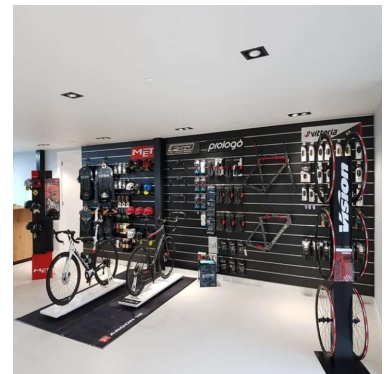

Red grooved panel 10 cm 95.00 €Ex VAT Slatwall and fittings

FEATURES

Brand	Mobilier shopping
Base	
Fitting	
Color	Rouge
Ref	pan-rai-rou-3421
ID	3421
Delivery schedule	1-5 working days
Category	Slatwall and fittings
Type	Store furniture

DETAIL

Quality red MDF slatwall. Mannequins Shopping offers you a selection of display furniture for your shops. Among our selection of furniture, you will find our slatwall panels and accessories for slatwall panels.

DESCRIPTION

Red grooved panel, made of high quality MDF. **This slatwall** is ideal for the wall display of your articles in shops. On this slatwall you can add accessories such as shelves, hooks etc. The thickness of the slatwall is 18mm. The dimensions of the slatwall are 120x120 cm, and the distance between the aluminium profiles is 10cm. This slatwall is sold with aluminium profile.

Red grooved panel 10 cm