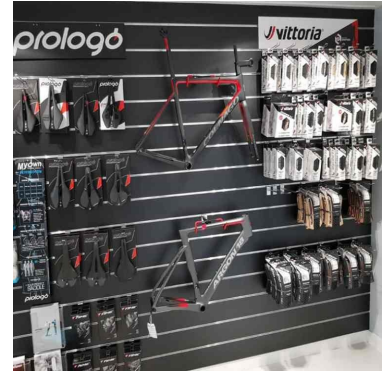

Red grooved panel 10 cm 95.00 €Ex VAT Slatwall and fittings

FEATURES

Brand	Mobilier shopping
Base	
Fitting	
Color	Rouge
Ref	pan-rai-rou-3421
ID	3421
Delivery schedule	1-5 working days
Category	Slatwall and fittings
Type	Store furniture

DESCRIPTION

Red grooved panel, made of high quality MDF. **This slatwall** is ideal for the wall display of your articles in shops. On this slatwall you can add accessories such as shelves, hooks etc. The thickness of the slatwall is 18mm. The dimensions of the slatwall are 120x120 cm, and the distance between the aluminium profiles is 10cm. This slatwall is sold with aluminium profile.