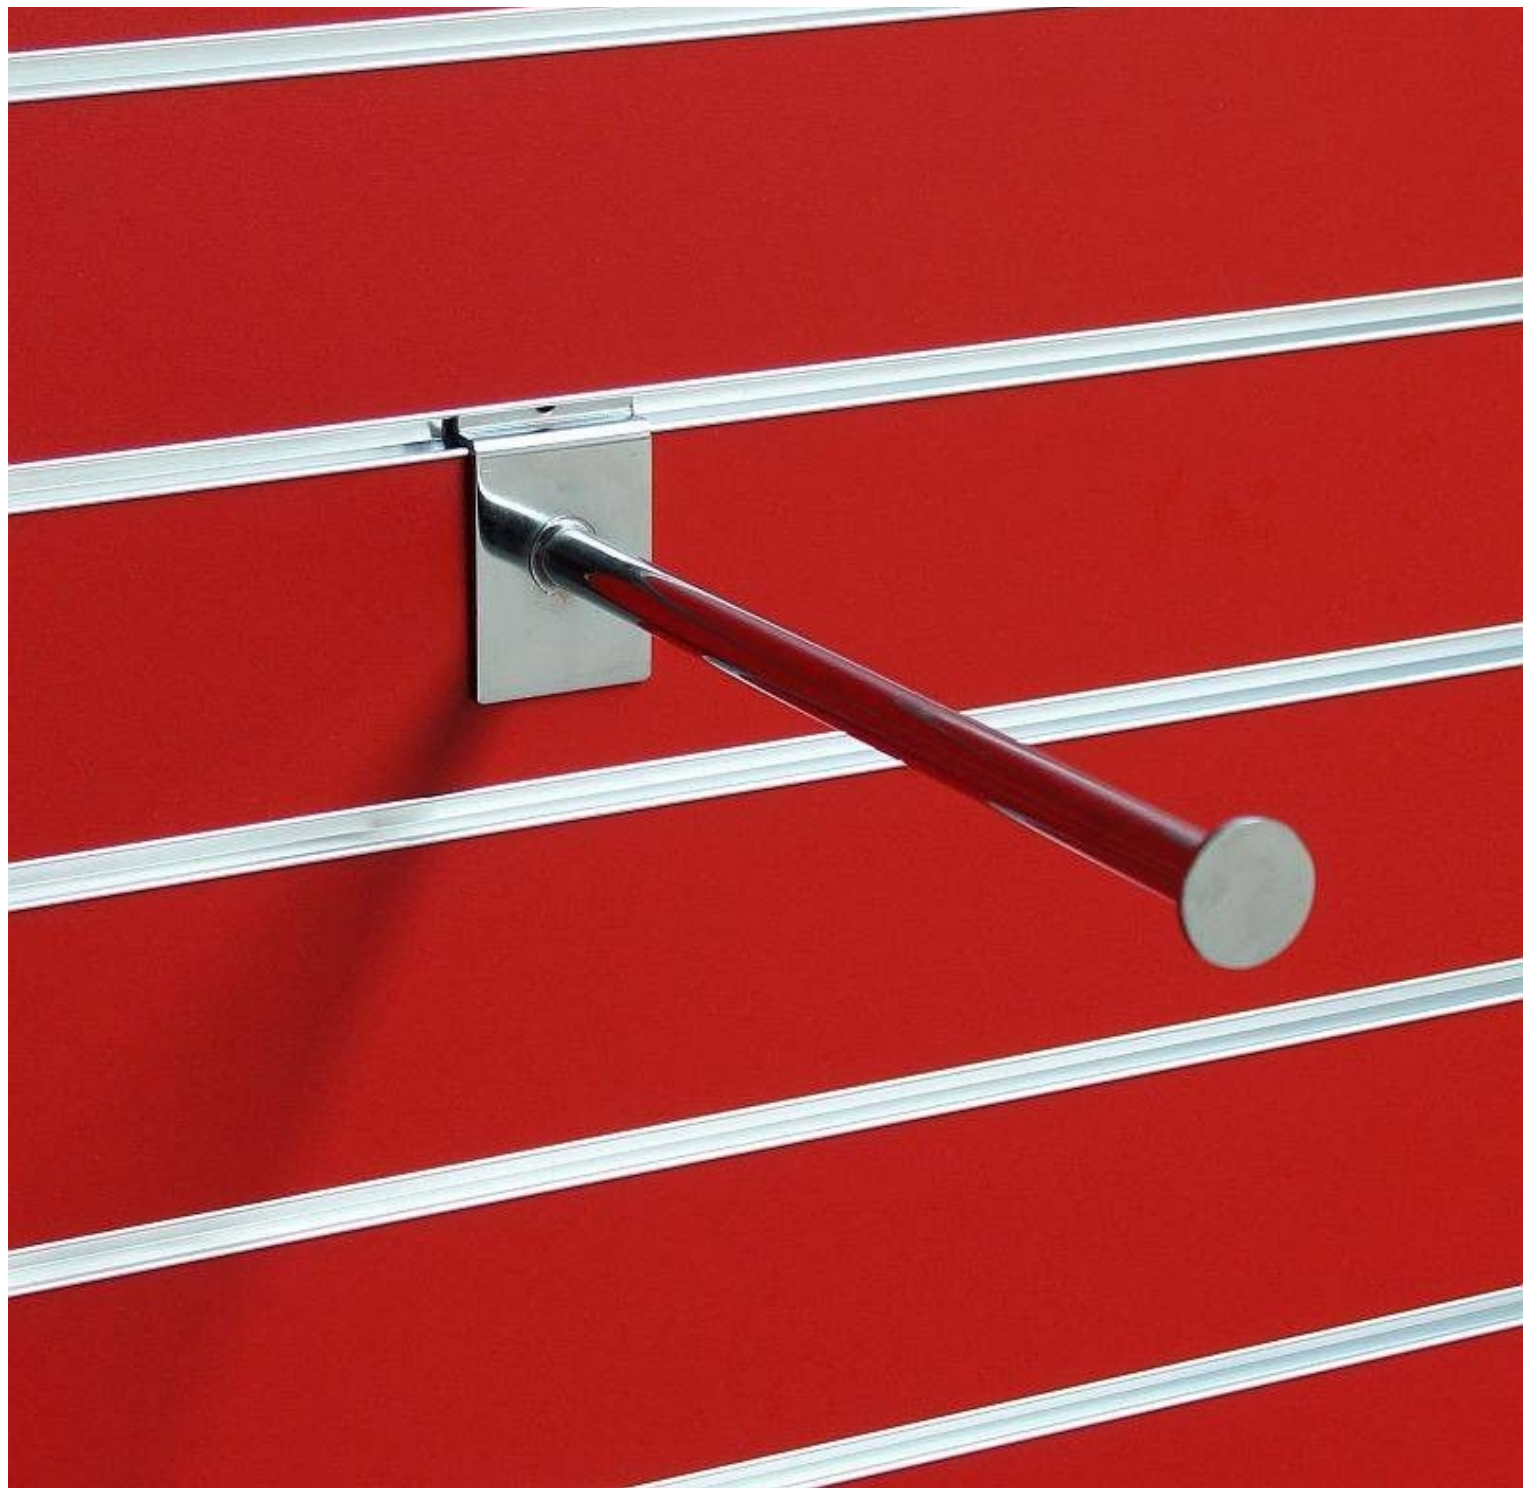

FEATURES

Brand	Mobilier shopping
Base	
Fitting	
Color	Metal
Ref	tig-de-pre-3408
ID	3408
Delivery schedule	1-5 working days
Category	Slatwall and fittings
Type	Store furniture

DETAIL

Front bar for grooved panels. Mannequins Shopping offers you a selection of furniture for your point of sale. Among our selections of furniture, find our grooved panels and front bar to display your clothes.