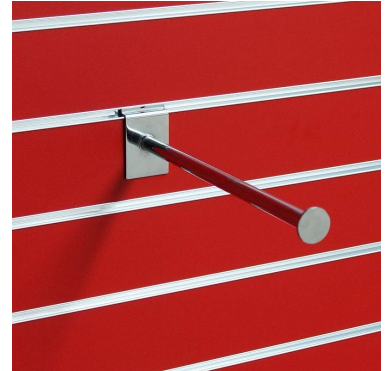

Presentation rod 300 mm **8.50 €Ex VAT**

Slatwall and fittings

FEATURES

Brand	Mobilier shopping
Base Fitting	
Color	Metal
Ref ID	tig-de-pre-3408 3408
Delivery schedule	1-5 working days
Category	Slatwall and fittings
Type	Store furniture

DETAIL

Front bar for grooved panels. Mannequins Shopping offers you a selection of furniture for your point of sale. Among our selections of furniture, find our grooved panels and front bar to display your clothes.

DESCRIPTION

Front bar for displaying clothes. **The front bar** is ideal for displaying clothes and other items. The presentation rod is straight and can be hooked. **The rod** is 300 mm long.

Presentation rod 300 mm

Slatwall and fittings - Photo n° 1

FEATURES

Brand	Mobilier shopping
Base	
Fitting	
Color	Metal
Ref	tig-de-pre-3408
ID	3408
Delivery schedule	1-5 working days
Category	Slatwall and fittings
Type	Store furniture