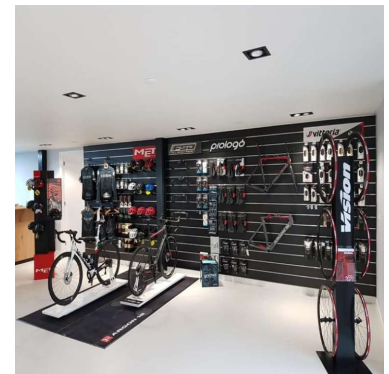

Metallic grey grooved panel 10 cm . 95.00 €Ex VAT

Slatwall and fittings

FEATURES

Brand	Mobilier shopping
Base	
Fitting	
Color	Gris
Ref	pan-rai-gri-3419
ID	3419
Delivery schedule	1-5 working days
Category	Slatwall and fittings
Type	Store furniture

DETAIL

Slatwall grey metallic, with aluminium profile 10cm. Mannequins Shopping offers you a selection of display furniture for your shop. Among our display furniture, you will find our slatwall and grooved panels as well as their accessories.

DESCRIPTION

Light grey slatwall made of high quality MDF. This slatwall is ideal for the wall display of your articles in shops. On this slatwall you can add accessories such as shelves, hooks etc. The thickness of the slatwall is 18mm. The dimensions of the slatwall are 120x120 cm, and the distance between the aluminium profiles is 10cm.

This slatwall is sold with aluminium profile.

Metallic grey grooved panel 10 cm .