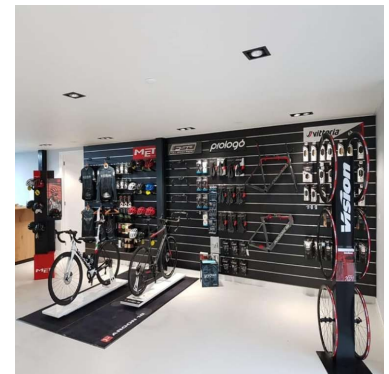

Light grey grooved panel 15 cm **89.95 €Ex VAT** Slatwall and fittings

FEATURES

Brand	Mobilier shopping
Base	
Fitting	
Color	Gris
Ref	pan-rai-gri-3417
ID	3417
Delivery schedule	1-5 working days
Category	Slatwall and fittings
Type	Store furniture

DETAIL

Slatwall light grey, with aluminium profile 15cm. Mannequins Shopping offers you a selection of display furniture for your shop. Among our display furniture, you will find our slatwall and grooved panels as well as their accessories.

DESCRIPTION

Light grey slatwall made of high quality MDF. **This slatwall** is ideal for the wall display of your articles in shops. On this slatwall you can add accessories such as shelves, hooks etc. The thickness of the slatwall is 18mm. The dimensions of the slatwall are 120x120 cm, and the distance between the aluminium profiles is 15cm.

This slatwall is sold with aluminium profile.

Light grey grooved panel 15 cm