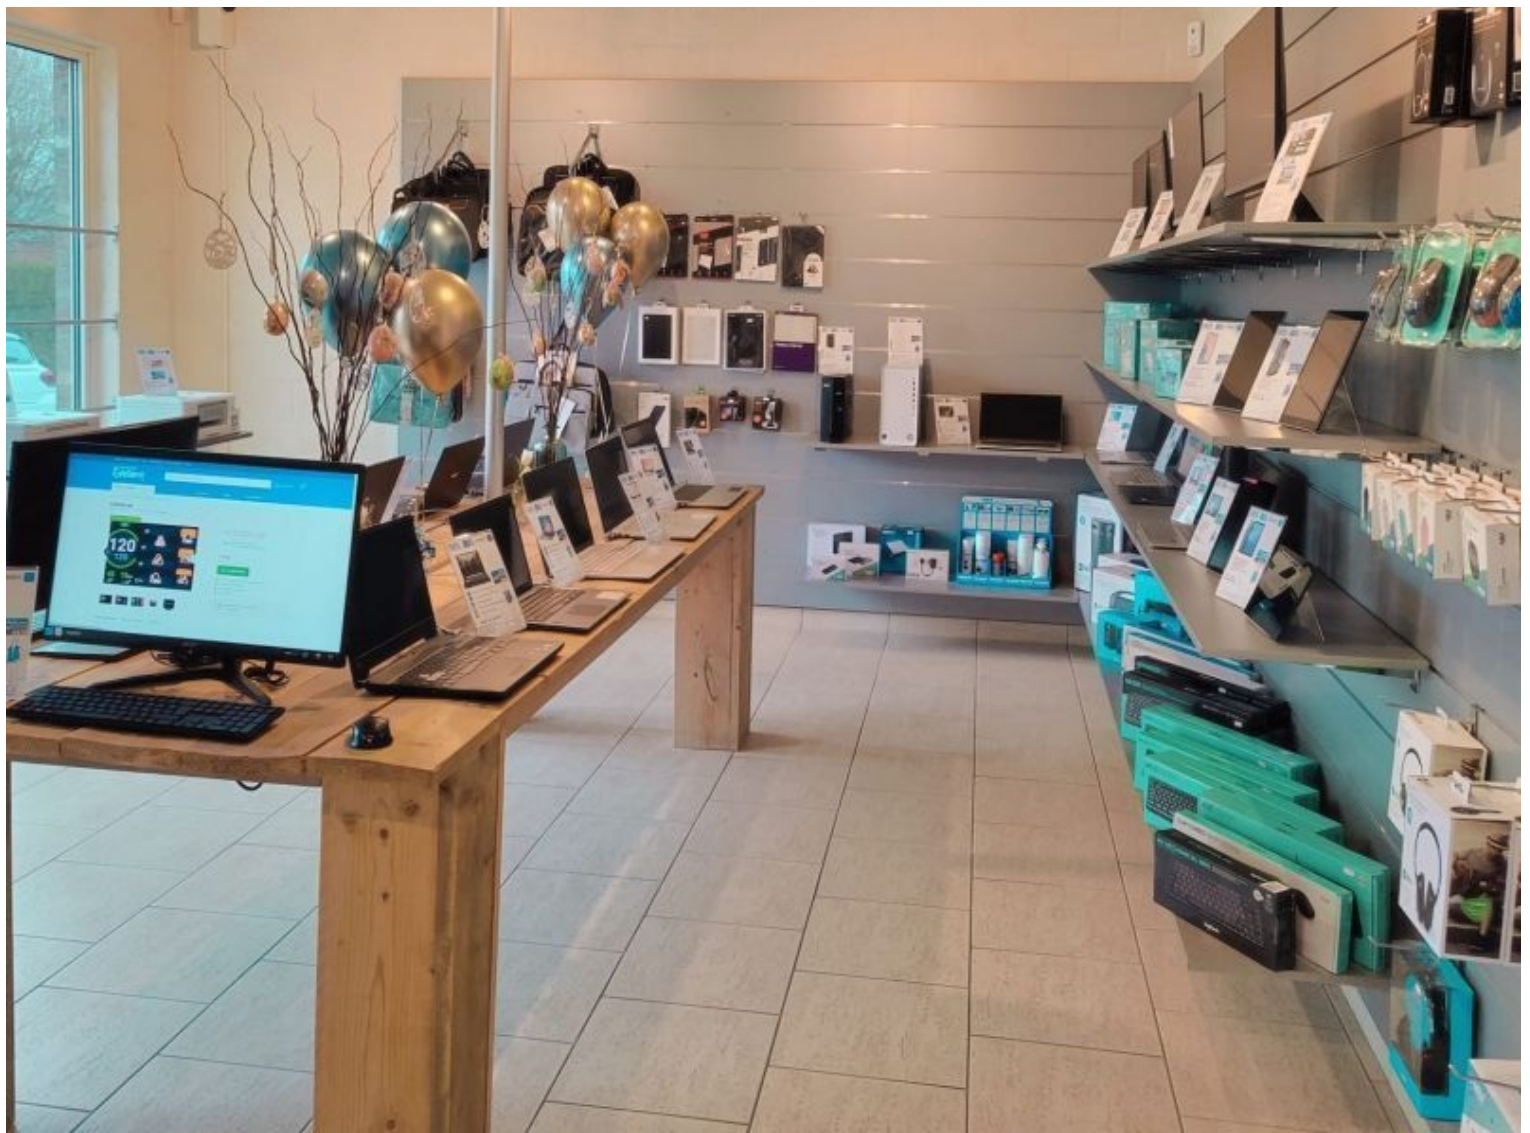

FEATURES

Brand	Mobilier shopping
Base Fitting	
Color	Gris
Ref ID	pan-rai-gri-3417 3417
Delivery schedule	1-5 working days
Category	Slatwall and fittings
Type	Store furniture

DETAIL

Slatwall light grey, with aluminium profile 15cm. Mannequins Shopping offers you a selection of display furniture for your shop. Among our display furniture, you will find our slatwall and grooved panels as well as their accessories.

Light grey grooved panel 15 cm Slatwall and fittings - Photo n° 7