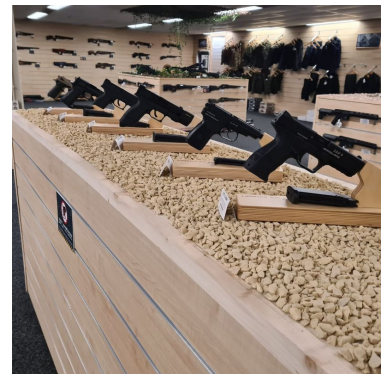

Grooved wood panel 20 cm **85.00 €Ex VAT** Slatwall and fittings

FEATURES

Brand	Mobilier shopping
Base	
Fitting	
Color	Bois
Ref	pan-rai-boi-3430
ID	3430
Delivery schedule	1-5 working days
Category	Slatwall and fittings
Type	Store furniture

DETAIL

Slatwall light wood. 120 x 120 cm Mannequins Shopping offers you a selection of display furniture for your shops. Among our selection you will find our slatwall and grooved panels.

DESCRIPTION

Grooved panel light wood MDF. **This slatwall** is ideal for displaying your products in the shop. **The slatwall** allows you to optimize your sales space in your shop, thanks to its wall mounting. The panel measures 120 x 120 cm and the aluminium profile measures 15 cm. **This panel** is sold with an aluminium profile.