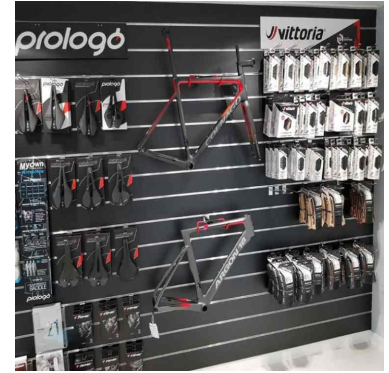

Grooved wall panel red 89.95 €Ex VAT

Slatwall and fittings

FEATURES

Brand	Mobilier shopping
Base	
Fitting	
Color	Rouge
Ref	pan-rai-mur-3403
ID	3403
Delivery schedule	1-5 working days
Category	Slatwall and fittings
Type	Store furniture

DETAIL

Red grooved panel, to be fixed to the wall. Mannequins Shopping offers you a selection of furniture for shops. Among our selection of furniture you will find our grooved panels and fixings.

DESCRIPTION

Red grooved panel, to be fixed to the wall. **This grooved panel** is ideal for displaying clothing without taking up space in your sales outlet. This panel is made of high quality MDF and is ideal for displaying clothing without taking up too much space in your sales room. **The panel** is made of high quality MDF. The slats are 18mm thick. Sold with aluminium profile.