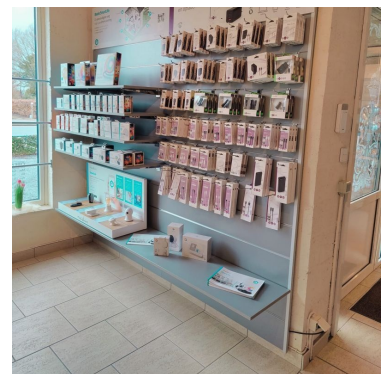

Grooved panel 20 cm light grey **85.00 €Ex VAT** Slatwall and fittings

FEATURES

Brand	Mobilier shopping
Base Fitting	
Color	Gris
Ref ID	pan-rai-20-3431 3431
Delivery schedule	1-5 working days
Category	Slatwall and fittings
Type	Store furniture

DETAIL

Slatwall light grey. 120 x 120 cm. Mannequins Shopping offers you a selection of display furniture. Among our selection you will find our slatwall and grooved panels.

DESCRIPTION

Grooved panel light grey 20 cm.
This slatwall is ideal for displaying your products in the shop. The slatwall allows you to optimize your sales area in the shop thanks to its wall mounting. The slatwall measures 120 x 120 cm and the aluminium profile 15 cm. Sold with aluminium profile.

Grooved panel 20 cm light grey