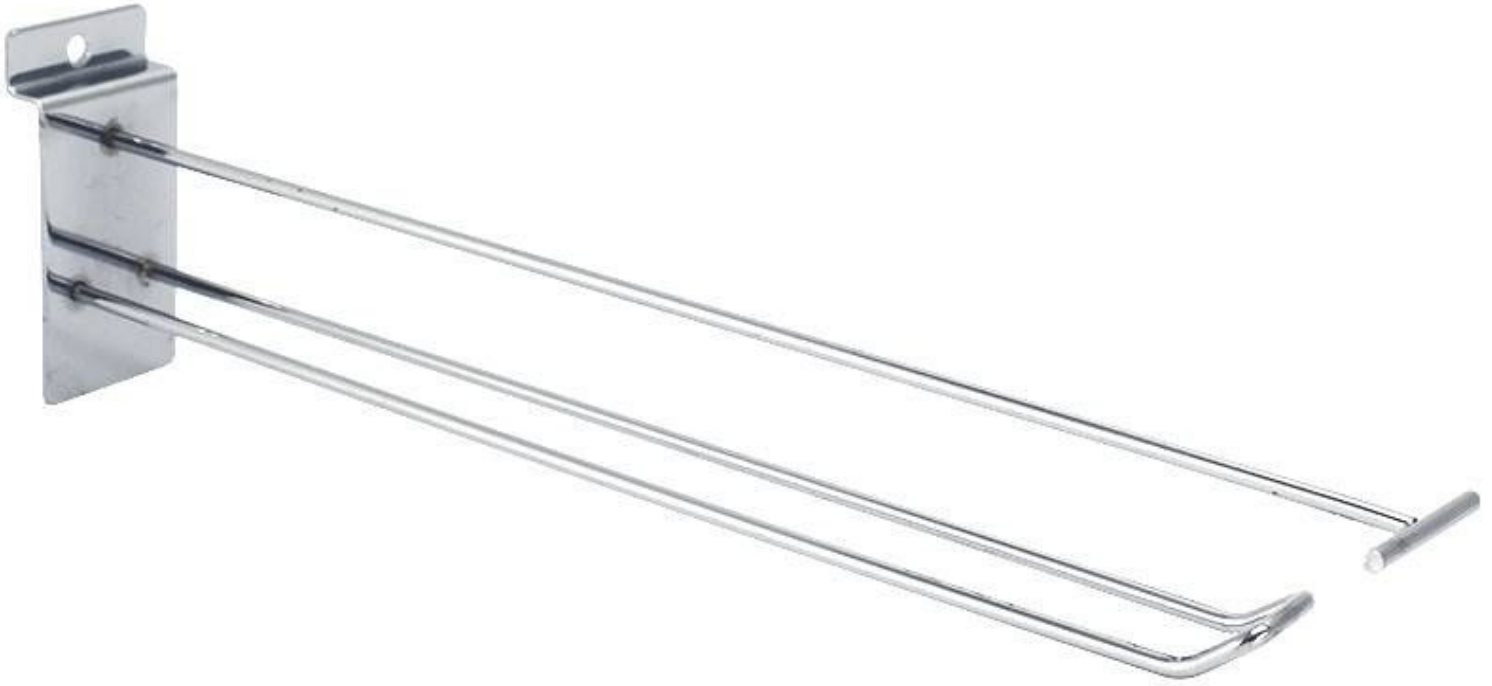

Euro hook, with top bar, L=30 cm, chrome **1.80 €Ex VAT**
Slatwall and fittings

FEATURES

DETAIL

Brand	Mobilier shopping
Base	
Fitting	
Color	Metal
Ref	cro-eur-ave-3571
ID	3571
Delivery schedule	1-5 working days
Category	Slatwall and fittings
Type	Store furniture

DESCRIPTION

Euro hook, with top bar, L=30 cm, chrome

Slatwall and fittings - Photo n° 1

FEATURES

Brand	Mobilier shopping
Base	
Fitting	
Color	Metal
Ref	cro-eur-ave-3571
ID	3571
Delivery schedule	1-5 working days
Category	Slatwall and fittings
Type	Store furniture