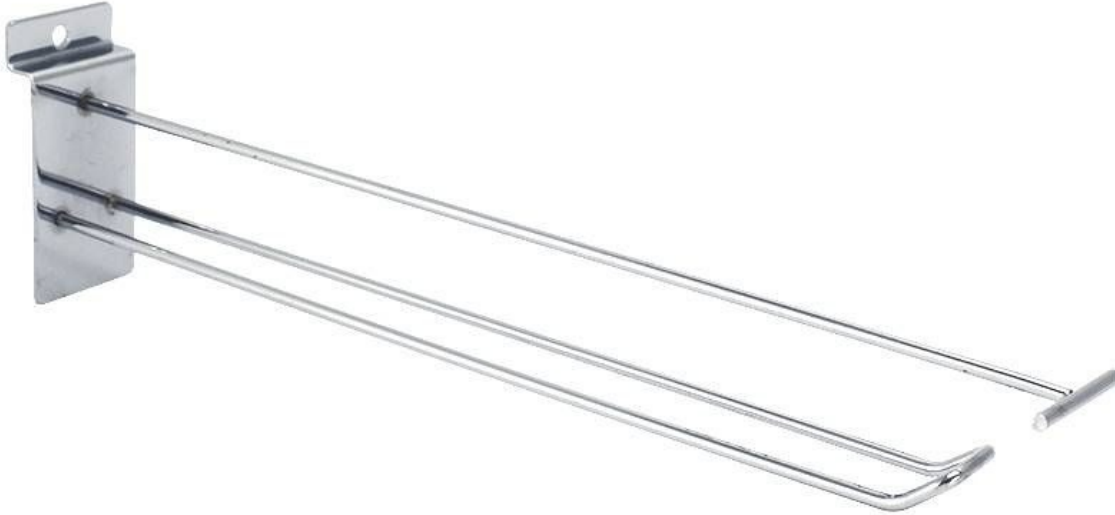

Euro hook, with top bar, L=30 cm, chrome **1.80 €Ex VAT**
Slatwall and fittings

FEATURES

DETAIL

Brand	Mobilier shopping
Base	
Fitting	
Color	Metal
Ref	cro-eur-ave-3571
ID	3571
Delivery schedule	1-5 working days
Category	Slatwall and fittings
Type	Store furniture

DESCRIPTION

Euro hook, with top bar, L=30 cm, chrome

Slatwall and fittings - Photo n° 1

FEATURES

Brand	Mobilier shopping
Base	
Fitting	
Color	Metal
Ref	cro-eur-ave-3571
ID	3571
Delivery schedule	1-5 working days
Category	Slatwall and fittings
Type	Store furniture