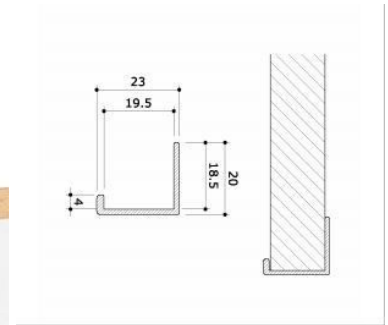

edges for slatwall black 120cm **9.00 €Ex VAT**

Slatwall and fittings

FEATURES

Brand	Mobilier shopping
Base	
Fitting	
Color	Noir
Ref	cor-pou-pan-3561
ID	3561
Delivery schedule	1-5 working days
Category	Slatwall and fittings
Type	Store furniture

DETAIL

DESCRIPTION

edges for slatwall black 120cm

edges for slatwall black 120cm

Slatwall and fittings - Photo n° 1

FEATURES

Brand	Mobilier shopping
Base	
Fitting	
Color	Noir
Ref	cor-pou-pan-3561
ID	3561
Delivery schedule	1-5 working days
Category	Slatwall and fittings
Type	Store furniture

DETAIL

edges for slatwall black 120cm

Slatwall and fittings - Photo n° 2

FEATURES

DETAIL

Brand	Mobilier shopping
Base	
Fitting	
Color	Noir
Ref	cor-pou-pan-3561
ID	3561
Delivery schedule	1-5 working days
Category	Slatwall and fittings
Type	Store furniture