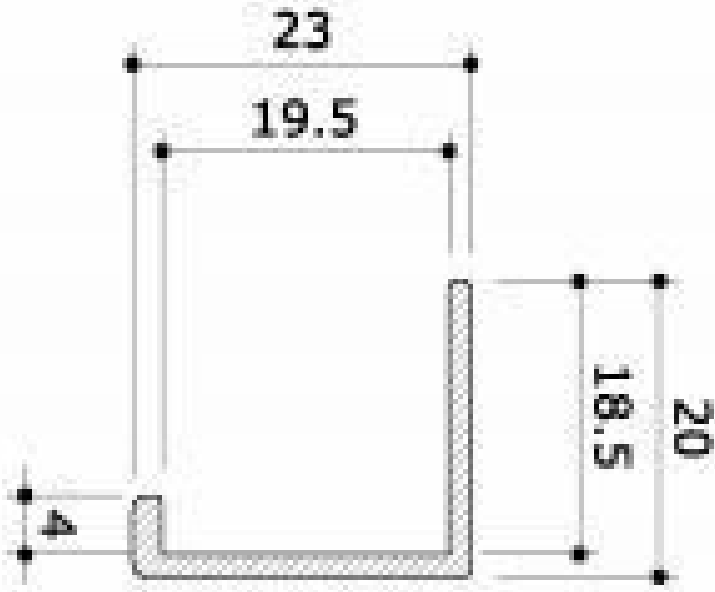

DETAIL

DESCRIPTION

edges for slatwall black 120cm

edges for slatwall black 120cm

Slatwall and fittings - Photo n° 1

FEATURES

Brand	Mobilier shopping
Base	
Fitting	
Color	Noir
Ref	cor-pou-pan-3561
ID	3561
Delivery schedule	1-5 working days
Category	Slatwall and fittings
Type	Store furniture

DETAIL

edges for slatwall black 120cm

Slatwall and fittings - Photo n° 2

FEATURES

DETAIL

Brand	Mobilier shopping
Base	
Fitting	
Color	Noir
Ref	cor-pou-pan-3561
ID	3561
Delivery schedule	1-5 working days
Category	Slatwall and fittings
Type	Store furniture