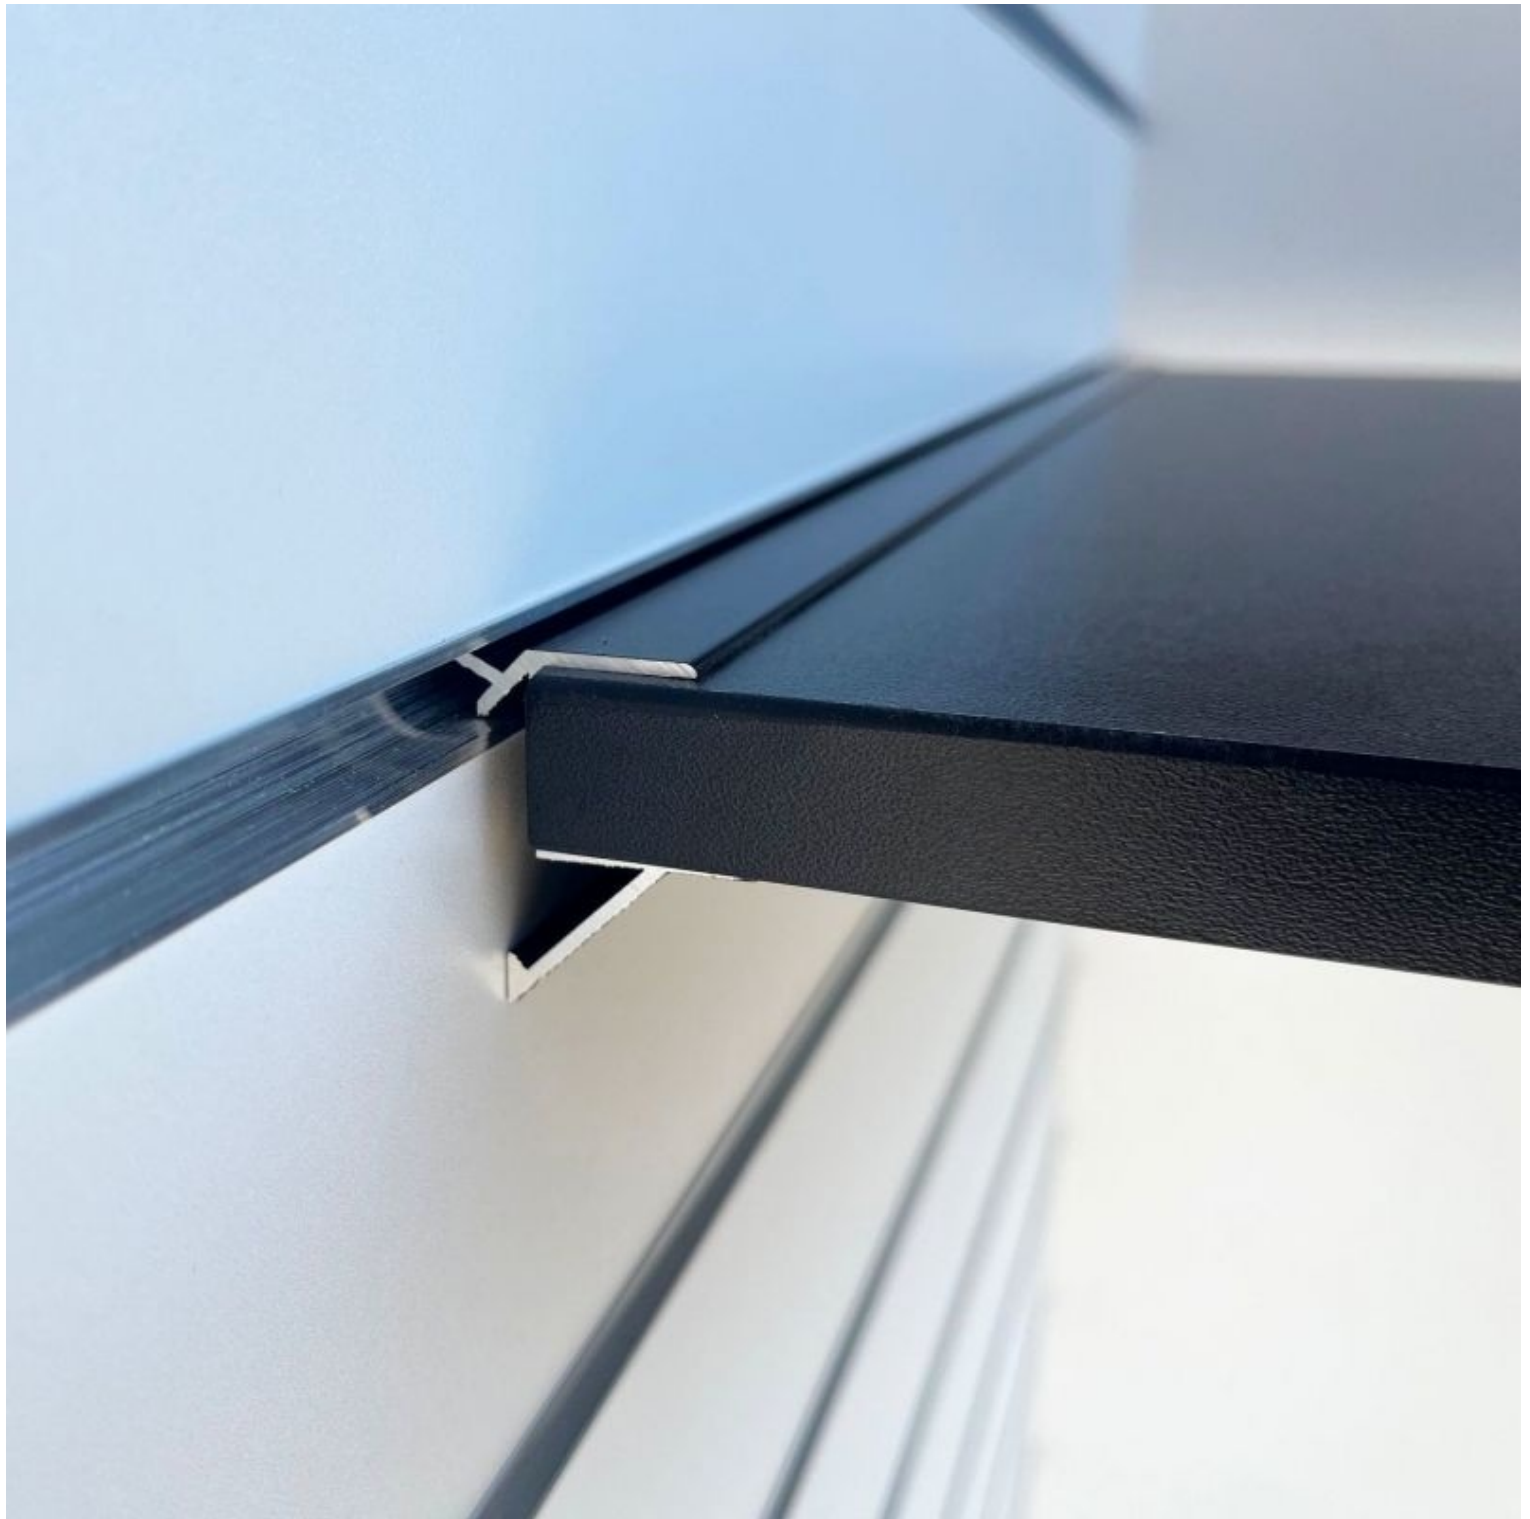

Slatwall and fittings - Photo n° 1

FEATURES

Brand	Mobilier shopping
Base Fitting	
Color	Noir
Ref	sup-eta-noi-3741
ID	3741
Delivery schedule	1-5 working days
Category	Slatwall and fittings
Type	Store furniture

DETAIL

Black Shelf support for grooved panels L=390mm

Slatwall and fittings - Photo n° 2