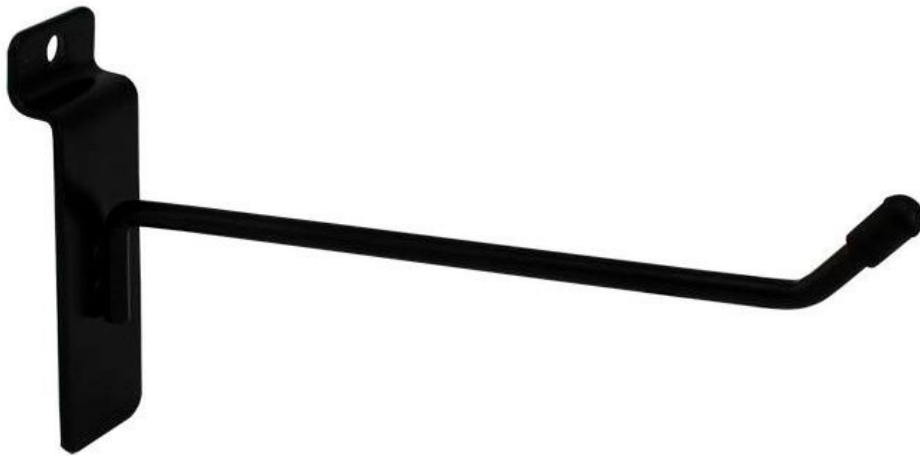

Black Hook for grooved panel 20 cm **1.40 €Ex VAT**

Slatwall and fittings

FEATURES

DETAIL

Brand	Mobilier shopping
Base	
Fitting	
Color	Noir
Ref	cro-noi-pou-3585
ID	3585
Delivery schedule	1-5 working days
Category	Slatwall and fittings
Type	Store furniture

DESCRIPTION

Black single hook 20cm for slatwall. Standard with black cap at the end. The black cap may be easy to remove. Diameter 6mm. These shelves are supplied without inserts or metal brackets allowing them to be fixed on the grooved panels.

Black Hook for grooved panel 20 cm

Slatwall and fittings - Photo n° 1

FEATURES

Brand	Mobilier shopping
Base	
Fitting	
Color	Noir
Ref	cro-noi-pou-3585
ID	3585
Delivery schedule	1-5 working days
Category	Slatwall and fittings
Type	Store furniture

DETAIL

Black Hook for grooved panel 20 cm

Slatwall and fittings - Photo n° 2

FEATURES

Brand	Mobilier shopping
Base	
Fitting	
Color	Noir
Ref	cro-noi-pou-3585
ID	3585
Delivery schedule	1-5 working days
Category	Slatwall and fittings
Type	Store furniture