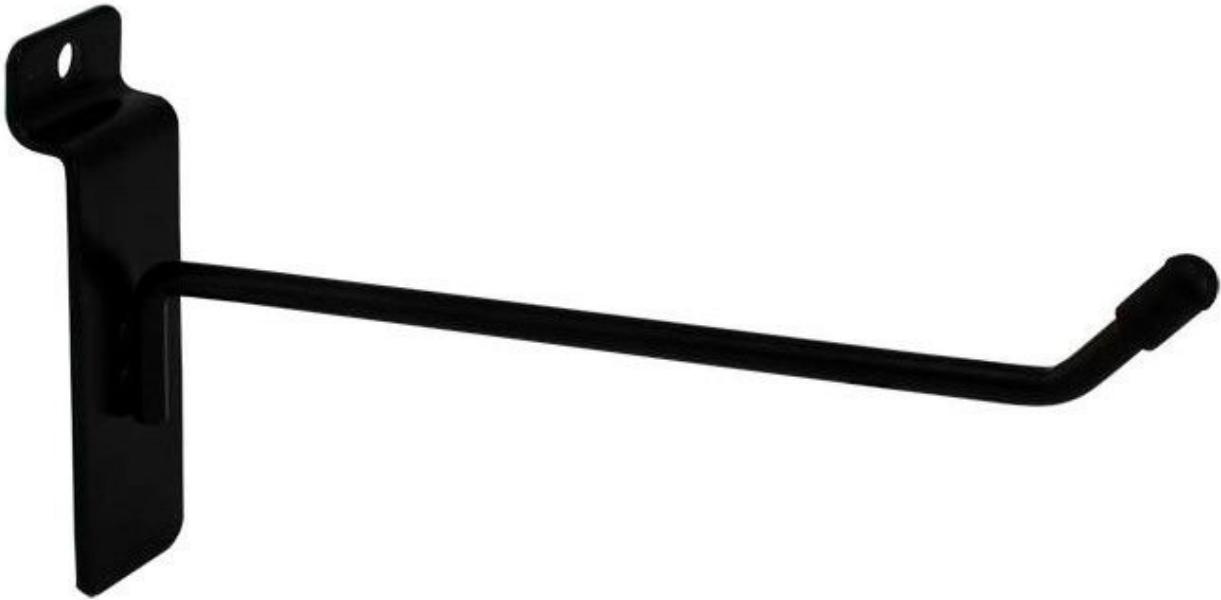

Black Hook for grooved panel 20 cm **1.40 €Ex VAT**

Slatwall and fittings

FEATURES

DETAIL

Brand	Mobilier shopping
Base	
Fitting	
Color	Noir
Ref	cro-noi-pou-3585
ID	3585
Delivery schedule	1-5 working days
Category	Slatwall and fittings
Type	Store furniture

DESCRIPTION

Black single hook 20cm for slatwall. Standard with black cap at the end. The black cap may be easy to remove. Diameter 6mm. These shelves are supplied without inserts or metal brackets allowing them to be fixed on the grooved panels.

Black Hook for grooved panel 20 cm

Slatwall and fittings - Photo n° 1

FEATURES

Brand	Mobilier shopping
Base	
Fitting	
Color	Noir
Ref	cro-noi-pou-3585
ID	3585
Delivery schedule	1-5 working days
Category	Slatwall and fittings
Type	Store furniture

DETAIL

Black Hook for grooved panel 20 cm

Slatwall and fittings - Photo n° 2

FEATURES

Brand	Mobilier shopping
Base	
Fitting	
Color	Noir
Ref	cro-noi-pou-3585
ID	3585
Delivery schedule	1-5 working days
Category	Slatwall and fittings
Type	Store furniture