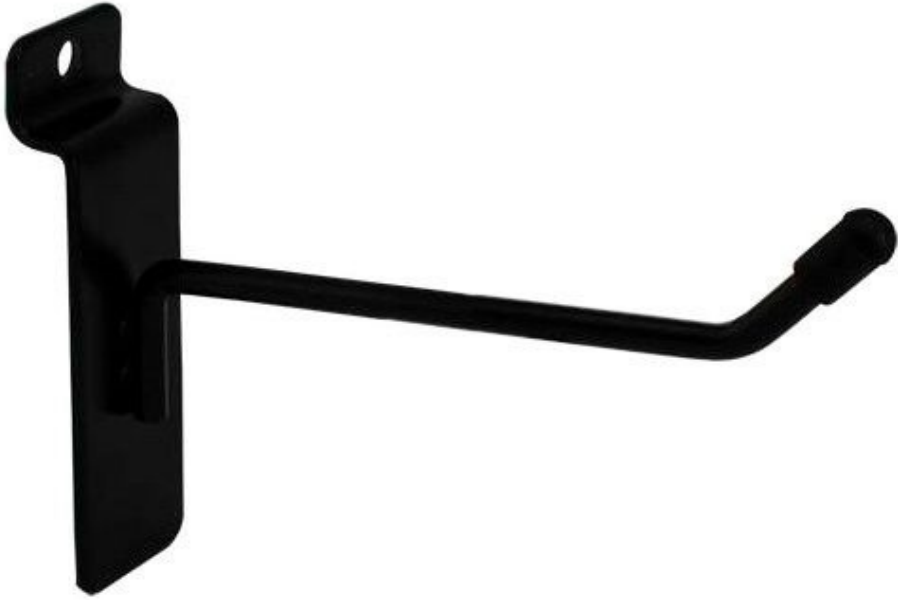

Black Hook for grooved panel 10 cm **1.35 €Ex VAT**

Slatwall and fittings

FEATURES

DETAIL

Brand	Presentoirs shopping
Base	
Fitting	
Color	Noir
Ref	cro-noi-pou-3586
ID	3586
Delivery schedule	1-5 working days
Category	Slatwall and fittings
Type	Store furniture

DESCRIPTION

Black single hook 10cm for slatwall. Standard with black cap at the end. The black cap may be easy to remove. These shelves are supplied without inserts or metal brackets allowing them to be fixed on the grooved panels.

Black Hook for grooved panel 10 cm

Slatwall and fittings - Photo n° 1

FEATURES

Brand	Presentoirs shopping
Base	
Fitting	
Color	Noir
Ref	cro-noi-pou-3586
ID	3586
Delivery schedule	1-5 working days
Category	Slatwall and fittings
Type	Store furniture