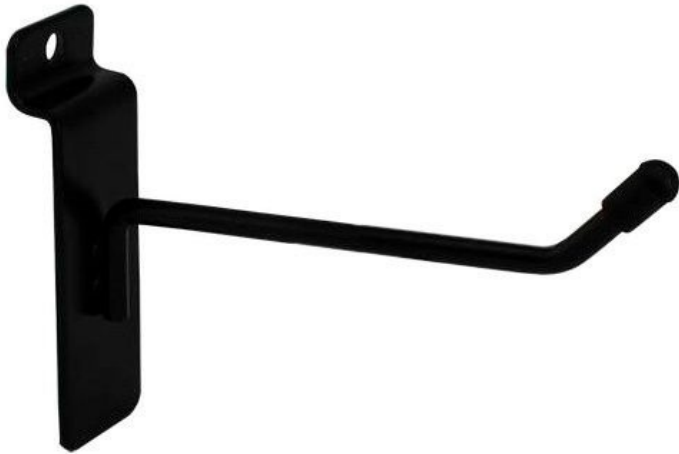

Black Hook for grooved panel 10 cm **1.35 €Ex VAT**

Slatwall and fittings

FEATURES

DETAIL

Brand	Presentoirs shopping
Base	
Fitting	
Color	Noir
Ref	cro-noi-pou-3586
ID	3586
Delivery schedule	1-5 working days
Category	Slatwall and fittings
Type	Store furniture

DESCRIPTION

Black single hook 10cm for slatwall. Standard with black cap at the end. The black cap may be easy to remove. These shelves are supplied without inserts or metal brackets allowing them to be fixed on the grooved panels.

Black Hook for grooved panel 10 cm

Slatwall and fittings - Photo n° 1

FEATURES

Brand	Presentoirs shopping
Base	
Fitting	
Color	Noir
Ref	cro-noi-pou-3586
ID	3586
Delivery schedule	1-5 working days
Category	Slatwall and fittings
Type	Store furniture