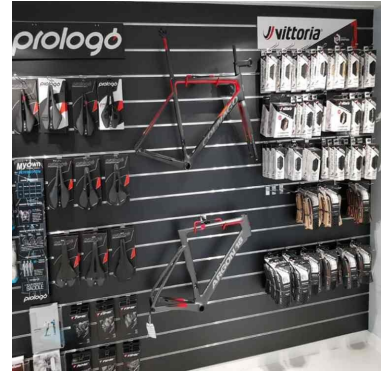

Black grooved panel 20 cm **85.00 €Ex VAT** Slatwall and fittings

FEATURES

Brand	Mobilier shopping
Base	
Fitting	
Color	Noir
Ref	pan-rai-noi-3429
ID	3429
Delivery schedule	1-5 working days
Category	Slatwall and fittings
Type	Store furniture

DETAIL

Slatwall black 20 cm, with aluminium profile. Mannequins Shopping offers you a selection of display furniture for your shops. Amongst our display units you will find our slatwall and grooved panels and their accessories.

DESCRIPTION

White grooved panel 20cm. 120 x 120 cm. **This slatwall** is ideal for displaying your products in the shop. The slatwall has a 20 cm aluminium profile and measures 120 x 120 cm. The slatwall system allows you to optimise the sales area in your shop. You can add accessories, such as front bars, shelves etc. Sold with aluminium profile.