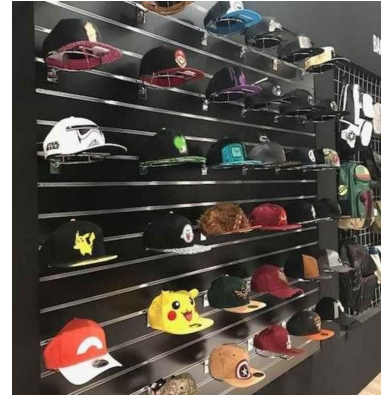

Black grooved panel 10 cm **95.00 €Ex VAT** Slatwall and fittings

FEATURES

Brand	Mobilier shopping
Base	
Fitting	
Color	Noir
Ref	pan-rai-noi-3425
ID	3425
Delivery schedule	1-5 working days
Category	Slatwall and fittings
Type	Store furniture

DETAIL

Slatwall black, 120 x 120 cm with aluminium profile. Mannequins Shopping offers you a selection of display furniture for your shops. Among our display furniture, you will find our slatwall and slatwall panels and their accessories.

DESCRIPTION

Black grooved panel in quality MDF. **This panel** is ideal for displaying your products in a shop. **The panel** measures 120 x 120 cm and has a 15 cm aluminium profile. The panel system allows you to optimise your sales area by fixing it to the wall. To complete the panel, it is possible to add accessories such as shelves, front bar, hooks. Sold with aluminium profile.