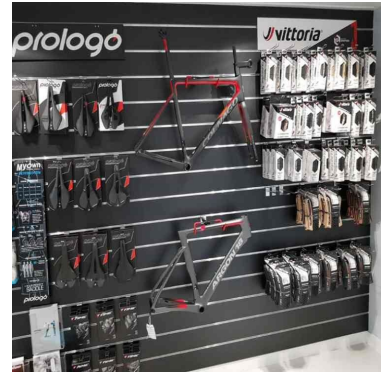

Black grooved panel 10 cm **95.00 €Ex VAT** Slatwall and fittings

FEATURES

Brand	Mobilier shopping
Base	
Fitting	
Color	Noir
Ref	pan-rai-noi-3425
ID	3425
Delivery schedule	1-5 working days
Category	Slatwall and fittings
Type	Store furniture

DETAIL

Slatwall black, 120 x 120 cm with aluminium profile. Mannequins Shopping offers you a selection of display furniture for your shops. Among our display furniture, you will find our slatwall and slatwall panels and their accessories.

DESCRIPTION

Black grooved panel in quality MDF. **This panel** is ideal for displaying your products in a shop. **The panel** measures 120 x 120 cm and has a 15 cm aluminium profile. The panel system allows you to optimise your sales area by fixing it to the wall. To complete the panel, it is possible to add accessories such as shelves, front bar, hooks. Sold with aluminium profile.