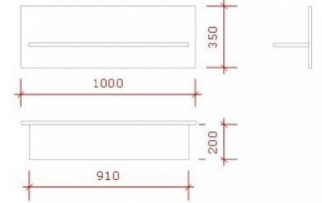

White shelf s-vec-013 **117.00 €Ex VAT**
Shelves **- 23.08 % 152.10**

FEATURES

Brand	Mannequins vitrine
Base	
Fitting	
Color	Blanc
Ref	eta-bla-bri-2303
ID	2303
Delivery schedule	1-5 working days
Category	Shelves
Type	Store furniture

DESCRIPTION

WALL SHELF WHITE HIGH BRIGHT WITH-013

White shelf s-vec-013

Shelves - Photo n° 1

FEATURES

Brand	Mannequins vitrine
Base	
Fitting	
Color	Blanc
Ref	eta-bla-bri-2303
ID	2303
Delivery schedule	1-5 working days
Category	Shelves
Type	Store furniture