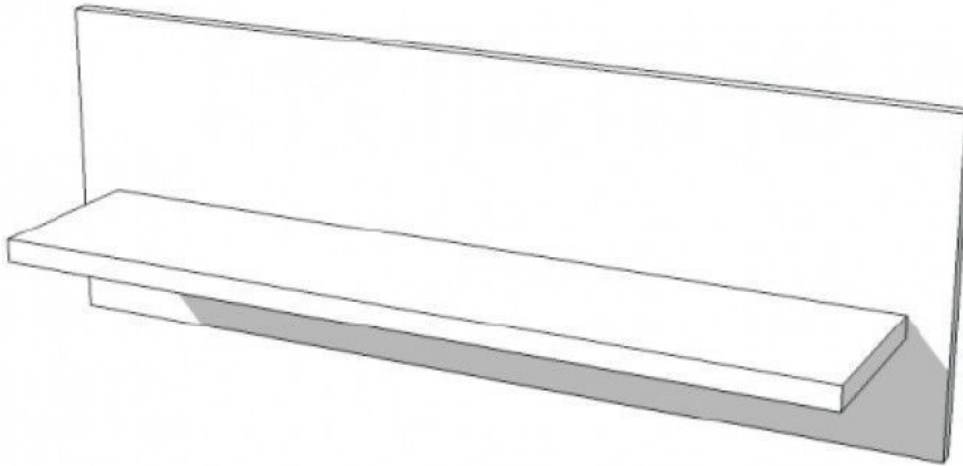

White shelf s-vec-013 **117.00 €Ex VAT**
Shelves **- 23.08 % 152.10**

FEATURES

Brand	Mannequins vitrine
Base	
Fitting	
Color	Blanc
Ref	eta-bla-bri-2303
ID	2303
Delivery schedule	1-5 working days
Category	Shelves
Type	Store furniture

DESCRIPTION

WALL SHELF WHITE HIGH BRIGHT WITH-013

White shelf s-vec-013

Shelves - Photo n° 1

FEATURES

Brand	Mannequins vitrine
Base	
Fitting	
Color	Blanc
Ref	eta-bla-bri-2303
ID	2303
Delivery schedule	1-5 working days
Category	Shelves
Type	Store furniture

White shelf s-vec-013

Shelves - Photo n° 2

FEATURES

Brand	Mannequins vitrine
Base Fitting	
Color	Blanc
Ref ID	eta-bla-bri-2303 2303
Delivery schedule	1-5 working days
Category	Shelves
Type	Store furniture