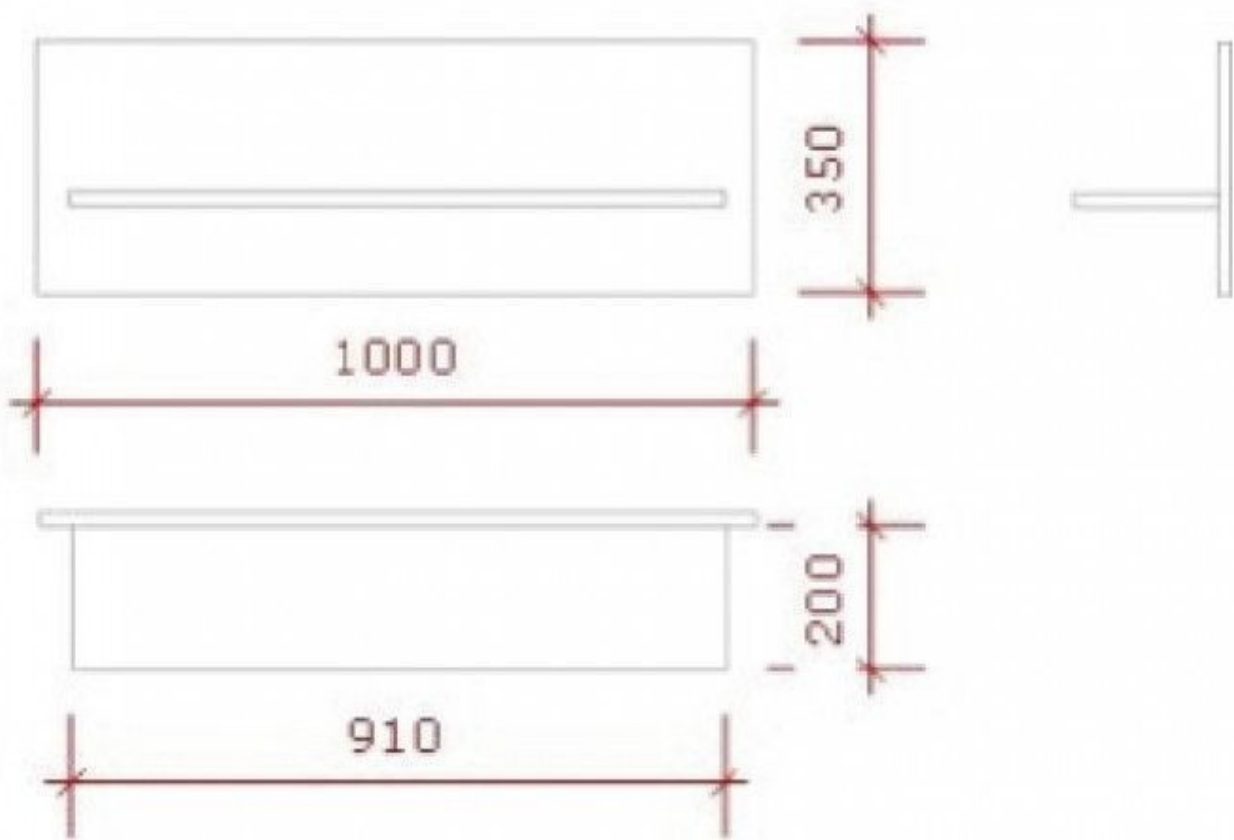

DESCRIPTION

WALL SHELF WHITE HIGH BRIGHT WITH-013

White shelf s-vec-013

Shelves - Photo n° 1

FEATURES

Brand	Mannequins vitrine
Base	
Fitting	
Color	Blanc
Ref	eta-bla-bri-2303
ID	2303
Delivery schedule	1-5 working days
Category	Shelves
Type	Store furniture

White shelf s-vec-013

Shelves - Photo n° 2

FEATURES

Brand	Mannequins vitrine
Base Fitting	
Color	Blanc
Ref ID	eta-bla-bri-2303 2303
Delivery schedule	1-5 working days
Category	Shelves
Type	Store furniture