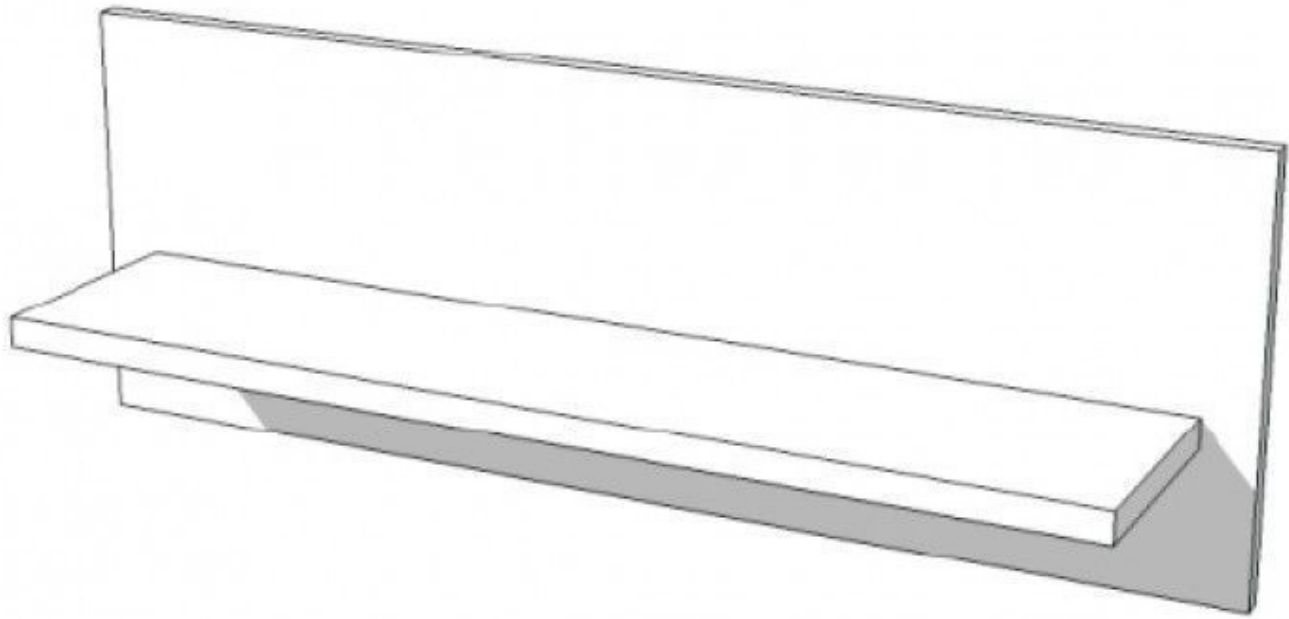

White shelf s-vec-013 **117.00 €Ex VAT**
Shelves **- 23.08 % 152.10**

FEATURES

Brand	Mannequins vitrine
Base	
Fitting	
Color	Blanc
Ref	eta-bla-bri-2303
ID	2303
Delivery schedule	1-5 working days
Category	Shelves
Type	Store furniture

DESCRIPTION

WALL SHELF WHITE HIGH BRIGHT WITH-013

White shelf s-vec-013

Shelves - Photo n° 1

FEATURES

Brand	Mannequins vitrine
Base	
Fitting	
Color	Blanc
Ref	eta-bla-bri-2303
ID	2303
Delivery schedule	1-5 working days
Category	Shelves
Type	Store furniture