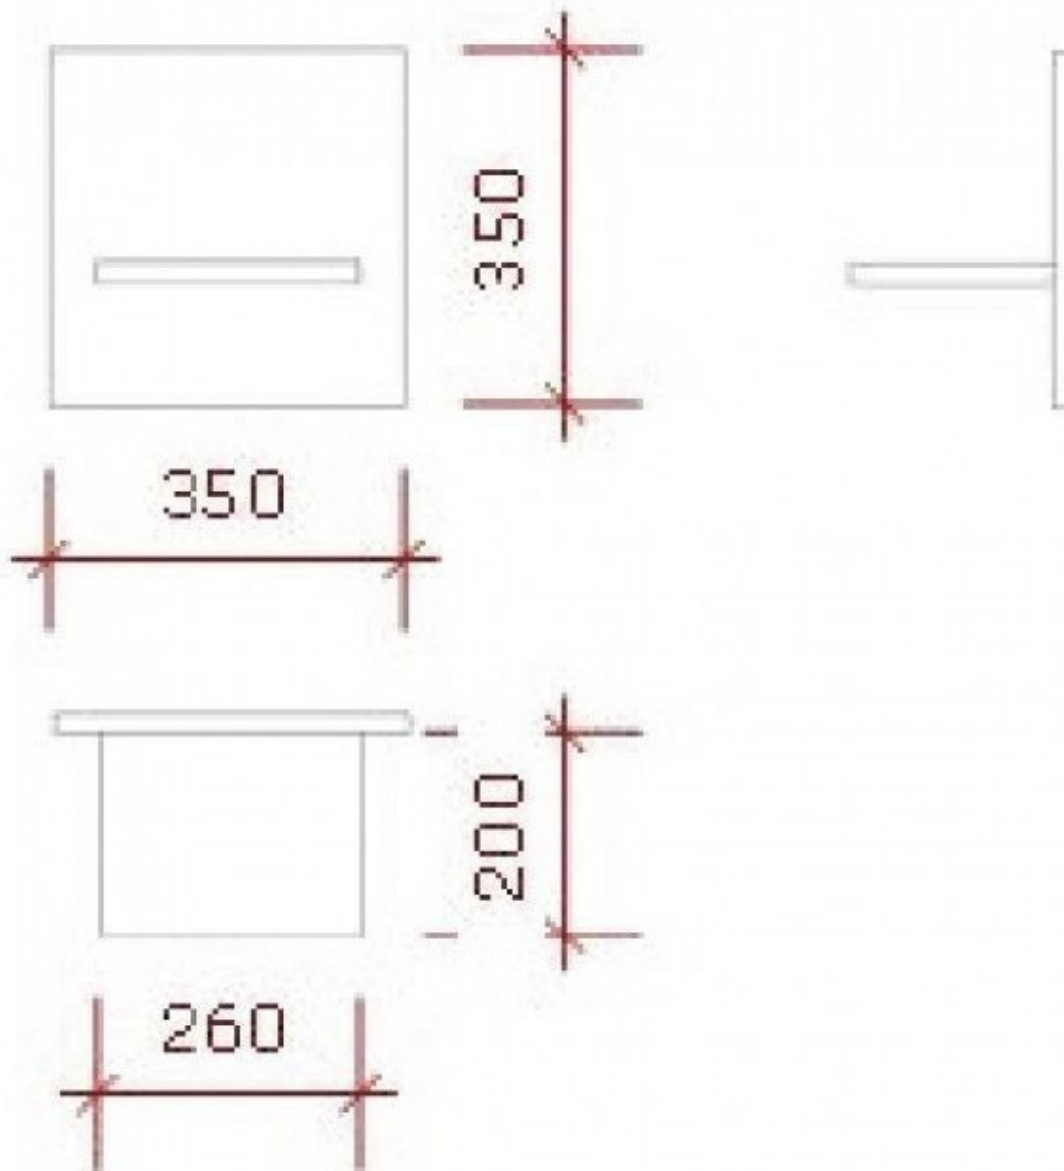

FEATURES

Brand	Mobilier shopping
Base	
Fitting	
Color	Blanc
Ref	eta-bla-bri-2305
ID	2305
Delivery schedule	1-5 working days
Category	Shelves
Type	Store furniture

DETAIL

Our store furniture will easily find its place in your store or trade. Need planning ideas? You can realize your online store layout project with us (by email or phone). Our products meet all the needs of store equipment.