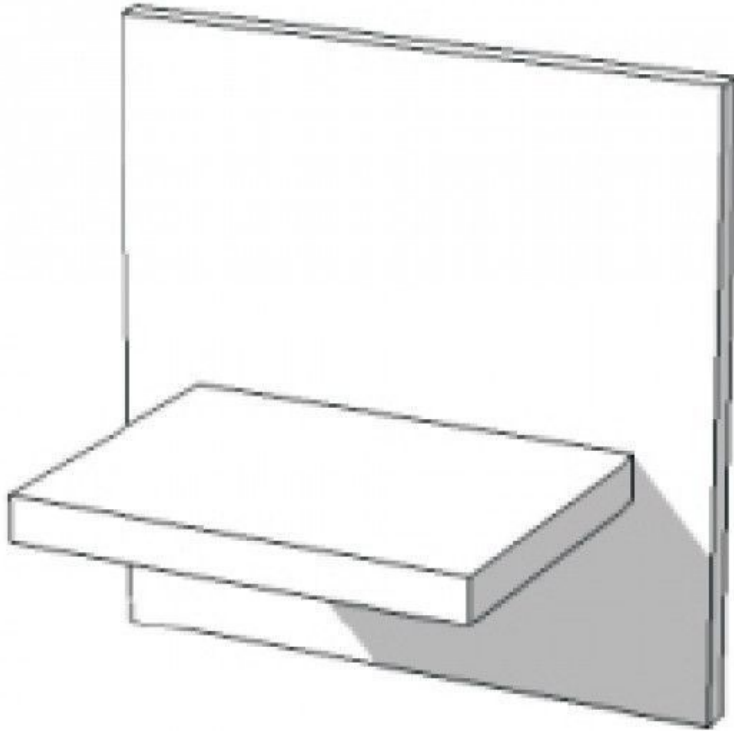

White glossy shelf **93.00 € Ex VAT**
Shelves **- 23.08 % 120.90**

FEATURES

Brand	Mobilier shopping
Base	
Fitting	
Color	Blanc
Ref	eta-bla-bri-2305
ID	2305
Delivery schedule	1-5 working days
Category	Shelves
Type	Store furniture

DESCRIPTION

Simple wall shelf.
Lacquered finish, minimalist. **Dimensions:**
Wide: 35 cm
High: 35 cm
Deep: 20 cm

White glossy shelf

Shelves - Photo n° 1

FEATURES

Brand	Mobilier shopping
Base	
Fitting	
Color	Blanc
Ref	eta-bla-bri-2305
ID	2305
Delivery schedule	1-5 working days
Category	Shelves
Type	Store furniture