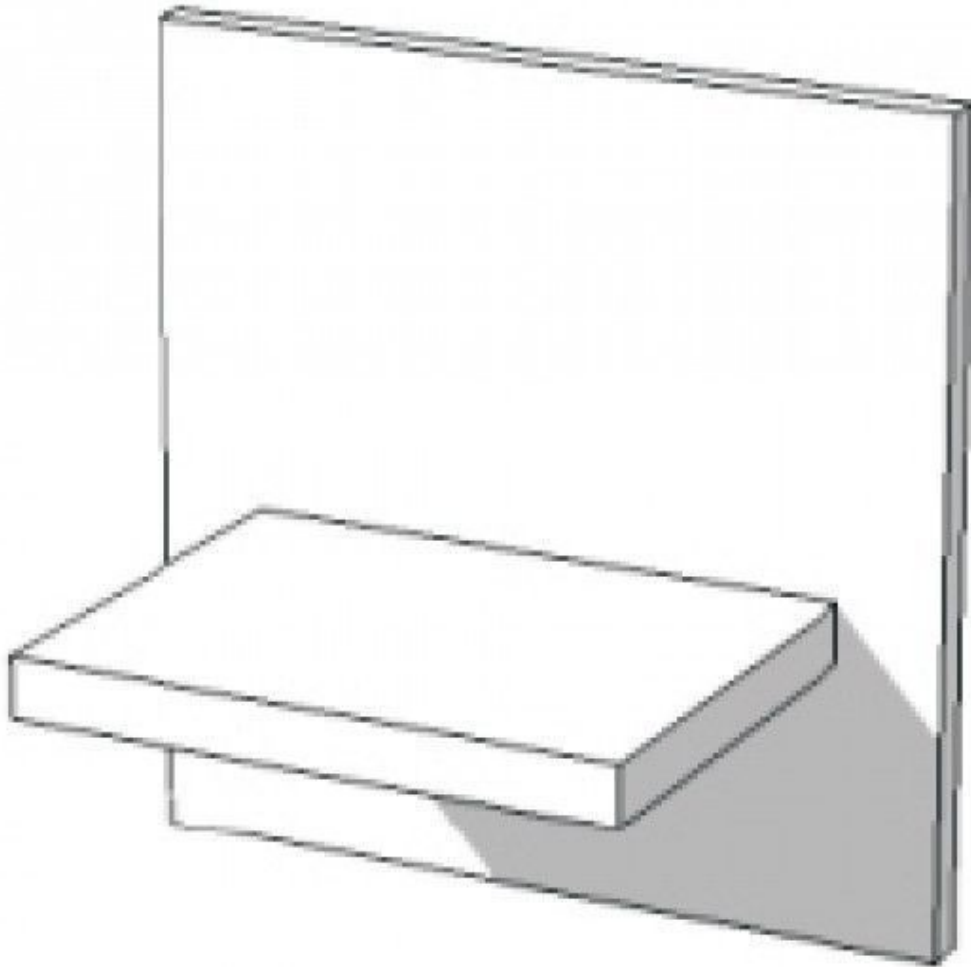

White glossy shelf **93.00 € Ex VAT**
Shelves **- 23.08 % 120.90**

FEATURES

Brand	Mobilier shopping
Base	
Fitting	
Color	Blanc
Ref	eta-bla-bri-2305
ID	2305
Delivery schedule	1-5 working days
Category	Shelves
Type	Store furniture

DESCRIPTION

Simple wall shelf.
Lacquered finish, minimalist. **Dimensions:**
Wide: 35 cm
High: 35 cm
Deep: 20 cm

White glossy shelf

Shelves - Photo n° 1

FEATURES

Brand	Mobilier shopping
Base	
Fitting	
Color	Blanc
Ref	eta-bla-bri-2305
ID	2305
Delivery schedule	1-5 working days
Category	Shelves
Type	Store furniture