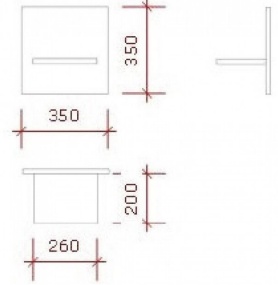

White glossy shelf **93.00 € Ex VAT**
Shelves **- 23.08 % 120.90**

FEATURES

Brand	Mobilier shopping
Base	
Fitting	
Color	Blanc
Ref	eta-bla-bri-2305
ID	2305
Delivery schedule	1-5 working days
Category	Shelves
Type	Store furniture

DESCRIPTION

Simple wall shelf.
Lacquered finish, minimalist. **Dimensions:**
Wide: 35 cm
High: 35 cm
Deep: 20 cm

White glossy shelf

Shelves - Photo n° 1

FEATURES

Brand	Mobilier shopping
Base	
Fitting	
Color	Blanc
Ref	eta-bla-bri-2305
ID	2305
Delivery schedule	1-5 working days
Category	Shelves
Type	Store furniture

White glossy shelf

Shelves - Photo n° 2

FEATURES

Brand	Mobilier shopping
Base	
Fitting	
Color	Blanc
Ref	eta-bla-bri-2305
ID	2305
Delivery schedule	1-5 working days
Category	Shelves
Type	Store furniture

DETAIL