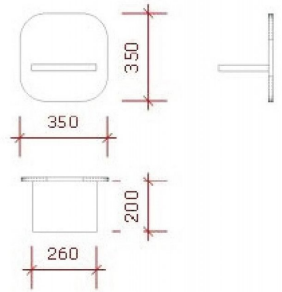

Single shelf for store in glossy white **93.00 €Ex VAT**  
Shelves **- 23.08 % 120.90**

FEATURES

Brand	Presentoirs shopping
Base	
Fitting	
Color	Blanc
Ref	eta-sim-pou-2304
ID	2304
Delivery schedule	1-5 working days
Category	Shelves
Type	Store furniture

DESCRIPTION

**Single shelf** for glossy white shop. The set consists of two independent boards to create a simple display for your store. **This shelf** is simple to install and is compatible with a whole range of accessories. Dimensions: Wide: 35 cm  
High: 35 cm  
Deep: 20 cm