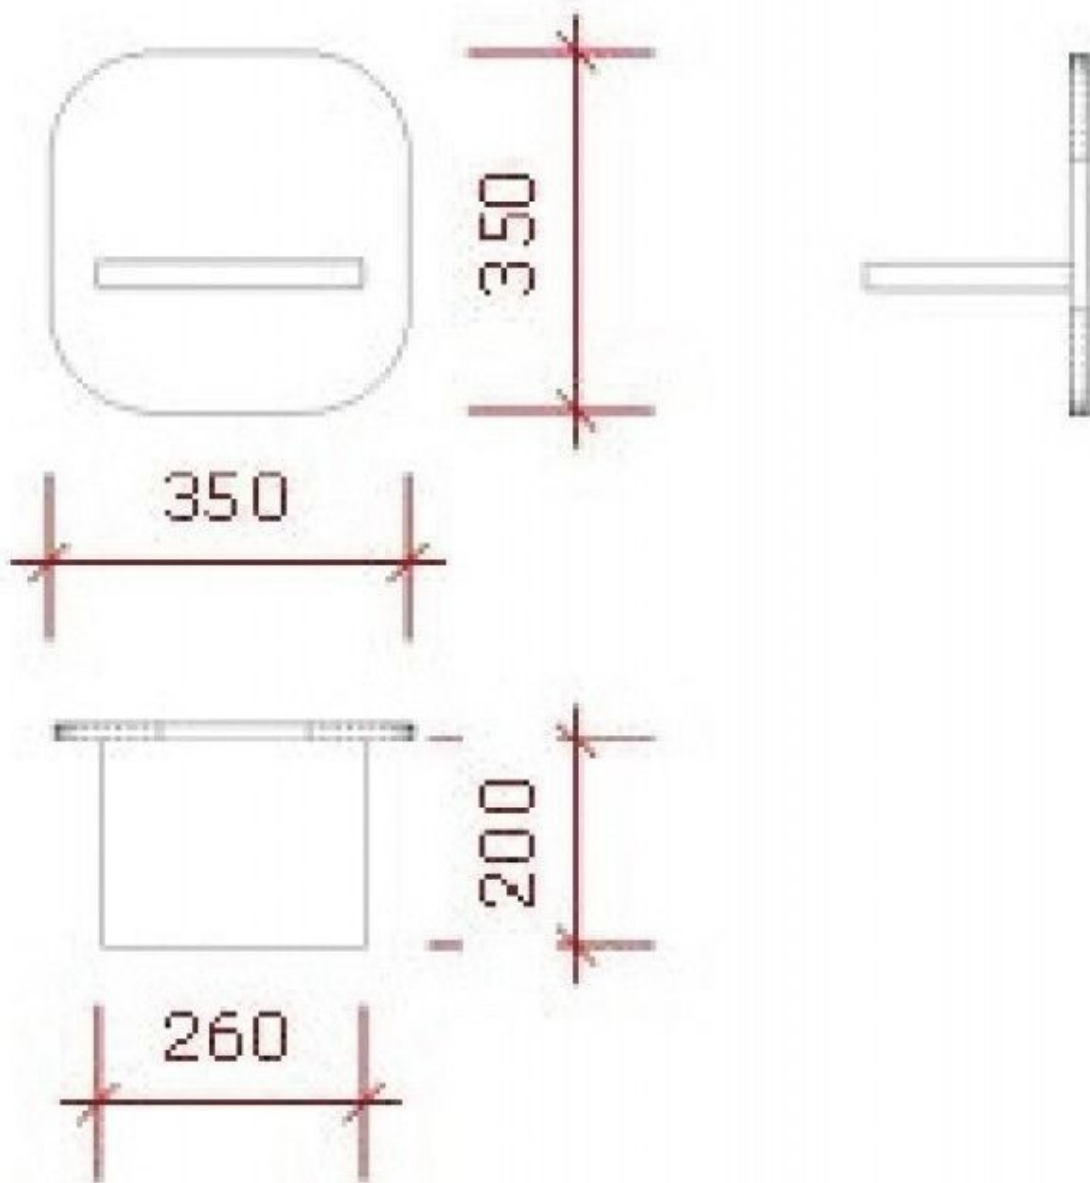

FEATURES

Brand	Presentoirs shopping
Base	
Fitting	
Color	Blanc
Ref	eta-sim-pou-2304
ID	2304
Delivery schedule	1-5 working days
Category	Shelves
Type	Store furniture

DETAIL

Our shop furniture can easily find its place in your shop or business. Do you need planning ideas? You can realize your online shop layout project with us (by e-mail or telephone). Our products meet all the requirements of the shop equipment.