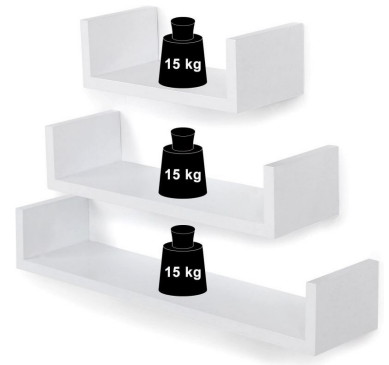

Set of 3 white wall shelves 32.70 € Ex VAT

Shelves

FEATURES

Brand	Mobilier shopping
Base	
Fitting	
Color	Blanc
Ref	lot-de-eta-2928
ID	2928
Delivery schedule	1-5 working days
Category	Shelves
Type	Store furniture

DETAIL

information on this batch of store and trade shelves:

- Shelf dimensions: 60 x 15 x 10 cm (large) , 45 x 15 x 10 cm (medium), 30 x 15 x 10 cm (small) (L x W x H)
- Interior dimensions: 56.4 x 15 x 8 cm (large), 41.4 x 15 x 8 cm (medium), 26.4 x 15 x 8 cm (small) (W x D x H)
- White color
- 3 x floating wall shelves (1 large, 1 medium and 1 small wall shelf)
- 6 x plastic expansion screws
- 6 x self-tapping screws

DESCRIPTION

Set of 3 Wall shelves for shops and businesses made of robust MDF. Thickness: 1.8 cm
High quality glossy paint with an elegant appearance and timeless design, these shelves will be suitable in your store, your business or your showroom
The maximum load of these shelves is 15 kg.

Set of 3 white wall shelves