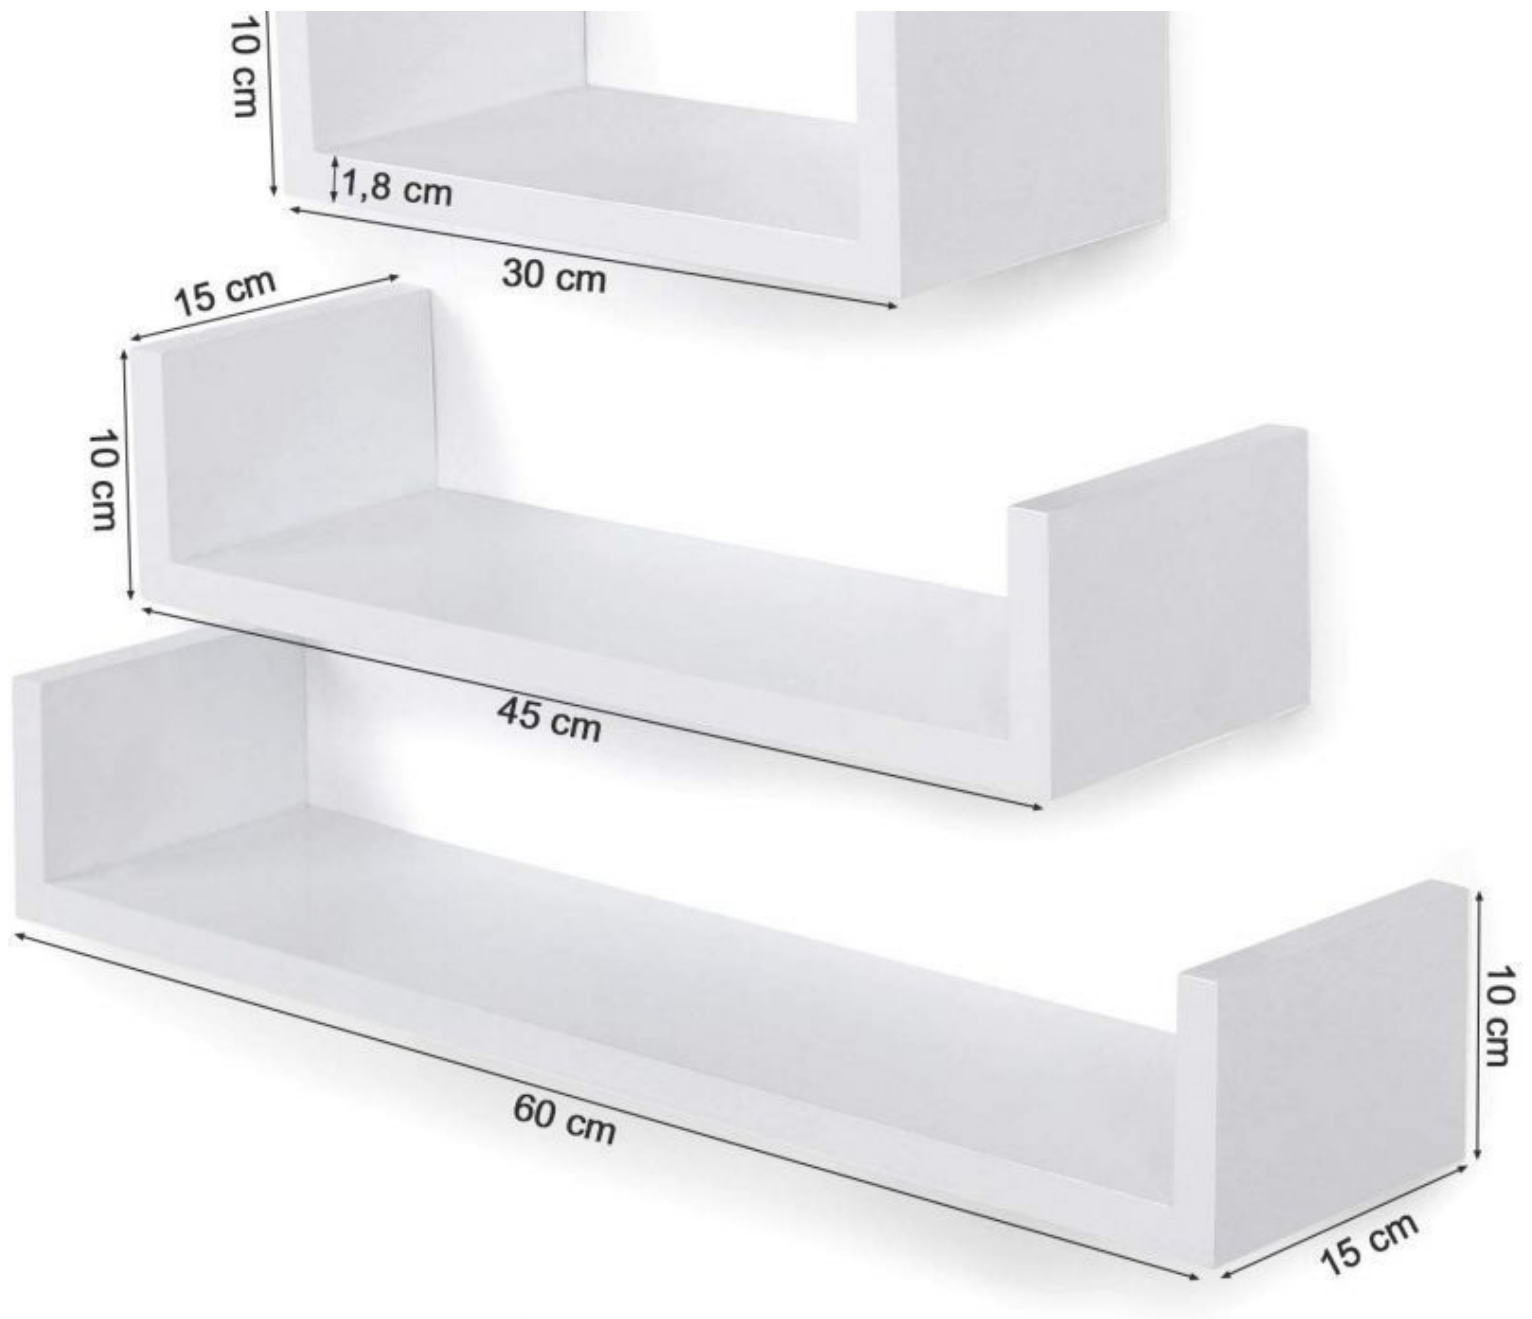

DETAIL

information on this batch of store and trade shelves:

- Shelf dimensions: 60 x 15 x 10 cm (large) , 45 x 15 x 10 cm (medium), 30 x 15 x 10 cm (small) (L x W x H)
- Interior dimensions: 56.4 x 15 x 8 cm (large), 41.4 x 15 x 8 cm (medium), 26.4 x 15 x 8 cm (small) (W x D x H)
- White color

- 3 x floating wall shelves (1 large, 1 medium and 1 small wall shelf)
- 6 x plastic expansion screws
- 6 x self-tapping screws

Set of 3 white wall shelves

Shelves - Photo n° 2

FEATURES

Brand	Mobilier shopping
Base	
Fitting	
Color	Blanc
Ref	lot-de-eta-2928
ID	2928
Delivery schedule	1-5 working days
Category	Shelves
Type	Store furniture

DETAIL

information on this batch of store and trade shelves:

- Shelf dimensions: 60 x 15 x 10 cm (large) , 45 x 15 x 10 cm (medium), 30 x 15 x 10 cm (small) (L x W x H)
- Interior dimensions: 56.4 x 15 x 8 cm (large), 41.4 x 15 x 8 cm (medium), 26.4 x 15 x 8 cm (small) (W x D x H)
- White color
- 3 x floating wall shelves (1 large, 1 medium and 1 small wall shelf)
- 6 x plastic expansion screws
- 6 x self-tapping screws