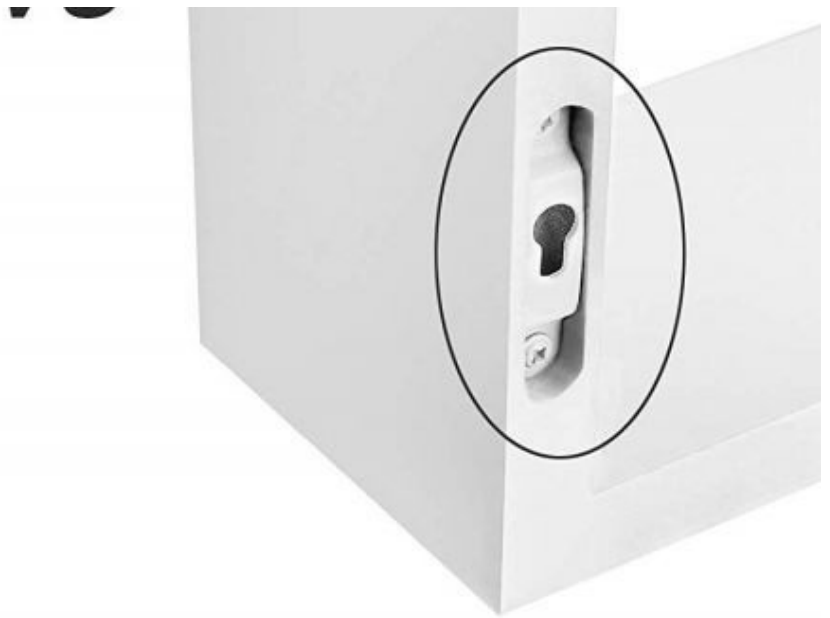

DETAIL

information on this batch of store and trade shelves:

- Shelf dimensions: 60 x 15 x 10 cm (large) , 45 x 15 x 10 cm (medium), 30 x 15 x 10 cm (small) (L x W x H)
- Interior dimensions: 56.4 x 15 x 8 cm (large), 41.4 x 15 x 8 cm (medium), 26.4 x 15 x 8 cm (small) (W x D x H)
- White color

- 3 x floating wall shelves (1 large, 1 medium and 1 small wall shelf)
- 6 x plastic expansion screws
- 6 x self-tapping screws

Set of 3 white wall shelves

Shelves - Photo n° 5

VS

FEATURES

Brand	Mobilier shopping
Base	
Fitting	
Color	Blanc
Ref	lot-de-eta-2928
ID	2928
Delivery schedule	1-5 working days
Category	Shelves
Type	Store furniture