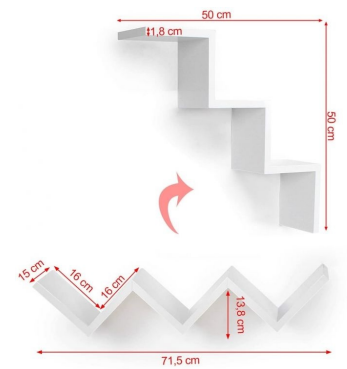

Set of 2 white retro style wall shelves **42.00 €Ex VAT**

Shelves

30-45 Stk. CDs/DVDs lassen sich in jedem Wandregal unterbringen