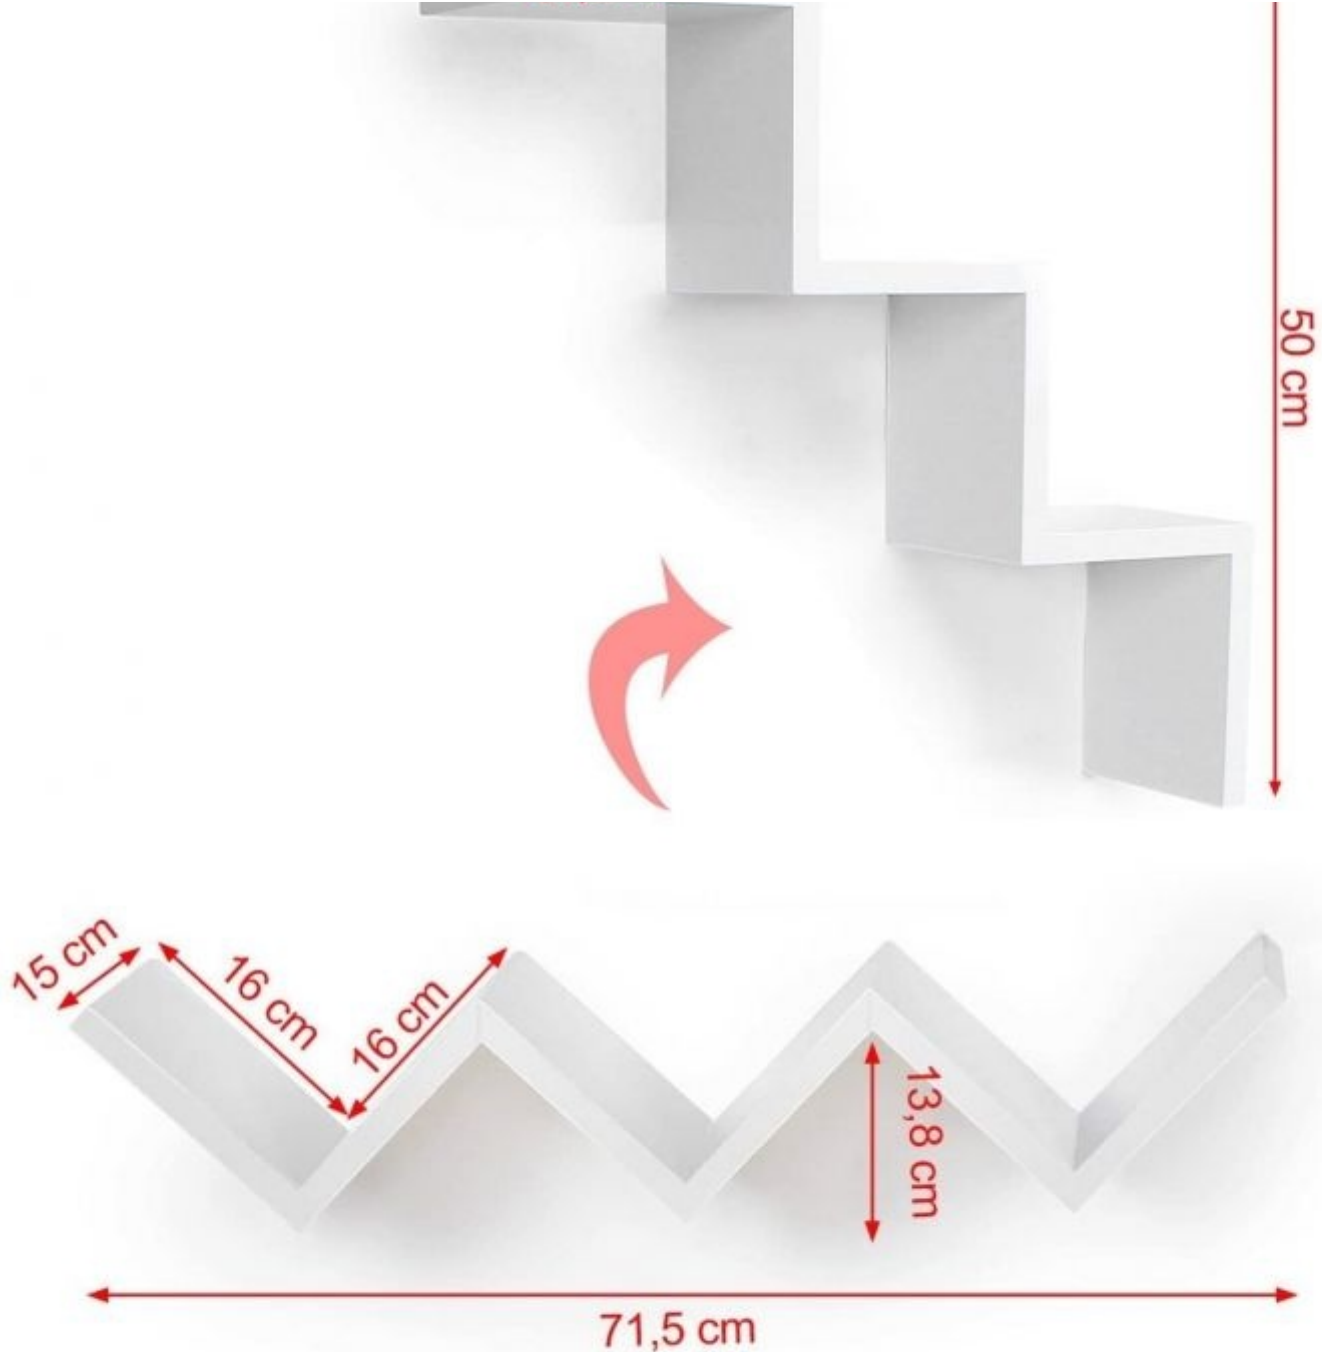

30-45 Stk. CDs/DVDs lassen sich in jedem Wandregal unterbringen

FEATURES

Brand	Mobilier shopping
Base	
Fitting	
Color	Blanc
Ref	lot-de-eta-2929
ID	2929
Delivery schedule	1-5 working days
Category	Shelves
Type	Store furniture

DETAIL

Characteristics of these shelves for shops and stores

- Dimensions of the shelf (horizontally placed): 71.5 x 15 x 13.8 cm (W x D x H)
- Dimensions of the shelf (vertically placed): 50 x 15 x 50 cm (W x D x H)
- Material: MDF
- Color: white
- 2 x Floating Wall Shelves
- 4 x Plastic expansion screws
- 4 x Self-tapping screws

Set of 2 white retro style wall shelves

Shelves - Photo n° 4