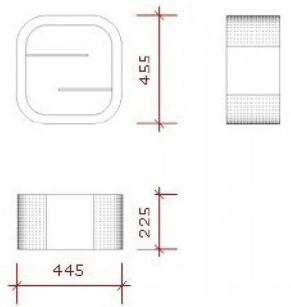

Double glass shelves white color Shelves

373.99 € Ex VAT

- 23.08 % 486.20

FEATURES

Brand	Mobilier shopping
Base	
Fitting	
Color	Blanc
Ref	eta-dou-pla-2300
ID	2300
Delivery schedule	1-5 working days
Category	Shelves
Type	Store furniture

DETAIL

Mannequins Shopping, a specialist in display mannequins and shopfitting, offers a range of counters to equip your shop. Discover all our ranges of sales counters, reception counter or cash counters. You'll find counters for every budget and every style: from the modular counter to the authentic counter. Quality shop furniture to make your shop attractive to your visitors and customers. Our website offers a range of professional counters. On these counters, you will have your cash register, keep hand-carried your paper bags or plastic.

DESCRIPTION

Glossy white wall cabinet with 2 glass plates S-VEC-010
Dimensions white and glass wall shelf:
Large: 44.5 cm
Height: 45.5 cm
Depth: 22.5 cm

Double glass shelves white color