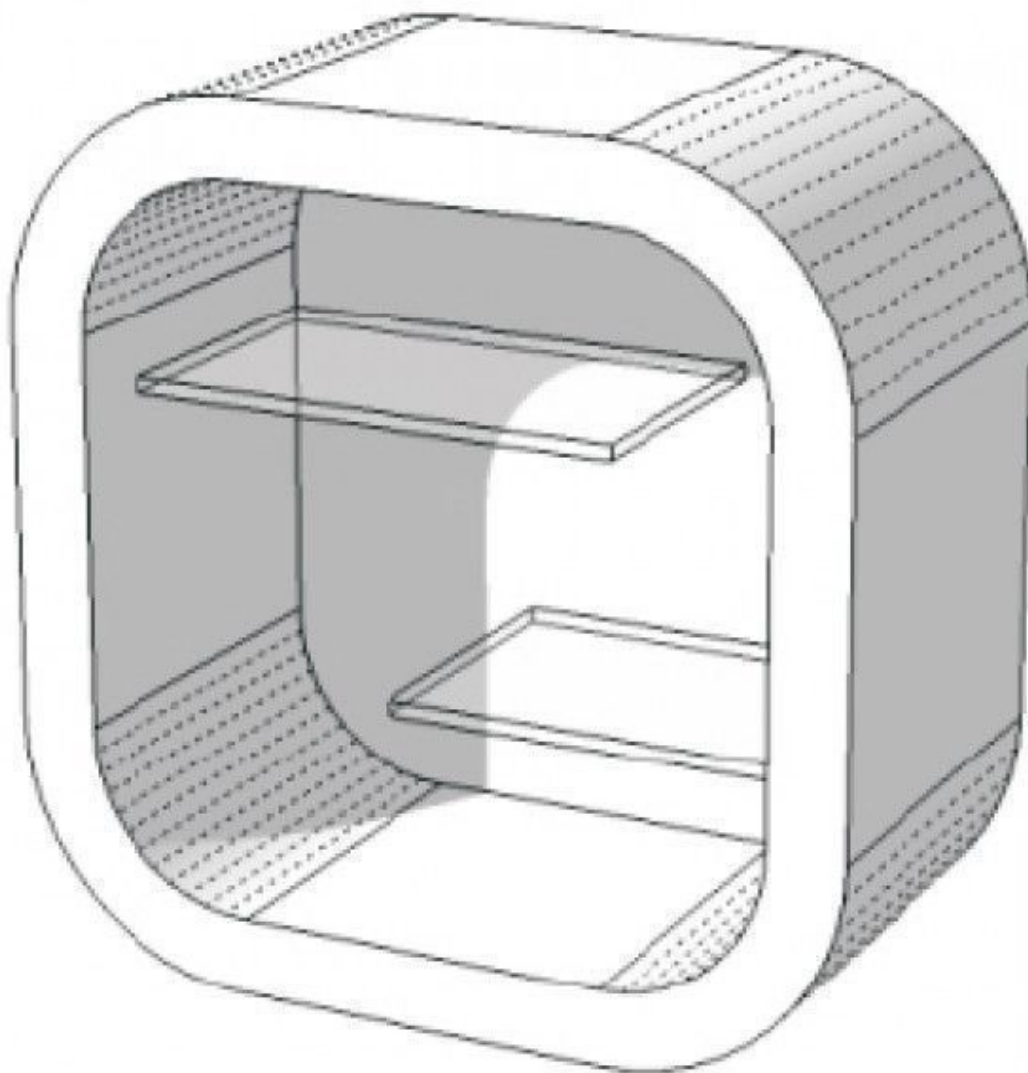

FEATURES

Brand	Mobilier shopping
Base Fitting	
Color	Blanc
Ref ID	eta-dou-pla-2300 2300
Delivery schedule	1-5 working days
Category	Shelves
Type	Store furniture

DETAIL

Mannequins Shopping, a specialist in display mannequins and shopfitting, offers a range of counters to equip your shop. Discover all our ranges of sales counters, reception counter or cash counters. You'll find counters for every budget and every style: from the modular counter to the authentic counter. Quality shop furniture to make your shop attractive to your visitors and customers. Our website offers a range of professional counters. On these counters, you will have your cash register, keep hand-carried your paper bags or plastic.

Double glass shelves white color

Shelves - Photo n° 3