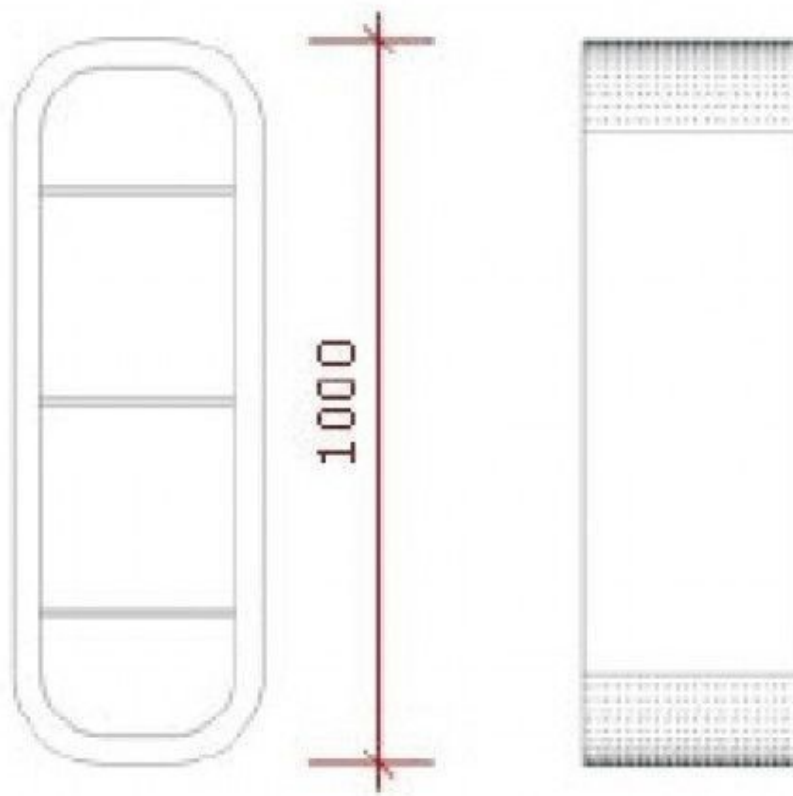

FEATURES

Brand	Presentoirs shopping
Base	
Fitting	
Color	Blanc
Ref	vit-mur-bla-2294
ID	2294
Delivery schedule	1-5 working days
Category	Shelves
Type	Store furniture

DETAIL

The concept of Mannequins Shopping is simple: to offer models of quality and durable. Become a member of our community by adding us on Facebook, Instagram and not to miss our promotions, subscribe to the newsletter. Regularly check our social networks if you want to take a closer look at what you can do with our women's models, men's models, children's models.

Display shelves white gloss S-S-VEC-004

Shelves - Photo n° 3