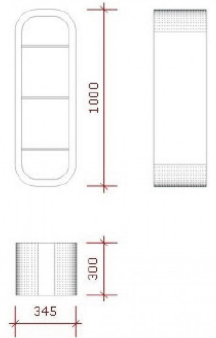

Display shelves white gloss S-S-VEC-004 **557.00 €Ex VAT**

Shelves

FEATURES

Brand	Presentoirs shopping
Base	
Fitting	
Color	Blanc
Ref	vit-mur-bla-2294
ID	2294
Delivery schedule	1-5 working days
Category	Shelves
Type	Store furniture

DESCRIPTION

At **Mannequins Shopping** we strive to set attractive and affordable prices for all budgets: modern exhibition showcase with glass shelves.

Dimensions:
Width: 34.5 cm
Height: 100 cm
Depth: 30 cm