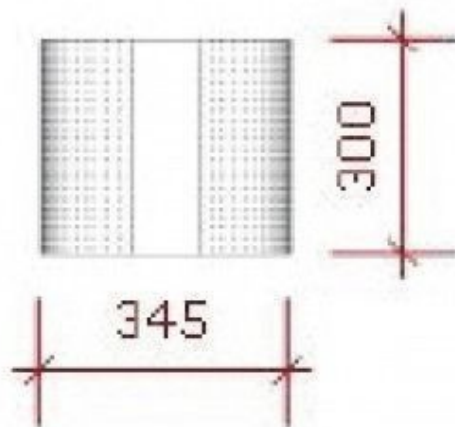

FEATURES

Brand	Presentoirs shopping
Base	
Fitting	
Color	Blanc
Ref	vit-mur-bla-2294
ID	2294
Delivery schedule	1-5 working days
Category	Shelves
Type	Store furniture

DETAIL

The concept of Mannequins Shopping is simple: to offer models of quality and durable. Become a member of our community by adding us on Facebook, Instagram and not to miss our promotions, subscribe to the newsletter. Regularly check our social networks if you want to take a closer look at what you can do with our women's models, men's models, children's models.

Display shelves white gloss S-S-VEC-004

Shelves - Photo n° 3