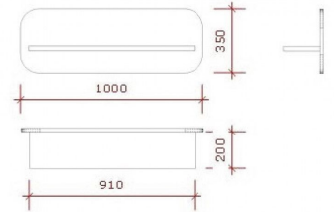

Basic shelf white color **142.99 €Ex VAT**
Shelves **- 23.08 % 185.90**

FEATURES

Brand	Mobilier shopping
Base	
Fitting	
Color	Blanc
Ref	eta-sim-bla-2302
ID	2302
Delivery schedule	1-5 working days
Category	Shelves
Type	Store furniture

DESCRIPTION

Dimensions:
Wide: 100 cm
High: 35 cm
Deep: 20 cm

Basic shelf white color

Shelves - Photo n° 1

FEATURES

Brand	Mobilier shopping
Base	
Fitting	
Color	Blanc
Ref	eta-sim-bla-2302
ID	2302
Delivery schedule	1-5 working days
Category	Shelves
Type	Store furniture