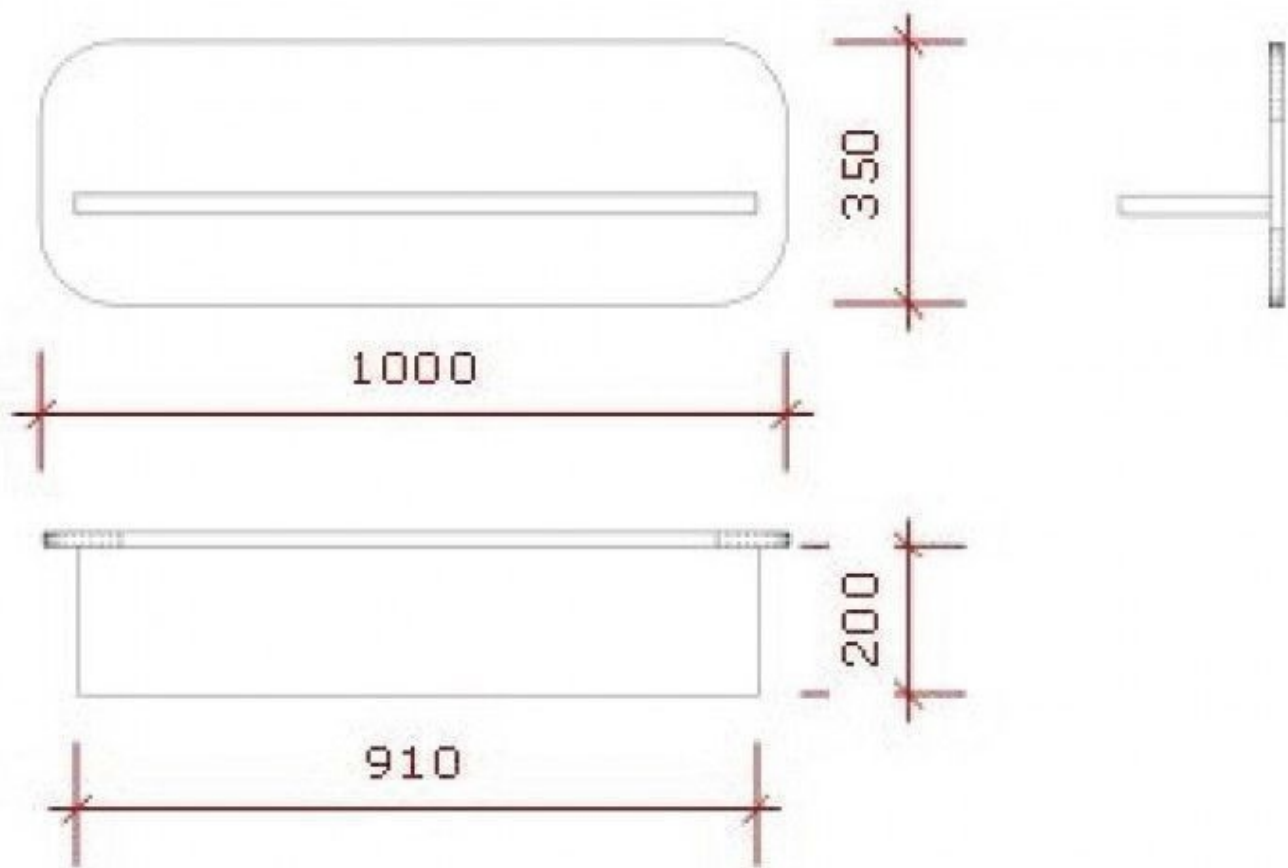

FEATURES

Brand	Mobilier shopping
Base	
Fitting	
Color	Blanc
Ref	eta-sim-bla-2302
ID	2302
Delivery schedule	1-5 working days
Category	Shelves
Type	Store furniture

DETAIL

Mannequins Shopping, a specialist in display mannequins and shopfitting, offers a range of counters to equip your shop. Discover all our ranges of sales counters, reception counter or cash counters. You'll find counters for every budget and every style: from the modular counter to the authentic counter. Quality shop furniture to make your shop attractive to your visitors and customers. Our website offers a range of professional counters. On these counters, you will have your cash register, keep hand-carried your paper bags or plastic.