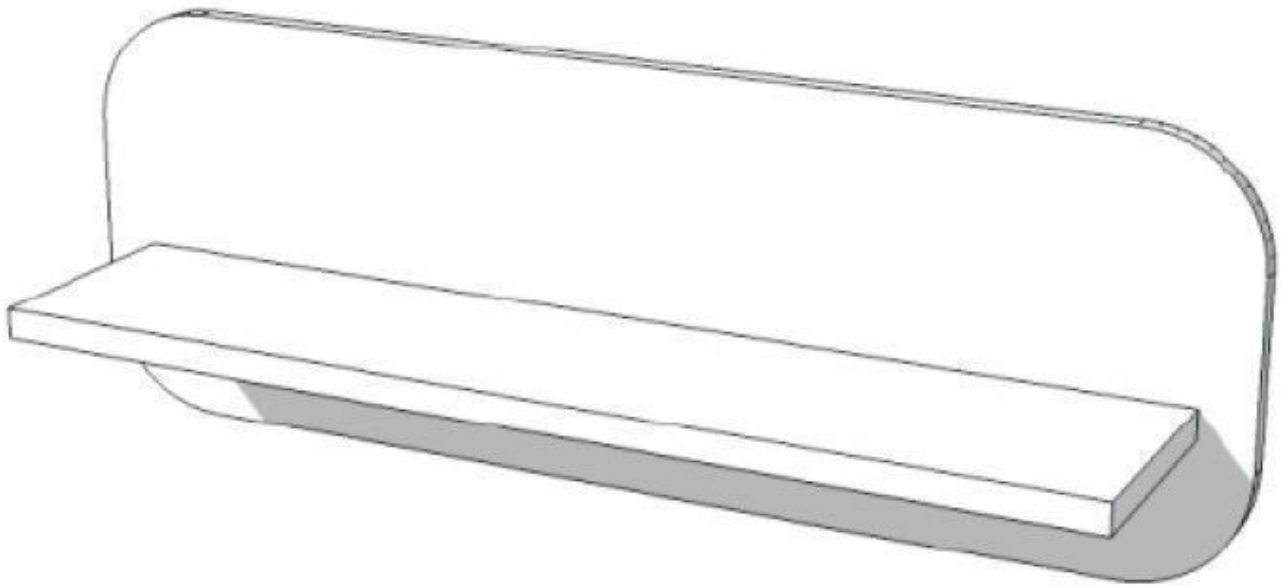

FEATURES

Brand	Mobilier shopping
Base	
Fitting	
Color	Blanc
Ref	eta-sim-bla-2302
ID	2302
Delivery schedule	1-5 working days
Category	Shelves
Type	Store furniture

DETAIL

Mannequins Shopping, a specialist in display mannequins and shopfitting, offers a range of counters to equip your shop. Discover all our ranges of sales counters, reception counter or cash counters. You'll find counters for every budget and every style: from the modular counter to the authentic counter. Quality shop furniture to make your shop attractive to your visitors and customers. Our website offers a range of professional counters. On these counters, you will have your cash register, keep hand-carried your paper bags or plastic.

Basic shelf white color
Shelves - Photo n° 3