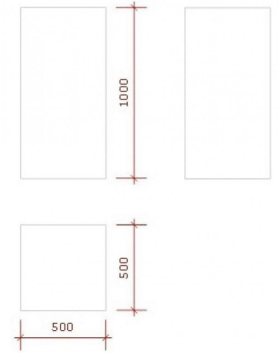

White Glossy podium 50 x 50 x 100 cm **248.00 €Ex VAT**

Podium

FEATURES

Brand	Mobilier shopping
Base	
Fitting	No fixing
Color	Blanc
Ref	pod-cou-bla-2730
ID	2730
Delivery schedule	1-5 working days
Category	Podium
Type	Store furniture

DETAIL

Dive into the world of visual excellence with Mannequins Shopping, your specialist in window mannequins and store fixtures. Discover our extensive selection of podiums designed to showcase your mannequins and products with style and elegance. Whether you're looking to create a modern and sophisticated atmosphere in your shop or to host a special event, our podiums are available immediately at prices that are always competitive.

DESCRIPTION

Podium gloss white colour Features: 50 x 50 x 100 cm with a weight of 100 kg Manufactured with meticulous attention to detail, our **gloss white podiums** are fashioned from premium materials, using 60% gloss plate to create an eye-catching **smooth** and **luminous** surface. Each piece is meticulously inspected in our ISO-certified factory, guaranteeing **high quality** and rock-solid reliability, making our podium an ideal ready-to-use solution for your **store fixtures and fittings**.

White Glossy podium 50 x 50 x 100 cm