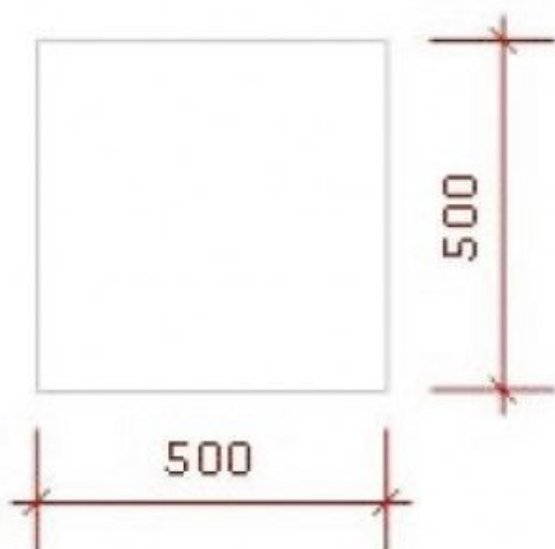

FEATURES

Brand	Mobilier shopping
Base	
Fitting	No fixing
Color	Blanc
Ref	pod-cou-bla-2730
ID	2730
Delivery schedule	1-5 working days
Category	Podium
Type	Store furniture

DETAIL

Dive into the world of visual excellence with Mannequins Shopping, your specialist in window mannequins and store fixtures. Discover our extensive selection of podiums designed to showcase your mannequins and products with style and elegance. Whether you're looking to create a modern and sophisticated atmosphere in your shop or to host a special event, our podiums are available immediately at prices that are always competitive.

White Glossy podium 50 x 50 x 100 cm

Podium - Photo n° 3