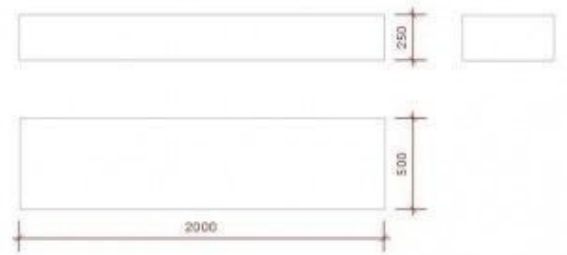

B-BKP-007

162,00 €

FEATURES

Brand	Mobilier shopping
Base	
Fitting	No fixing
Color	Blanc
Ref	pod-bla-glo-2087
ID	2087
Delivery schedule	1-5 working days
Category	Podium
Type	Store furniture

DETAIL

This brilliant white podium with no base is ideal for showcasing mannequins and products in your store or window.

This podium without a simple base is discreet, ideal for a highlight product successful.

Create a dynamic merchandising by combining several podiums of different heights and shapes!