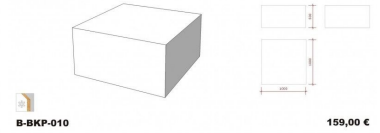

White Glossy podium 100 x 100 x 50 cm **259.00 €Ex VAT**

Podium

FEATURES

| | |
|--------------------------|-------------------|
| Brand | Mobilier shopping |
| Base | |
| Fitting | No fixing |
| Color | Blanc |
| Ref | pod-cou-bla-2091 |
| ID | 2091 |
| Delivery schedule | 1-5 working days |
| Category | Podium |
| Type | Store furniture |

DETAIL

This glossy white podium without base is ideal to highlight model and product, within your store or window.

This podium without a plain base is discreet, perfect for a highlight of your products.

Create a game of heights and volumes by combining several podiums of varying heights and shapes for dynamic merchandising!

DESCRIPTION

White podium rectangular glossy.

Dimensions:Width: 100cm;Length: 100cm;Height: 50cm; Load capacity: 100kg.

This **rectangular podium** without base allows any type of mannequin or product to be placed high up, in a shop or window display.

White Glossy podium 100 x 100 x 50 cm

Podium - Photo n° 1

FEATURES

| | |
|--------------------------|-------------------|
| Brand | Mobilier shopping |
| Base | |
| Fitting | No fixing |
| Color | Blanc |
| Ref | pod-cou-bla-2091 |
| ID | 2091 |
| Delivery schedule | 1-5 working days |
| Category | Podium |
| Type | Store furniture |