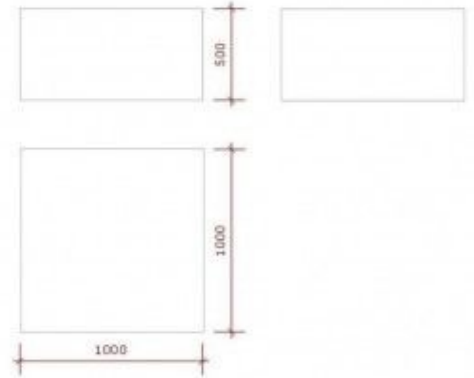

Create a game of heights and volumes by combining several podiums of varying heights and shapes for dynamic merchandising!

DESCRIPTION

White podium rectangular glossy.

Dimensions:Width: 100cm;Length: 100cm;Height: 50cm; Load capacity: 100kg.

This **rectangular podium** without base allows any type of mannequin or product to be placed high up, in a shop or window display.

White Glossy podium 100 x 100 x 50 cm

Podium - Photo n° 1

FEATURES

| | |
|--------------------------|-------------------|
| Brand | Mobilier shopping |
| Base | |
| Fitting | No fixing |
| Color | Blanc |
| Ref | pod-cou-bla-2091 |
| ID | 2091 |
| Delivery schedule | 1-5 working days |
| Category | Podium |
| Type | Store furniture |

Create a game of heights and volumes by combining several podiums of varying heights and shapes for dynamic merchandising!

White Glossy podium 100 x 100 x 50 cm

Podium - Photo n° 2

B-BKP-010

159,00 €

FEATURES