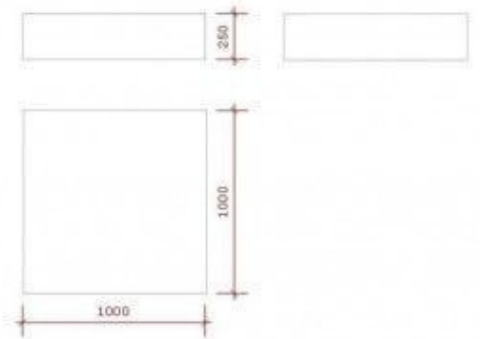

B-BKP-006

127,00 €

FEATURES

Brand	Mobilier shopping
Base	
Fitting	
Color	Blanc
Ref	pod-bla-glo-2086
ID	2086
Delivery schedule	1-5 working days
Category	Podium
Type	Store furniture

DETAIL

This glossy white podium without base is ideal to highlight model and product, within your store or window. This podium without a plain base is discreet, perfect for a highlight of your products. Create a game of heights and volumes by combining several podiums of varying heights and shapes for dynamic merchandising!