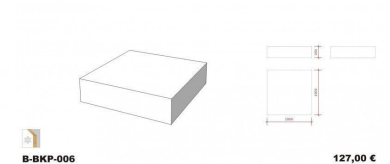

White Glossy podium 100 x 100 x 25cm **206.00 €Ex VAT**

Podium

FEATURES

Brand	Mobilier shopping
Base	
Fitting	
Color	Blanc
Ref	pod-bla-glo-2086
ID	2086
Delivery schedule	1-5 working days
Category	Podium
Type	Store furniture

DETAIL

This glossy white podium without base is ideal to highlight model and product, within your store or window. This podium without a plain base is discreet, perfect for a highlight of your products. Create a game of heights and volumes by combining several podiums of varying heights and shapes for dynamic merchandising!

DESCRIPTION

Square podium glossy white Dimensions:100 wide;100 length;25 cm high; Load capacity: 100kg. This **square podium** without base allows any type of mannequin or product to be placed high up, in shops or shop windows.

White Glossy podium 100 x 100 x 25cm

Podium - Photo n° 1

FEATURES

Brand	Mobilier shopping
Base	
Fitting	
Color	Blanc
Ref	pod-bla-glo-2086
ID	2086
Delivery schedule	1-5 working days
Category	Podium
Type	Store furniture