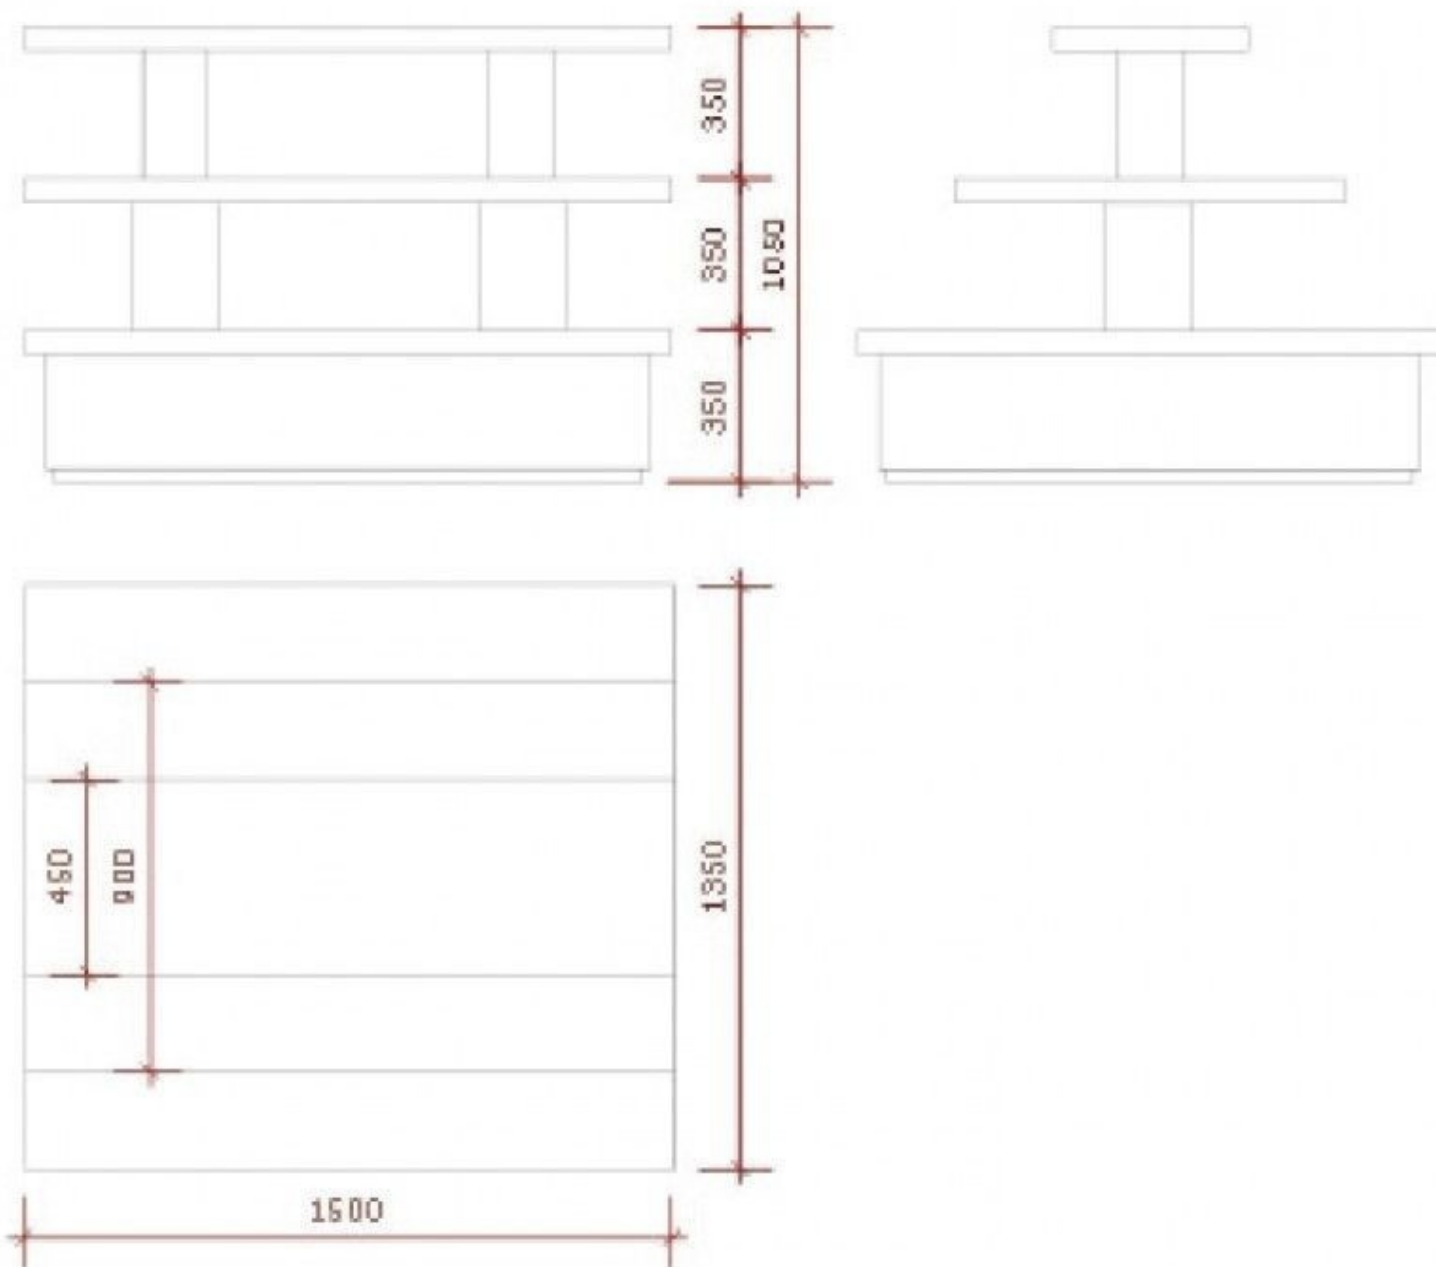

FEATURES

Brand	Mobilier shopping
Base	
Fitting	No fixing
Color	Noir
Ref	tab-pyr-de-2228
ID	2228
Delivery schedule	1-5 working days
Category	Podium
Type	Store furniture

DETAIL

Pyramid table black finish

Podium - Photo n° 4