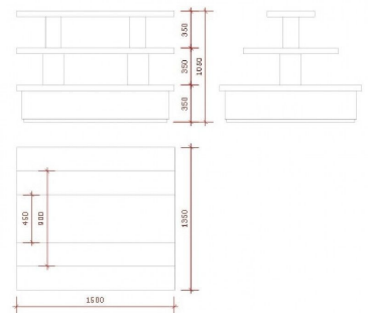

Pyramid table black finish **1 999.00 €Ex VAT** Podium

FEATURES

Brand	Mobilier shopping
Base	
Fitting	No fixing
Color	Noir
Ref	tab-pyr-de-2228
ID	2228
Delivery schedule	1-5 working days
Category	Podium
Type	Store furniture

DETAIL

DESCRIPTION

Pyramid table in matt black with painted finish.

From our factory with ISO certificate. Very competitive prices. The ideal turnkey solution for a professional counter in your shop or boutique.

This **pyramidal table** with black painted finish is delivered in 1 part by specialised carrier directly to your business.

Make the choice of multi-level presentation with this pyramid podium for shop.

Dimension of this pyramid podium table - 150x135x105cm. **Pyramid table** delivered in one piece, allow for a minimum 150cm wide opening to fit the unit.

Pyramid table black finish