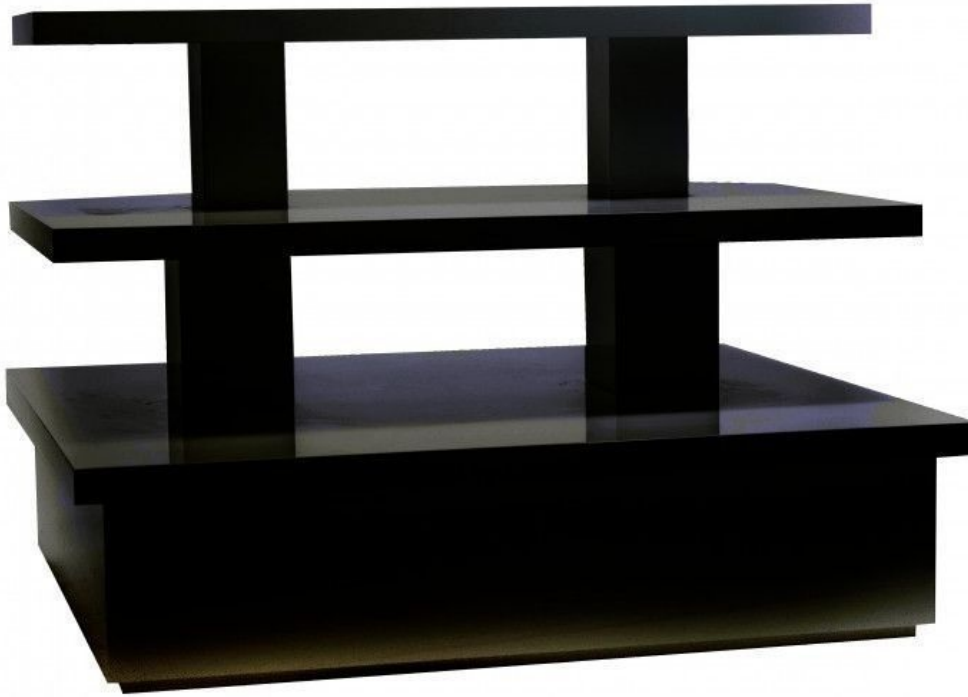

Pyramid table black finish **1 999.00 €Ex VAT** Podium

FEATURES

Brand	Mobilier shopping
Base	
Fitting	No fixing
Color	Noir
Ref	tab-pyr-de-2228
ID	2228
Delivery schedule	1-5 working days
Category	Podium
Type	Store furniture

DETAIL

DESCRIPTION

Pyramid table in matt black with painted finish.

From our factory with ISO certificate. Very competitive prices. The ideal turnkey solution for a professional counter in your shop or boutique.

This **pyramidal table** with black painted finish is delivered in 1 part by specialised carrier directly to your business.

Make the choice of multi-level presentation with this pyramid podium for shop.

Dimension of this pyramid podium table - 150x135x105cm. **Pyramid table** delivered in one piece, allow for a minimum 150cm wide opening to fit the unit.

Pyramid table black finish

Podium - Photo n° 1

FEATURES