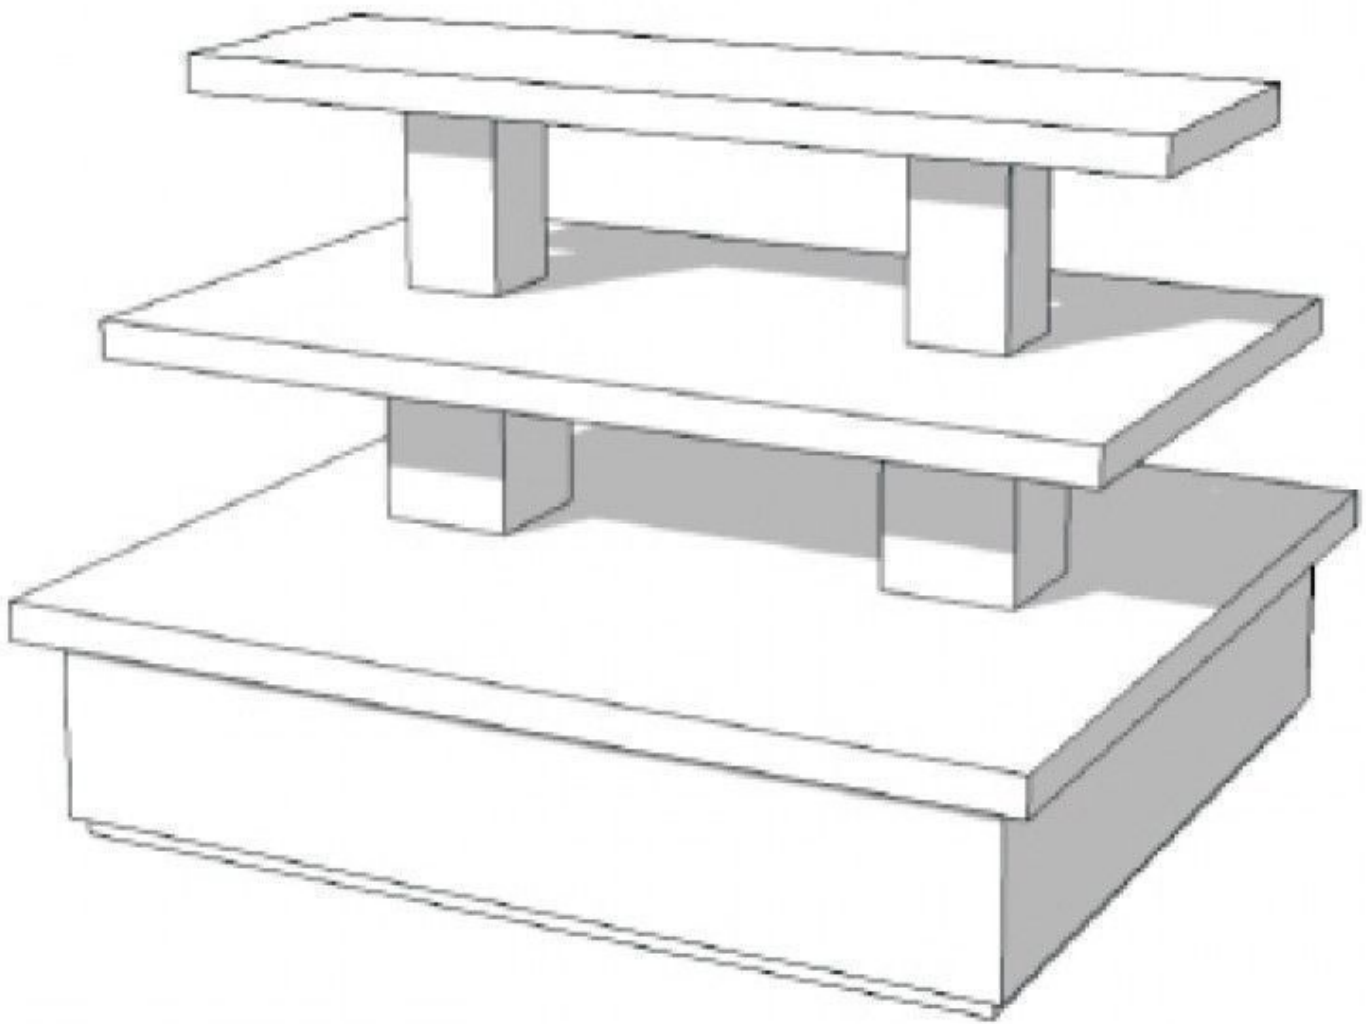

FEATURES

Brand	Mobilier shopping
Base	
Fitting	No fixing
Color	Noir
Ref	tab-pyr-de-2228
ID	2228
Delivery schedule	1-5 working days
Category	Podium
Type	Store furniture

DETAIL

Pyramid table black finish

Podium - Photo n° 3