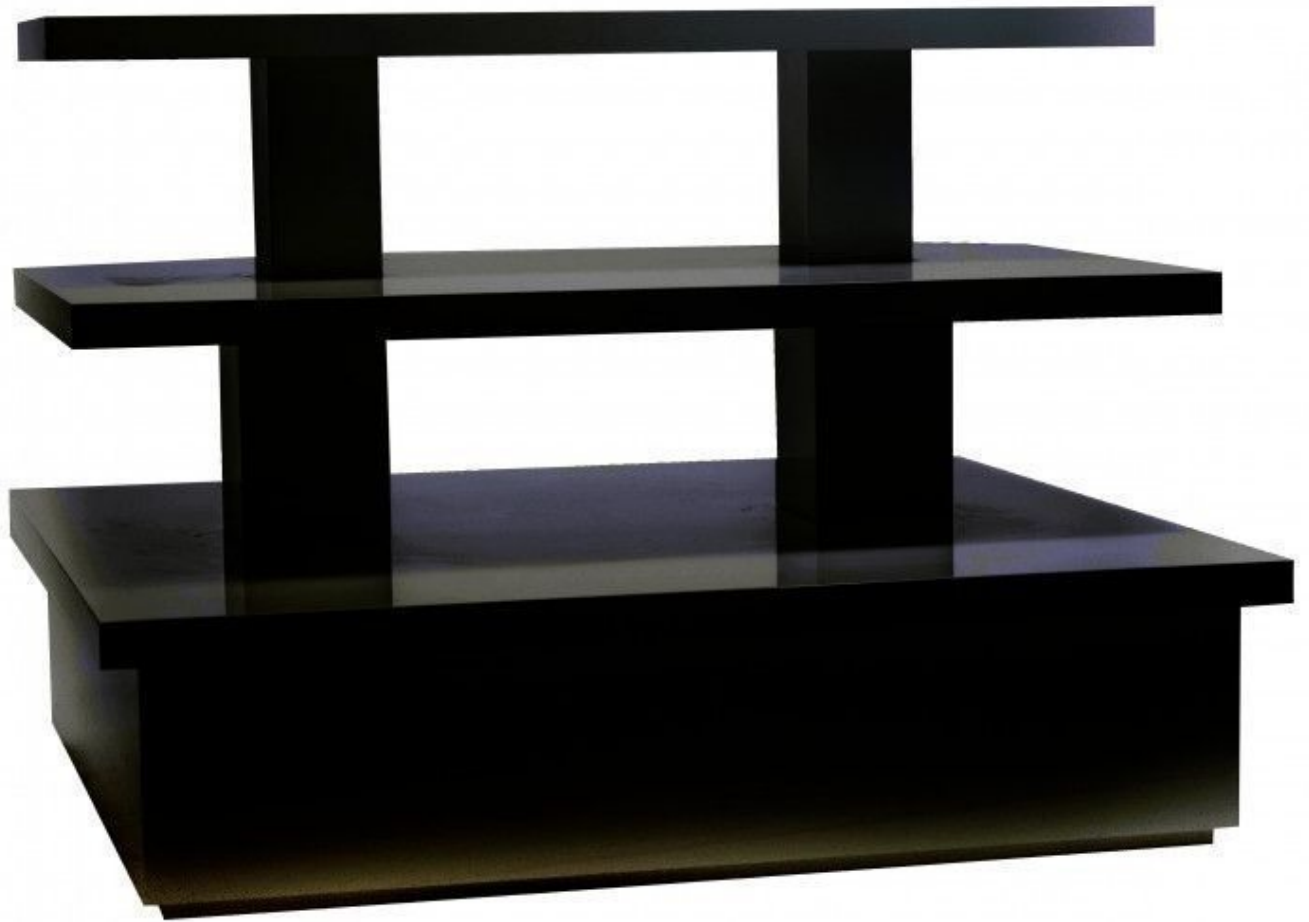

Pyramid table black finish **1 999.00 €Ex VAT** Podium

FEATURES

Brand	Mobilier shopping
Base	
Fitting	No fixing
Color	Noir
Ref	tab-pyr-de-2228
ID	2228
Delivery schedule	1-5 working days
Category	Podium
Type	Store furniture

DETAIL

DESCRIPTION

Pyramid table in matt black with painted finish.

From our factory with ISO certificate. Very competitive prices. The ideal turnkey solution for a professional counter in your shop or boutique.

This **pyramidal table** with black painted finish is delivered in 1 part by specialised carrier directly to your business.

Make the choice of multi-level presentation with this pyramid podium for shop.

Dimension of this pyramid podium table - 150x135x105cm. **Pyramid table** delivered in one piece, allow for a minimum 150cm wide opening to fit the unit.

Pyramid table black finish

Podium - Photo n° 1

FEATURES